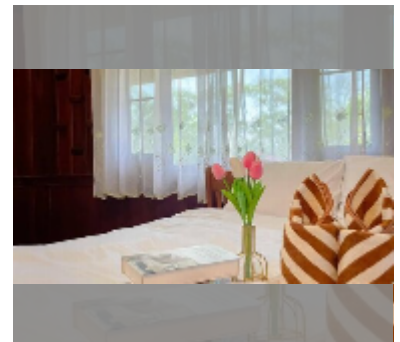

House For rent 4 bedroom 400 m² with land 250 m² , Pattaya

฿ 52,000

UNIT PARAMETERS:

UID	HR-5025
type	4 bedroom
size	400 m²
view	city view
floors	1
per month	60,000 THB
year contract	52,000 THB / month
security deposit	1 month
quality	good

equipment: furniture, household appliances, kitchen appliances, air conditioner, internet, television, dishwasher, refrigerator

PROJECT PARAMETERS: