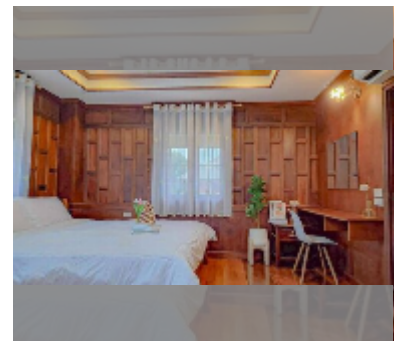

House For rent 4 bedroom 400 m² with land 250 m² , Pattaya

฿ 52,000

UNIT PARAMETERS:

UID	HR-5025
type	4 bedroom
size	400 m²
view	city view
floors	1
per month	60,000 THB
year contract	52,000 THB / month
security deposit	1 month
quality	good

equipment: furniture, household appliances, kitchen appliances, air conditioner, internet, television, dishwasher, refrigerator

PROJECT PARAMETERS: