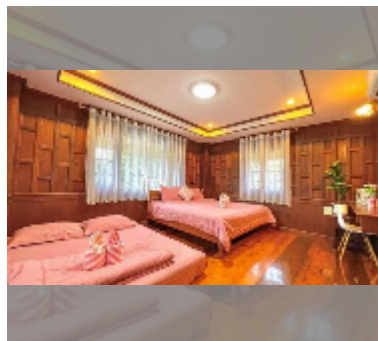

House For rent 4 bedroom 400 m² with land 250 m² , Pattaya

฿ 52,000

UNIT PARAMETERS:

UID	HR-5025
type	4 bedroom
size	400 m²
view	city view
floors	1
per month	60,000 THB
year contract	52,000 THB / month
security deposit	1 month
quality	good

equipment: furniture, household appliances, kitchen appliances, air conditioner, internet, television, dishwasher, refrigerator

PROJECT PARAMETERS: