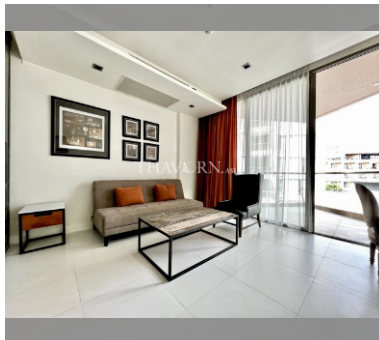

Condo for sale 1 bedroom 55 m² in Modus Beachfront Condominium, Pattaya

฿ 3,950,000

UNIT PARAMETERS:

UID	FS-99026
quota	foreign quota
type	1 bedroom
size	55m²
floor	3
view	sea view
transfer cost	
transfer fee payer	seller and buyer 50:50
additional cost	

PROJECT PARAMETERS:

district	Wongamat
buildings	2
floors	7
built in	2013
maintenance	฿ 26,400/year

FACILITIES:

General information: boutique, meters to beach: 100, minutes to beach: 1, covered parking.

Swimming pool: swimming pool, kids pool, water slides, jacuzzi, pool bar, sunbathing area, artificial beach.

Chill zone: chill zone, garden.

Health zone: gym, sauna, massage.

Other: lobby, CCTV, security.