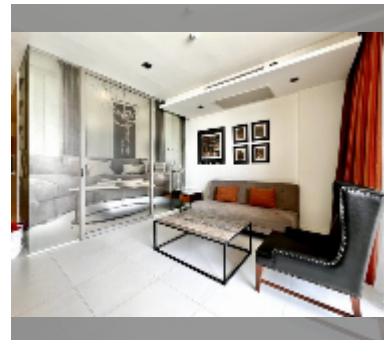

Condo for sale 1 bedroom 55 m² in Modus Beachfront Condominium, Pattaya

฿ 3,950,000

UNIT PARAMETERS:

UID	FS-99026
quota	foreign quota
type	1 bedroom
size	55m²
floor	3
view	sea view

PROJECT PARAMETERS:

district	Wongamat
buildings	2
floors	7
built in	2013
maintenance	B 26,400/year

FACILITIES:

General information: boutique, meters to beach: 100, minutes to beach: 1, covered parking.

Swimming pool: swimming pool, kids pool, water slides, jacuzzi, pool bar , sunbathing area, artificial beach.

Chill zone: chill zone, garden.

Health zone: gym, sauna, massage.

Other: lobby, CCTV, security.