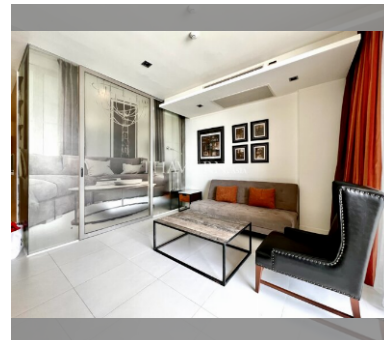

Condo for sale 1 bedroom 55 m² in Modus Beachfront Condominium, Pattaya

฿ 3,950,000

UNIT PARAMETERS:

UID	FS-99026
quota	foreign quota
type	1 bedroom
size	55m²
floor	3
view	sea view
transfer cost	
transfer fee payer	seller and buyer 50:50
additional cost	

PROJECT PARAMETERS:

district	Wongamat
buildings	2
floors	7
built in	2013
maintenance	฿ 26,400/year

FACILITIES:

General information: boutique, meters to beach: 100, minutes to beach: 1, covered parking.

Swimming pool: swimming pool, kids pool, water slides, jacuzzi, pool bar, sunbathing area, artificial beach.

Chill zone: chill zone, garden.

Health zone: gym, sauna, massage.

Other: lobby, CCTV, security.