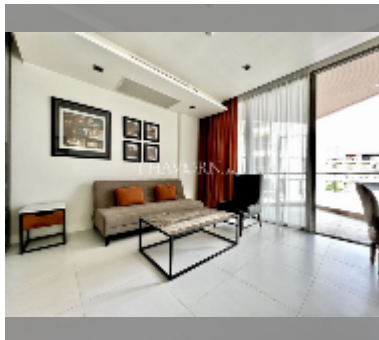

Condo for sale 1 bedroom 55 m² in Modus Beachfront Condominium, Pattaya

฿ 3,950,000

UNIT PARAMETERS:

UID	FS-99026
quota	foreign quota
type	1 bedroom
size	55m²
floor	3
view	sea view

PROJECT PARAMETERS:

district	Wongamat
buildings	2
floors	7
built in	2013
maintenance	B 26,400/year

FACILITIES:

General information: boutique, meters to beach: 100, minutes to beach: 1, covered parking.

Swimming pool: swimming pool, kids pool, water slides, jacuzzi, pool bar , sunbathing area, artificial beach.

Chill zone: chill zone, garden.

Health zone: gym, sauna, massage.

Other: lobby, CCTV, security.