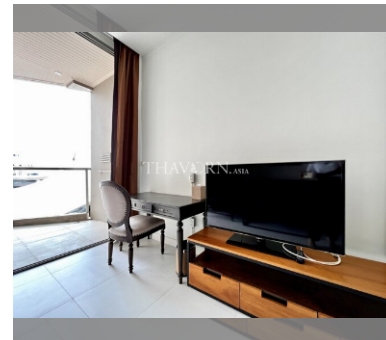

Condo for sale 1 bedroom 55 m² in Modus Beachfront Condominium, Pattaya

฿ 3,950,000

UNIT PARAMETERS:

UID	FS-99026
quota	foreign quota
type	1 bedroom
size	55m²
floor	3
view	sea view
quality	not chosen
transfer fee payer	seller and buyer 50:50

PROJECT PARAMETERS:

district	Wongamat
buildings	2
floors	7
built in	2013
maintenance	฿ 26,400/year

FACILITIES:

General information: boutique, meters to beach: 100, minutes to beach: 1, covered parking.

Swimming pool: swimming pool, kids pool, water slides, jacuzzi, pool bar, sunbathing area, artificial beach.

Chill zone: chill zone, garden.

Health zone: gym, sauna, massage.

Other: lobby, CCTV, security.