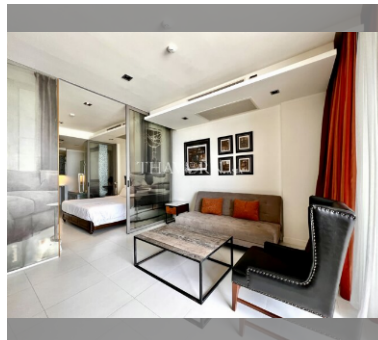

Condo for sale 1 bedroom 55 m² in Modus Beachfront Condominium, Pattaya

฿ 3,950,000

UNIT PARAMETERS:

UID	FS-99026
quota	foreign quota
type	1 bedroom
size	55m²
floor	3
view	sea view
quality	not chosen
transfer fee payer	seller and buyer 50:50

PROJECT PARAMETERS:

district	Wongamat
buildings	2
floors	7
built in	2013
maintenance	฿ 26,400/year

FACILITIES:

General information: boutique, meters to beach: 100, minutes to beach: 1, covered parking.

Swimming pool: swimming pool, kids pool, water slides, jacuzzi, pool bar, sunbathing area, artificial beach.

Chill zone: chill zone, garden.

Health zone: gym, sauna, massage.

Other: lobby, CCTV, security.