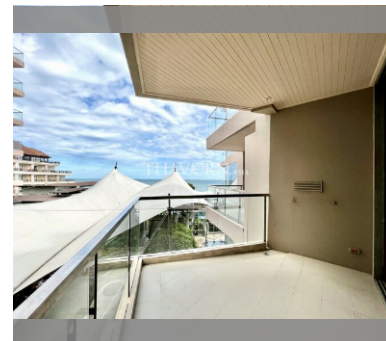

Condo for sale 1 bedroom 55 m² in Modus Beachfront Condominium, Pattaya

฿ 3,950,000

UNIT PARAMETERS:

UID	FS-99026
quota	foreign quota
type	1 bedroom
size	55m ²
floor	3
view	sea view
quality	not chosen
transfer fee payer	seller and buyer 50:50

PROJECT PARAMETERS:

district	Wongamat
buildings	2
floors	7
built in	2013
maintenance	฿ 26,400/year

FACILITIES:

General information: boutique, meters to beach: 100, minutes to beach: 1, covered parking.

Swimming pool: swimming pool, kids pool, water slides, jacuzzi, pool bar, sunbathing area, artificial beach.

Chill zone: chill zone, garden.

Health zone: gym, sauna, massage.

Other: lobby, CCTV, security.

details