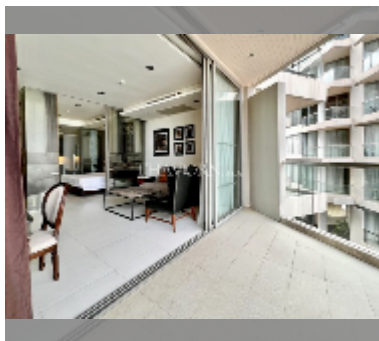

Condo for sale 1 bedroom 55 m² in Modus Beachfront Condominium, Pattaya

฿ 3,950,000

UNIT PARAMETERS:

UID	FS-99026
quota	foreign quota
type	1 bedroom
size	55m ²
floor	3
view	sea view

PROJECT PARAMETERS:

district	Wongamat
buildings	2
floors	7
built in	2013
maintenance	B 26,400/year

FACILITIES:

General information: boutique, meters to beach: 100, minutes to beach: 1, covered parking.

Swimming pool: swimming pool, kids pool, water slides, jacuzzi, pool bar , sunbathing area, artificial beach.

Chill zone: chill zone, garden.

Health zone: gym, sauna, massage.

Other: lobby, CCTV, security.

[details](#)