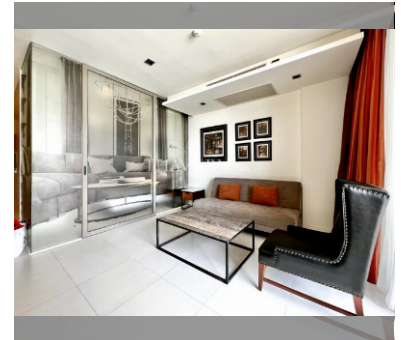

Condo for sale 1 bedroom 55 m² in Modus Beachfront Condominium, Pattaya

฿ 3,950,000

UNIT PARAMETERS:

UID	FS-99026
quota	foreign quota
type	1 bedroom
size	55m²
floor	3
view	sea view
quality	not chosen
transfer fee payer	seller and buyer 50:50

PROJECT PARAMETERS:

district	Wongamat
buildings	2
floors	7
built in	2013
maintenance	฿ 26,400/year

FACILITIES:

General information: boutique, meters to beach: 100, minutes to beach: 1, covered parking.

Swimming pool: swimming pool, kids pool, water slides, jacuzzi, pool bar, sunbathing area, artificial beach.

Chill zone: chill zone, garden.

Health zone: gym, sauna, massage.

Other: lobby, CCTV, security.