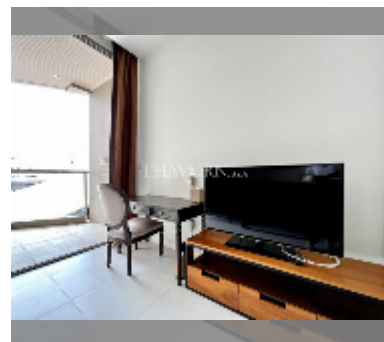

Condo for sale 1 bedroom 55 m² in Modus Beachfront Condominium, Pattaya

฿ 3,950,000

UNIT PARAMETERS:

UID	FS-99026
quota	foreign quota
type	1 bedroom
size	55m²
floor	3
view	sea view

PROJECT PARAMETERS:

district	Wongamat
buildings	2
floors	7
built in	2013
maintenance	B 26,400/year

FACILITIES:

General information: boutique, meters to beach: 100, minutes to beach: 1, covered parking.

Swimming pool: swimming pool, kids pool, water slides, jacuzzi, pool bar , sunbathing area, artificial beach.

Chill zone: chill zone, garden.

Health zone: gym, sauna, massage.

Other: lobby, CCTV, security.