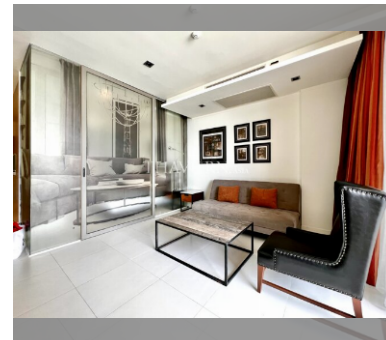

Condo for sale 1 bedroom 55 m² in Modus Beachfront Condominium, Pattaya

฿ 3,950,000

UNIT PARAMETERS:

UID	FS-99026
quota	foreign quota
type	1 bedroom
size	55m²
floor	3
view	sea view
quality	not chosen
transfer fee payer	seller and buyer 50:50

PROJECT PARAMETERS:

district	Wongamat
buildings	2
floors	7
built in	2013
maintenance	฿ 26,400/year

FACILITIES:

General information: boutique, meters to beach: 100, minutes to beach: 1, covered parking.

Swimming pool: swimming pool, kids pool, water slides, jacuzzi, pool bar, sunbathing area, artificial beach.

Chill zone: chill zone, garden.

Health zone: gym, sauna, massage.

Other: lobby, CCTV, security.