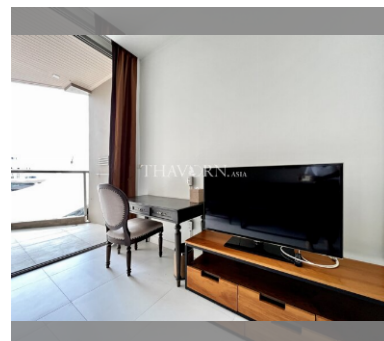

Condo for sale 1 bedroom 55 m² in Modus Beachfront Condominium, Pattaya

฿ 3,950,000

UNIT PARAMETERS:

UID	FS-99026
quota	foreign quota
type	1 bedroom
size	55m²
floor	3
view	sea view
transfer cost	
transfer fee payer	seller and buyer 50:50
additional cost	

PROJECT PARAMETERS:

district	Wongamat
buildings	2
floors	7
built in	2013
maintenance	฿ 26,400/year

FACILITIES:

General information: boutique, meters to beach: 100, minutes to beach: 1, covered parking.

Swimming pool: swimming pool, kids pool, water slides, jacuzzi, pool bar, sunbathing area, artificial beach.

Chill zone: chill zone, garden.

Health zone: gym, sauna, massage.

Other: lobby, CCTV, security.