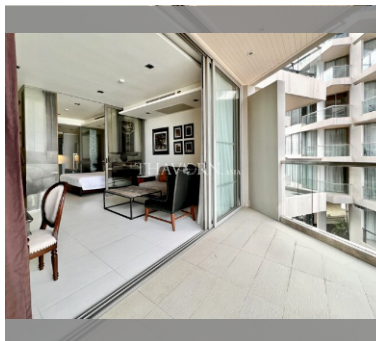

Condo for sale 1 bedroom 55 m² in Modus Beachfront Condominium, Pattaya

฿ 3,950,000

UNIT PARAMETERS:

UID	FS-99026
quota	foreign quota
type	1 bedroom
size	55m ²
floor	3
view	sea view
quality	not chosen
transfer fee payer	seller and buyer 50:50

PROJECT PARAMETERS:

district	Wongamat
buildings	2
floors	7
built in	2013
maintenance	฿ 26,400/year

FACILITIES:

General information: boutique, meters to beach: 100, minutes to beach: 1, covered parking.

Swimming pool: swimming pool, kids pool, water slides, jacuzzi, pool bar, sunbathing area, artificial beach.

Chill zone: chill zone, garden.

Health zone: gym, sauna, massage.

Other: lobby, CCTV, security.

details