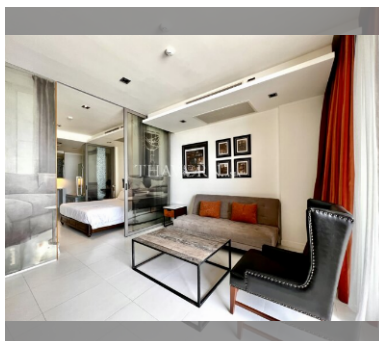

Condo for sale 1 bedroom 55 m² in Modus Beachfront Condominium, Pattaya

฿ 3,950,000

UNIT PARAMETERS:

UID	FS-99026
quota	foreign quota
type	1 bedroom
size	55m²
floor	3
view	sea view
transfer cost	
transfer fee payer	seller and buyer 50:50
additional cost	

PROJECT PARAMETERS:

district	Wongamat
buildings	2
floors	7
built in	2013
maintenance	฿ 26,400/year

FACILITIES:

General information: boutique, meters to beach: 100, minutes to beach: 1, covered parking.

Swimming pool: swimming pool, kids pool, water slides, jacuzzi, pool bar, sunbathing area, artificial beach.

Chill zone: chill zone, garden.

Health zone: gym, sauna, massage.

Other: lobby, CCTV, security.