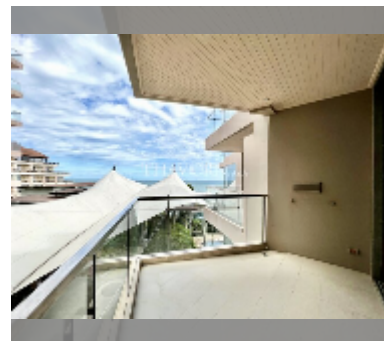

Condo for sale 1 bedroom 55 m² in Modus Beachfront Condominium, Pattaya

฿ 3,950,000

UNIT PARAMETERS:

UID	FS-99026
quota	foreign quota
type	1 bedroom
size	55m ²
floor	3
view	sea view

PROJECT PARAMETERS:

district	Wongamat
buildings	2
floors	7
built in	2013
maintenance	B 26,400/year

FACILITIES:

General information: boutique, meters to beach: 100, minutes to beach: 1, covered parking.

Swimming pool: swimming pool, kids pool, water slides, jacuzzi, pool bar , sunbathing area, artificial beach.

Chill zone: chill zone, garden.

Health zone: gym, sauna, massage.

Other: lobby, CCTV, security.

[details](#)