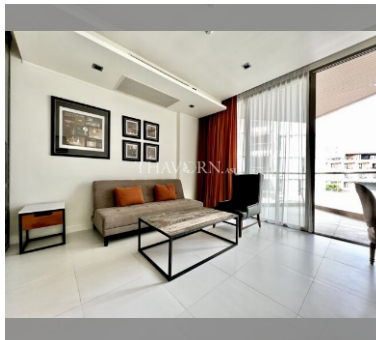

Condo for sale 1 bedroom 55 m² in Modus Beachfront Condominium, Pattaya

฿ 3,950,000

UNIT PARAMETERS:

UID	FS-99026
quota	foreign quota
type	1 bedroom
size	55m²
floor	3
view	sea view
quality	not chosen
transfer fee payer	seller and buyer 50:50

PROJECT PARAMETERS:

district	Wongamat
buildings	2
floors	7
built in	2013
maintenance	฿ 26,400/year

FACILITIES:

General information: boutique, meters to beach: 100, minutes to beach: 1, covered parking.

Swimming pool: swimming pool, kids pool, water slides, jacuzzi, pool bar, sunbathing area, artificial beach.

Chill zone: chill zone, garden.

Health zone: gym, sauna, massage.

Other: lobby, CCTV, security.