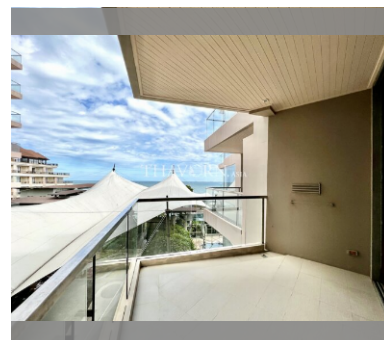

Condo for sale 1 bedroom 55 m² in Modus Beachfront Condominium, Pattaya

฿ 3,950,000

UNIT PARAMETERS:

UID	FS-99026
quota	foreign quota
type	1 bedroom
size	55m²
floor	3
view	sea view
transfer cost	
transfer fee payer	seller and buyer 50:50
additional cost	

PROJECT PARAMETERS:

district	Wongamat
buildings	2
floors	7
built in	2013
maintenance	฿ 26,400/year

FACILITIES:

General information: boutique, meters to beach: 100, minutes to beach: 1, covered parking.

Swimming pool: swimming pool, kids pool, water slides, jacuzzi, pool bar, sunbathing area, artificial beach.

Chill zone: chill zone, garden.

Health zone: gym, sauna, massage.

Other: lobby, CCTV, security.