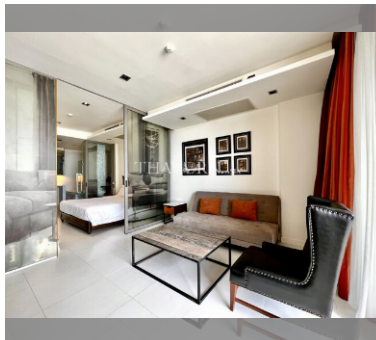

Condo for sale 1 bedroom 55 m² in Modus Beachfront Condominium, Pattaya

฿ 3,950,000

UNIT PARAMETERS:

UID	FS-99026
quota	foreign quota
type	1 bedroom
size	55m²
floor	3
view	sea view
quality	not chosen
transfer fee payer	seller and buyer 50:50

PROJECT PARAMETERS:

district	Wongamat
buildings	2
floors	7
built in	2013
maintenance	฿ 26,400/year

FACILITIES:

General information: boutique, meters to beach: 100, minutes to beach: 1, covered parking.

Swimming pool: swimming pool, kids pool, water slides, jacuzzi, pool bar, sunbathing area, artificial beach.

Chill zone: chill zone, garden.

Health zone: gym, sauna, massage.

Other: lobby, CCTV, security.