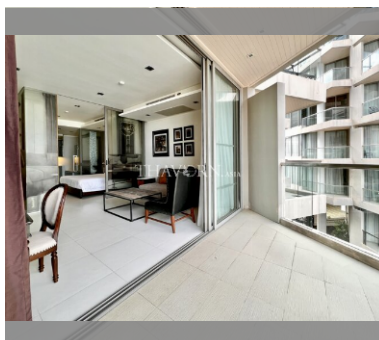

Condo for sale 1 bedroom 55 m² in Modus Beachfront Condominium, Pattaya

฿ 3,950,000

UNIT PARAMETERS:

UID	FS-99026
quota	foreign quota
type	1 bedroom
size	55m²
floor	3
view	sea view
transfer cost	
transfer fee payer	seller and buyer 50:50
additional cost	

PROJECT PARAMETERS:

district	Wongamat
buildings	2
floors	7
built in	2013
maintenance	฿ 26,400/year

FACILITIES:

General information: boutique, meters to beach: 100, minutes to beach: 1, covered parking.

Swimming pool: swimming pool, kids pool, water slides, jacuzzi, pool bar, sunbathing area, artificial beach.

Chill zone: chill zone, garden.

Health zone: gym, sauna, massage.

Other: lobby, CCTV, security.