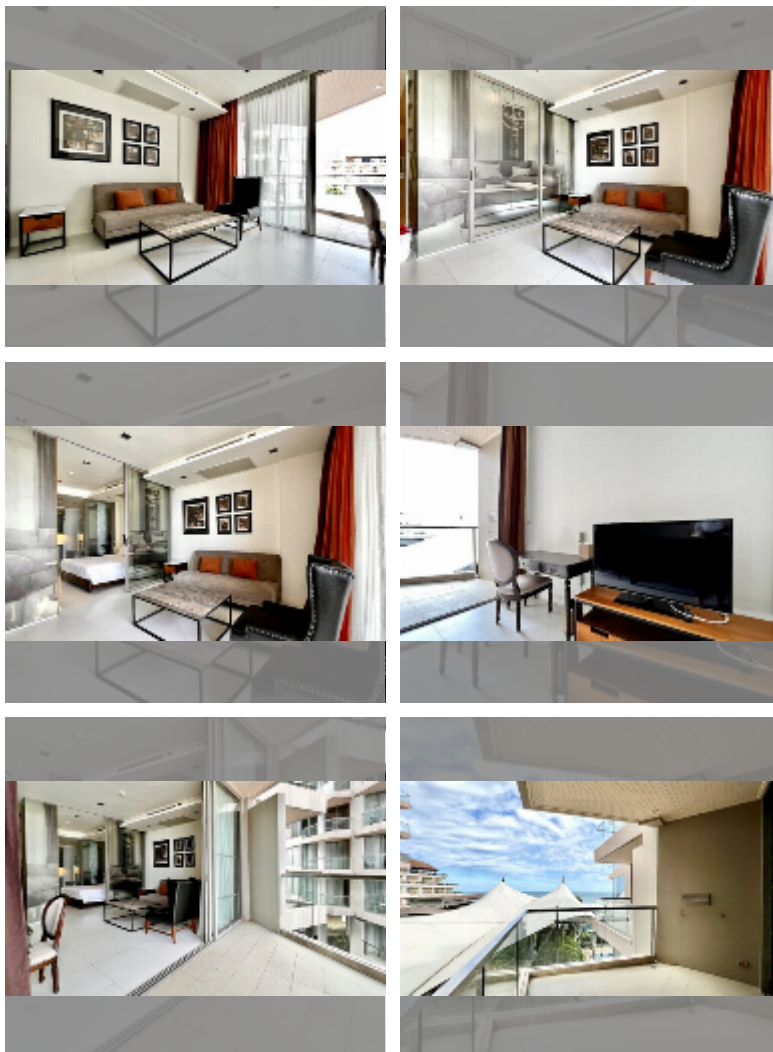

Condo for sale 1 bedroom 55 m² in Modus Beachfront Condominium, Pattaya

฿ 3,950,000

UNIT PARAMETERS:

UID	FS-99026
quota	foreign quota
type	1 bedroom
size	55m²
floor	3
view	sea view

PROJECT PARAMETERS:

district	Wongamat
buildings	2
floors	7
built in	2013
maintenance	B 26,400/year

FACILITIES:

General information: boutique, meters to beach: 100, minutes to beach: 1, covered parking.

Swimming pool: swimming pool, kids pool, water slides, jacuzzi, pool bar , sunbathing area, artificial beach.

Chill zone: chill zone, garden.

Health zone: gym, sauna, massage.

Other: lobby, CCTV, security.