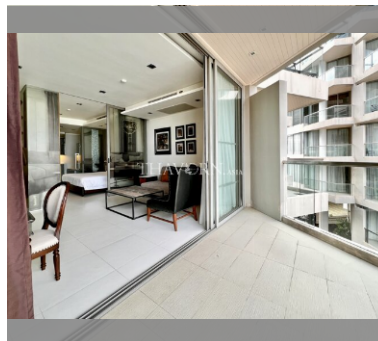

Condo for sale 1 bedroom 55 m² in Modus Beachfront Condominium, Pattaya

฿ 3,950,000

UNIT PARAMETERS:

UID	FS-99026
quota	foreign quota
type	1 bedroom
size	55m ²
floor	3
view	sea view
quality	not chosen
transfer fee payer	seller and buyer 50:50

PROJECT PARAMETERS:

district	Wongamat
buildings	2
floors	7
built in	2013
maintenance	฿ 26,400/year

FACILITIES:

General information: boutique, meters to beach: 100, minutes to beach: 1, covered parking.

Swimming pool: swimming pool, kids pool, water slides, jacuzzi, pool bar, sunbathing area, artificial beach.

Chill zone: chill zone, garden.

Health zone: gym, sauna, massage.

Other: lobby, CCTV, security.

details