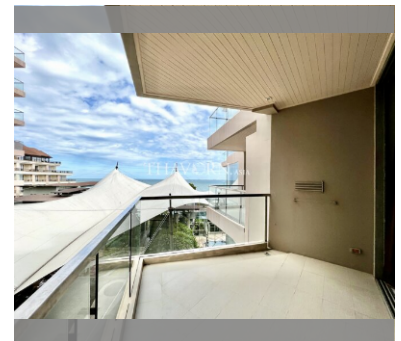

Condo for sale 1 bedroom 55 m² in Modus Beachfront Condominium, Pattaya

฿ 3,950,000

UNIT PARAMETERS:

UID	FS-99026
quota	foreign quota
type	1 bedroom
size	55m ²
floor	3
view	sea view
quality	not chosen
transfer fee payer	seller and buyer 50:50

PROJECT PARAMETERS:

district	Wongamat
buildings	2
floors	7
built in	2013
maintenance	฿ 26,400/year

FACILITIES:

General information: boutique, meters to beach: 100, minutes to beach: 1, covered parking.

Swimming pool: swimming pool, kids pool, water slides, jacuzzi, pool bar, sunbathing area, artificial beach.

Chill zone: chill zone, garden.

Health zone: gym, sauna, massage.

Other: lobby, CCTV, security.

details