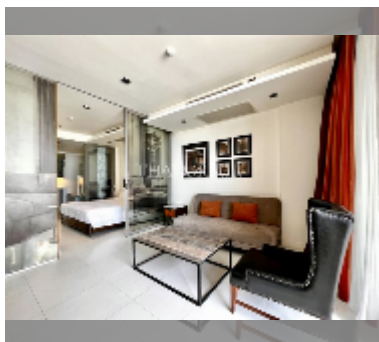

Condo for sale 1 bedroom 55 m² in Modus Beachfront Condominium, Pattaya

฿ 3,950,000

UNIT PARAMETERS:

UID	FS-99026
quota	foreign quota
type	1 bedroom
size	55m²
floor	3
view	sea view

PROJECT PARAMETERS:

district	Wongamat
buildings	2
floors	7
built in	2013
maintenance	B 26,400/year

FACILITIES:

General information: boutique, meters to beach: 100, minutes to beach: 1, covered parking.

Swimming pool: swimming pool, kids pool, water slides, jacuzzi, pool bar , sunbathing area, artificial beach.

Chill zone: chill zone, garden.

Health zone: gym, sauna, massage.

Other: lobby, CCTV, security.