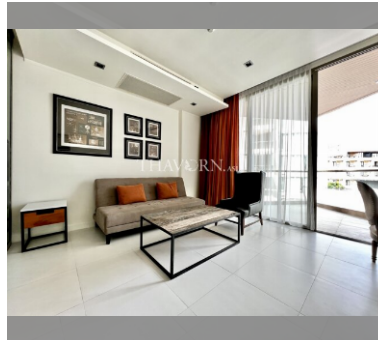

Condo for sale 1 bedroom 55 m² in Modus Beachfront Condominium, Pattaya

฿ 3,950,000

UNIT PARAMETERS:

UID	FS-99026
quota	foreign quota
type	1 bedroom
size	55m²
floor	3
view	sea view
quality	not chosen
transfer fee payer	seller and buyer 50:50

PROJECT PARAMETERS:

district	Wongamat
buildings	2
floors	7
built in	2013
maintenance	฿ 26,400/year

FACILITIES:

General information: boutique, meters to beach: 100, minutes to beach: 1, covered parking.

Swimming pool: swimming pool, kids pool, water slides, jacuzzi, pool bar, sunbathing area, artificial beach.

Chill zone: chill zone, garden.

Health zone: gym, sauna, massage.

Other: lobby, CCTV, security.