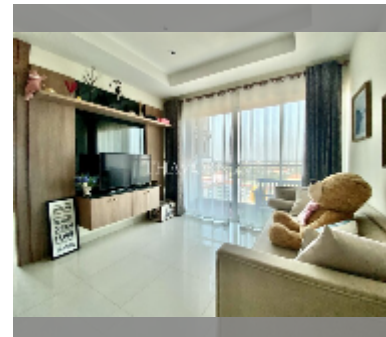

Condo for sale 1 bedroom 40 m² in Nam Talay Condominium, Pattaya

฿ 1,950,000

UNIT PARAMETERS:

UID	FS-98420
quota	company ownership
type	1 bedroom
size	40m ²
floor	13
view	partial sea view
quality	good
equipment: furniture, air conditioner, television, refrigerator	

Chill zone: garden, rooftop chillout.

Health zone: gym, massage.

Other: reception, lobby, CCTV, security, minimart, laundry, room service.

[details](#)