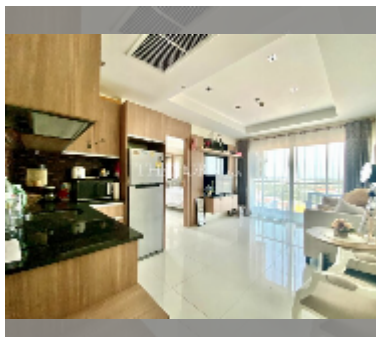

Condo for sale 1 bedroom 40 m² in Nam Talay Condominium, Pattaya

฿ 1,999,000

UNIT PARAMETERS:

UID	FS-98420
quota	company ownership
type	1 bedroom
size	40m ²
floor	13
view	partial sea view
quality	good
equipment: furniture, air conditioner, television, refrigerator	

Chill zone: garden, rooftop chillout.

Health zone: gym, massage.

Other: reception, lobby, CCTV, security, minimart, laundry, room service.

[details](#)