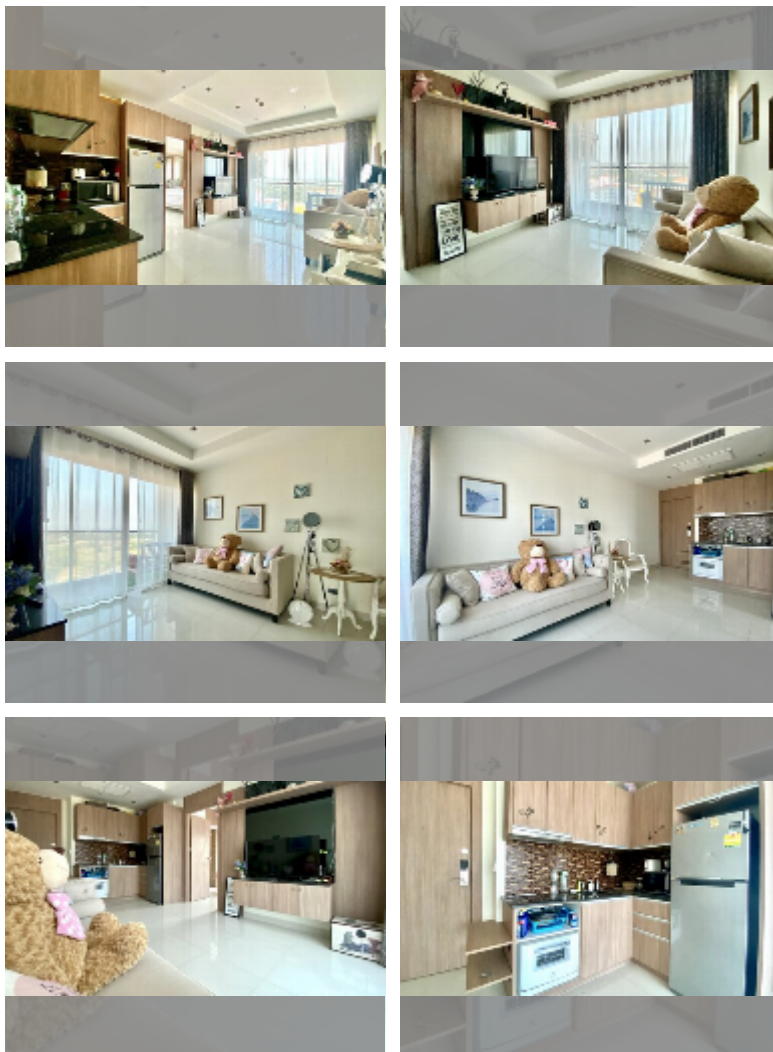

Condo for sale 1 bedroom 40 m² in Nam Talay Condominium, Pattaya

฿ 1,950,000

UNIT PARAMETERS:

UID	FS-98420
quota	company ownership
type	1 bedroom
size	40m²
floor	13
view	partial sea view
quality	good
equipment: furniture, air conditioner, television, refrigerator	

PROJECT PARAMETERS:

district	Na Jomtien
buildings	1
floors	13
built in	2014

FACILITIES:

General information: resort, meters to beach: 50, minutes to beach: 2, open parking.

Swimming pool: swimming pool, kids pool, jacuzzi.

Chill zone: garden, rooftop chillout.

Health zone: gym, massage.

Other: reception, lobby, CCTV, security, minimart, laundry, room service.