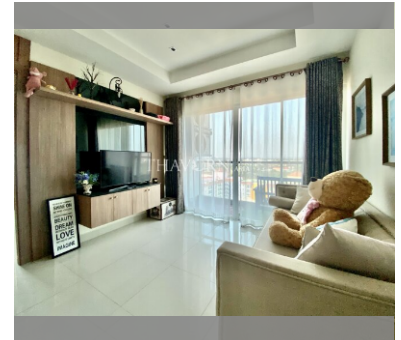

Condo for sale 1 bedroom 40 m² in Nam Talay Condominium, Pattaya

฿ 1,999,000

UNIT PARAMETERS:

UID	FS-98420
quota	company ownership
type	1 bedroom
size	40m ²
floor	13
view	partial sea view
quality	not chosen

PROJECT PARAMETERS:

district	Na Jomtien
buildings	1
floors	13
built in	2014

FACILITIES:

General information: resort, meters to beach: 50, minutes to beach: 2, open parking.

Swimming pool: swimming pool, kids pool, jacuzzi.

Chill zone: garden, rooftop chillout.

Health zone: gym, massage.

Other: reception, lobby, CCTV, security, minimart, laundry, room service.

details