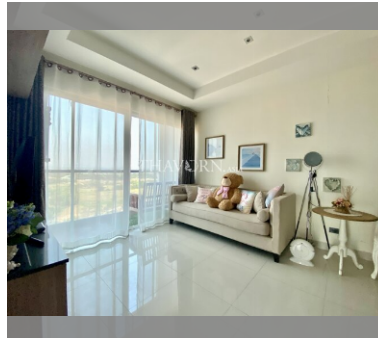

Condo for sale 1 bedroom 40 m² in Nam Talay Condominium, Pattaya

฿ 1,999,000

UNIT PARAMETERS:

UID	FS-98420
quota	company ownership
type	1 bedroom
size	40m²
floor	13
view	partial sea view
quality	not chosen

PROJECT PARAMETERS:

district	Na Jomtien
buildings	1
floors	13
built in	2014

FACILITIES:

General information: resort, meters to beach: 50, minutes to beach: 2, open parking.

Swimming pool: swimming pool, kids pool, jacuzzi.

Chill zone: garden, rooftop chillout.

Health zone: gym, massage.

Other: reception, lobby, CCTV, security, minimart, laundry, room service.