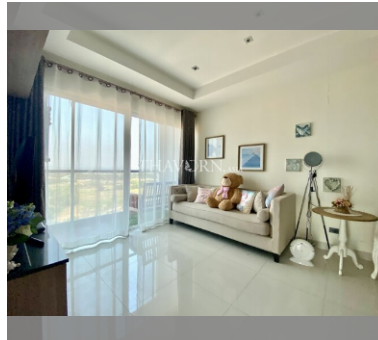

Condo for sale 1 bedroom 40 m² in Nam Talay Condominium, Pattaya

฿ 1,999,000

UNIT PARAMETERS:

UID	FS-98420
quota	company ownership
type	1 bedroom
size	40m²
floor	13
view	partial sea view
quality	not chosen

PROJECT PARAMETERS:

district	Na Jomtien
buildings	1
floors	13
built in	2014

FACILITIES:

General information: resort, meters to beach: 50, minutes to beach: 2, open parking.

Swimming pool: swimming pool, kids pool, jacuzzi.

Chill zone: garden, rooftop chillout.

Health zone: gym, massage.

Other: reception, lobby, CCTV, security, minimart, laundry, room service.