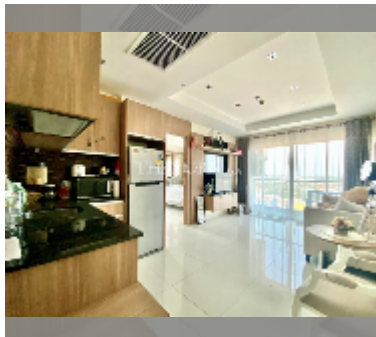

Condo for sale 1 bedroom 40 m² in Nam Talay Condominium, Pattaya

฿ 1,950,000

UNIT PARAMETERS:

UID	FS-98420
quota	company ownership
type	1 bedroom
size	40m ²
floor	13
view	partial sea view
quality	good
equipment: furniture, air conditioner, television, refrigerator	

Chill zone: garden, rooftop chillout.

Health zone: gym, massage.

Other: reception, lobby, CCTV, security, minimart, laundry, room service.

[details](#)