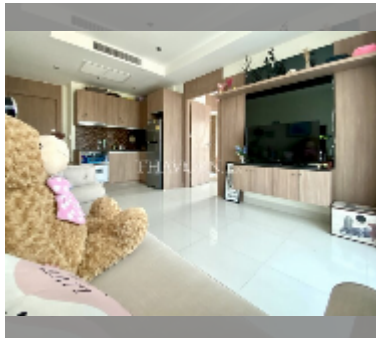

Condo for sale 1 bedroom 40 m² in Nam Talay Condominium, Pattaya

฿ 1,950,000

UNIT PARAMETERS:

UID	FS-98420
quota	company ownership
type	1 bedroom
size	40m ²
floor	13
view	partial sea view
quality	good
equipment: furniture, air conditioner, television, refrigerator	

Chill zone: garden, rooftop chillout.

Health zone: gym, massage.

Other: reception, lobby, CCTV, security, minimart, laundry, room service.

[details](#)