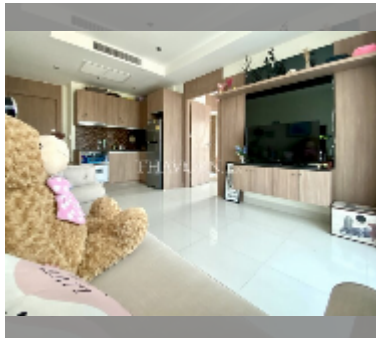

Condo for sale 1 bedroom 40 m² in Nam Talay Condominium, Pattaya

฿ 1,999,000

UNIT PARAMETERS:

UID	FS-98420
quota	company ownership
type	1 bedroom
size	40m ²
floor	13
view	partial sea view
quality	good
equipment: furniture, air conditioner, television, refrigerator	

Chill zone: garden, rooftop chillout.

Health zone: gym, massage.

Other: reception, lobby, CCTV, security, minimart, laundry, room service.

[details](#)