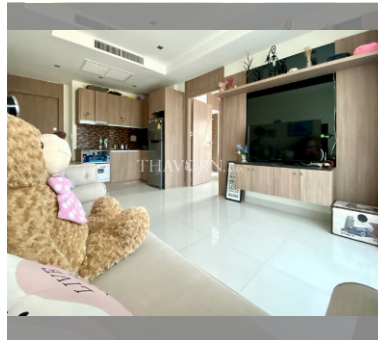

Condo for sale 1 bedroom 40 m² in Nam Talay Condominium, Pattaya

฿ 1,999,000

UNIT PARAMETERS:

UID	FS-98420
quota	company ownership
type	1 bedroom
size	40m ²
floor	13
view	partial sea view
quality	not chosen

PROJECT PARAMETERS:

district	Na Jomtien
buildings	1
floors	13
built in	2014

FACILITIES:

General information: resort, meters to beach: 50, minutes to beach: 2, open parking.

Swimming pool: swimming pool, kids pool, jacuzzi.

Chill zone: garden, rooftop chillout.

Health zone: gym, massage.

Other: reception, lobby, CCTV, security, minimart, laundry, room service.

details