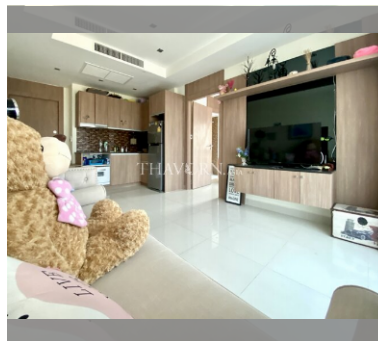

Condo for sale 1 bedroom 40 m² in Nam Talay Condominium, Pattaya

฿ 1,999,000

UNIT PARAMETERS:

UID	FS-98420
quota	company ownership
type	1 bedroom
size	40m ²
floor	13
view	partial sea view
quality	not chosen

PROJECT PARAMETERS:

district	Na Jomtien
buildings	1
floors	13
built in	2014

FACILITIES:

General information: resort, meters to beach: 50, minutes to beach: 2, open parking.

Swimming pool: swimming pool, kids pool, jacuzzi.

Chill zone: garden, rooftop chillout.

Health zone: gym, massage.

Other: reception, lobby, CCTV, security, minimart, laundry, room service.

details