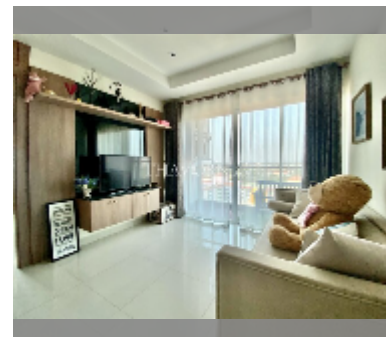

Condo for sale 1 bedroom 40 m² in Nam Talay Condominium, Pattaya

฿ 1,999,000

UNIT PARAMETERS:

UID	FS-98420
quota	company ownership
type	1 bedroom
size	40m ²
floor	13
view	partial sea view
quality	good
equipment: furniture, air conditioner, television, refrigerator	

Chill zone: garden, rooftop chillout.

Health zone: gym, massage.

Other: reception, lobby, CCTV, security, minimart, laundry, room service.

[details](#)