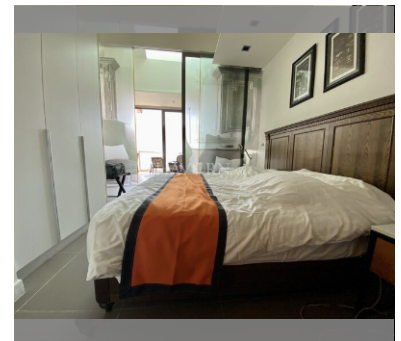

Condo for sale 1 bedroom 55 m² in Modus Beachfront Condominium, Pattaya

฿ 5,800,000

UNIT PARAMETERS:

UID	FS-8720
quota	thai quota
type	1 bedroom
size	55m²
floor	7
view	sea view
transfer fee payer	50/50

PROJECT PARAMETERS:

district	Wongamat
buildings	2
floors	7
built in	2013
maintenance	฿ 26,400/year

FACILITIES:

General information: boutique, meters to beach: 100, minutes to beach: 1, covered parking.

Swimming pool: swimming pool, kids pool, water slides, jacuzzi, pool bar , sunbathing area, artificial beach.

Chill zone: chill zone, garden.

Health zone: gym, sauna, massage.

Other: lobby, CCTV, security.