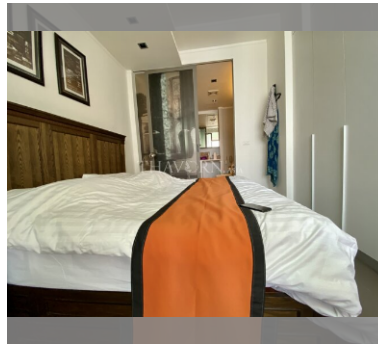

Condo for sale 1 bedroom 55 m² in Modus Beachfront Condominium, Pattaya

Beachfront and sea view 1 bedroom for sale Price now 5.8 mln Reduce from 6.9 mln For sale spacious beachfront 1 bedroom, 55 sqm. The apartment is fully furnished and has a European kitchen, bathtub ready for a comfortable living. From the balcony, have an amazing sea view and Sanctuary of truth. Modus Beachfront
Type: 1 bedroom Size: 55 sqm View: Sea view Floor: 7 fl Transfer: 50/50 ID: 88 5 800 000

฿ 5,800,000

UNIT PARAMETERS:

UID	FS-8720
quota	thai quota
type	1 bedroom
size	55m²
floor	7
view	sea view
transfer cost	
transfer fee payer	50/50
additional cost	

PROJECT PARAMETERS:

district	Wongamat
buildings	2
floors	7
built in	2013
maintenance	฿ 26,400/year

FACILITIES:

General information: boutique, meters to beach: 100, minutes to beach: 1, covered parking.

Swimming pool: swimming pool, kids pool, water slides, jacuzzi, pool bar , sunbathing area, artificial beach.

Chill zone: chill zone, garden.

Health zone: gym, sauna, massage.

Other: lobby, CCTV, security.