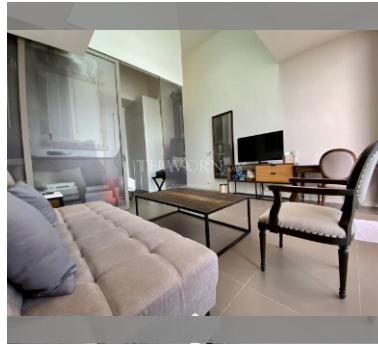

Condo for sale 1 bedroom 55 m² in Modus Beachfront Condominium, Pattaya

Beachfront and sea view 1 bedroom for sale Price now 5.8 mln Reduce from 6.9 mln For sale spacious beachfront 1 bedroom, 55 sqm. The apartment is fully furnished and has a European kitchen, bathtub ready for a comfortable living. From the balcony, have an amazing sea view and Sanctuary of truth. Modus Beachfront
Type: 1 bedroom Size: 55 sqm View: Sea view Floor: 7 fl Transfer: 50/50 ID: 88 5 800 000

฿ 5,800,000

UNIT PARAMETERS:

UID	FS-8720
quota	thai quota
type	1 bedroom
size	55m²
floor	7
view	sea view
transfer cost	
transfer fee payer	50/50
additional cost	

PROJECT PARAMETERS:

district	Wongamat
buildings	2
floors	7
built in	2013
maintenance	฿ 26,400/year

FACILITIES:

General information: boutique, meters to beach: 100, minutes to beach: 1, covered parking.

Swimming pool: swimming pool, kids pool, water slides, jacuzzi, pool bar , sunbathing area, artificial beach.

Chill zone: chill zone, garden.

Health zone: gym, sauna, massage.

Other: lobby, CCTV, security.