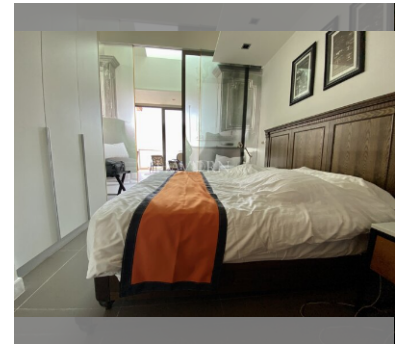

Condo for sale 1 bedroom 55 m² in Modus Beachfront Condominium, Pattaya

Beachfront and sea view 1 bedroom for sale Price now 5.8 mln Reduce from 6.9 mln For sale spacious beachfront 1 bedroom, 55 sqm. The apartment is fully furnished and has a European kitchen, bathtub ready for a comfortable living. From the balcony, have an amazing sea view and Sanctuary of truth. Modus Beachfront
Type: 1 bedroom Size: 55 sqm View: Sea view Floor: 7 fl Transfer: 50/50 ID: 88 5 800 000

฿ 5,800,000

UNIT PARAMETERS:

UID	FS-8720
quota	thai quota
type	1 bedroom
size	55m²
floor	7
view	sea view
transfer cost	
transfer fee payer	50/50
additional cost	

PROJECT PARAMETERS:

district	Wongamat
buildings	2
floors	7
built in	2013
maintenance	฿ 26,400/year

FACILITIES:

General information: boutique, meters to beach: 100, minutes to beach: 1, covered parking.

Swimming pool: swimming pool, kids pool, water slides, jacuzzi, pool bar , sunbathing area, artificial beach.

Chill zone: chill zone, garden.

Health zone: gym, sauna, massage.

Other: lobby, CCTV, security.