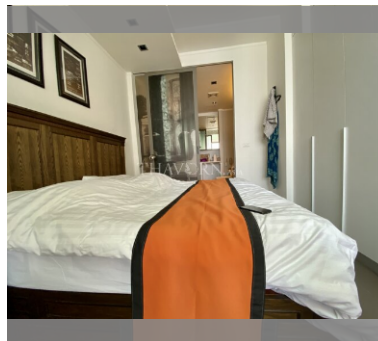

Condo for sale 1 bedroom 55 m² in Modus Beachfront Condominium, Pattaya

฿ 5,800,000

UNIT PARAMETERS:

UID	FS-8720
quota	thai quota
type	1 bedroom
size	55m²
floor	7
view	sea view
transfer fee payer	50/50

PROJECT PARAMETERS:

district	Wongamat
buildings	2
floors	7
built in	2013
maintenance	฿ 26,400/year

FACILITIES:

General information: boutique, meters to beach: 100, minutes to beach: 1, covered parking.

Swimming pool: swimming pool, kids pool, water slides, jacuzzi, pool bar , sunbathing area, artificial beach.

Chill zone: chill zone, garden.

Health zone: gym, sauna, massage.

Other: lobby, CCTV, security.