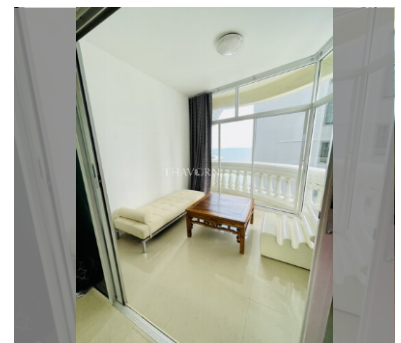

Condo for sale 1 bedroom 93 m² in Sky Beach, Pattaya

฿ 8,200,000

UNIT PARAMETERS:

UID	FS-65237
quota	foreign quota
type	1 bedroom
size	93m²
floor	20
view	city view
quality	not chosen
transfer fee payer	seller and buyer 50/50

PROJECT PARAMETERS:

district	Wongamat
buildings	1
built in	1992
maintenance	฿ 33,480/year

FACILITIES:

General information: highrise, open parking.

Swimming pool: swimming pool, kids pool.

Chill zone: garden.

Health zone: gym.

Other: lobby, kids playgarden, CCTV, security, minimart, laundry.