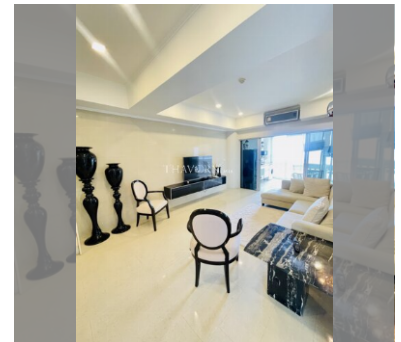

Condo for sale 1 bedroom 93 m² in Sky Beach, Pattaya

฿ 8,200,000

UNIT PARAMETERS:

UID	FS-65237
quota	foreign quota
type	1 bedroom
size	93m²
floor	20
view	sea view
transfer fee payer	seller and buyer 50/50

PROJECT PARAMETERS:

district	Wongamat
buildings	1
built in	1992
maintenance	฿ 33,480/year

FACILITIES:

General information: highrise, open parking.

Swimming pool: swimming pool, kids pool.

Chill zone: garden.

Health zone: gym.

Other: lobby, kids playgarden, CCTV, security, minimart, laundry.