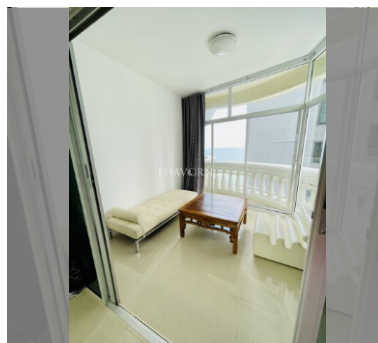

Condo for sale 1 bedroom 93 m² in Sky Beach, Pattaya

฿ 8,200,000

UNIT PARAMETERS:

UID	FS-65237
quota	foreign quota
type	1 bedroom
size	93m²
floor	20
view	sea view
transfer fee payer	seller and buyer 50/50

PROJECT PARAMETERS:

district	Wongamat
buildings	1
built in	1992
maintenance	฿ 33,480/year

FACILITIES:

General information: highrise, open parking.

Swimming pool: swimming pool, kids pool.

Chill zone: garden.

Health zone: gym.

Other: lobby, kids playgarden, CCTV, security, minimart, laundry.