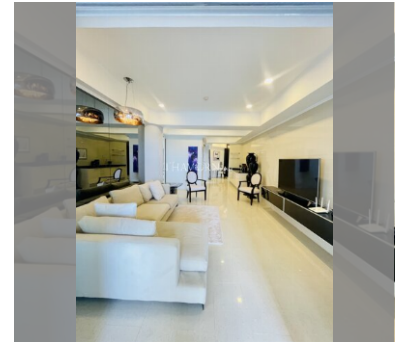

Condo for sale 1 bedroom 93 m² in Sky Beach, Pattaya

฿ 8,200,000

UNIT PARAMETERS:

UID	FS-65237
quota	foreign quota
type	1 bedroom
size	93m²
floor	20
view	city view
quality	not chosen
transfer fee payer	seller and buyer 50/50

PROJECT PARAMETERS:

district	Wongamat
buildings	1
built in	1992
maintenance	฿ 33,480/year

FACILITIES:

General information: highrise, open parking.

Swimming pool: swimming pool, kids pool.

Chill zone: garden.

Health zone: gym.

Other: lobby, kids playgarden, CCTV, security, minimart, laundry.