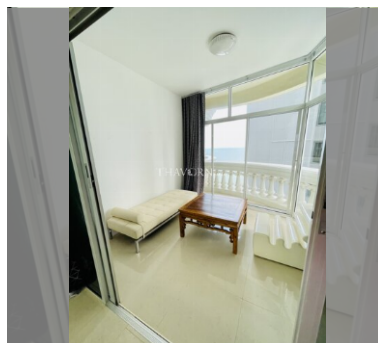

Condo for sale 1 bedroom 93 m² in Sky Beach, Pattaya

฿ 8,200,000

UNIT PARAMETERS:

UID	FS-65237
quota	foreign quota
type	1 bedroom
size	93m²
floor	20
view	sea view
transfer cost	
transfer fee payer	seller and buyer 50/50
additional cost	

PROJECT PARAMETERS:

district	Wongamat
buildings	1
built in	1992
maintenance	฿ 33,480/year

FACILITIES:

General information: highrise, open parking.

Swimming pool: swimming pool, kids pool.

Chill zone: garden.

Health zone: gym.

Other: lobby, kids playgarden, CCTV, security, minimart, laundry.