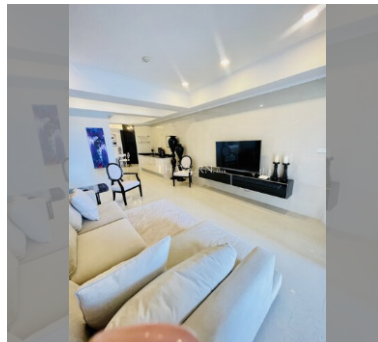

Condo for sale 1 bedroom 93 m² in Sky Beach, Pattaya

฿ 8,200,000

UNIT PARAMETERS:

UID	FS-65237
quota	foreign quota
type	1 bedroom
size	93m²
floor	20
view	city view
quality	not chosen
transfer fee payer	seller and buyer 50/50

PROJECT PARAMETERS:

district	Wongamat
buildings	1
built in	1992
maintenance	฿ 33,480/year

FACILITIES:

General information: highrise, open parking.

Swimming pool: swimming pool, kids pool.

Chill zone: garden.

Health zone: gym.

Other: lobby, kids playgarden, CCTV, security, minimart, laundry.