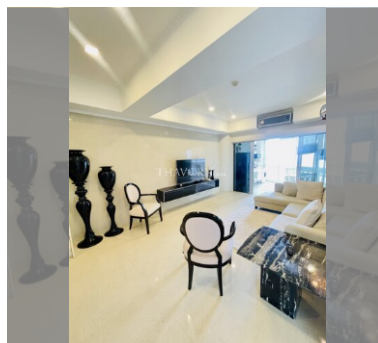

Condo for sale 1 bedroom 93 m² in Sky Beach, Pattaya

฿ 8,200,000

UNIT PARAMETERS:

UID	FS-65237
quota	foreign quota
type	1 bedroom
size	93m²
floor	20
view	city view
quality	not chosen
transfer fee payer	seller and buyer 50/50

PROJECT PARAMETERS:

district	Wongamat
buildings	1
built in	1992
maintenance	฿ 33,480/year

FACILITIES:

General information: highrise, open parking.

Swimming pool: swimming pool, kids pool.

Chill zone: garden.

Health zone: gym.

Other: lobby, kids playgarden, CCTV, security, minimart, laundry.