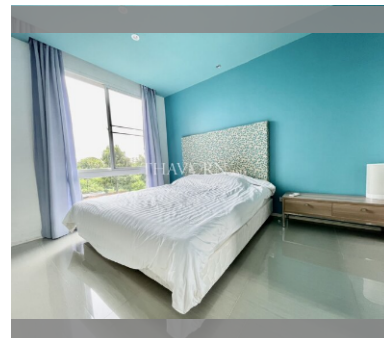

Condo for sale 1 bedroom 37 m² in Atlantis Condo Resort, Pattaya

฿ 2,150,000

UNIT PARAMETERS:

UID	FS-56860
quota	foreign quota
type	1 bedroom
size	37m²
floor	3
view	city view
transfer cost	
transfer fee payer	On Buyer
additional cost	

PROJECT PARAMETERS:

district	Jomtien
buildings	5
floors	8
built in	2014
maintenance	฿ 15,540/year

FACILITIES:

General information: resort, meters to beach: 500, minutes to beach: 5, open parking, covered parking.

Swimming pool: swimming pool, kids pool, water slides, waterfall, jacuzzi.

Chill zone: chill zone, garden.

Health zone: gym, sauna, hamam.

Other: reception, lobby, clubhouse, games room, kids playgarden, CCTV, security, minimart, laundry.