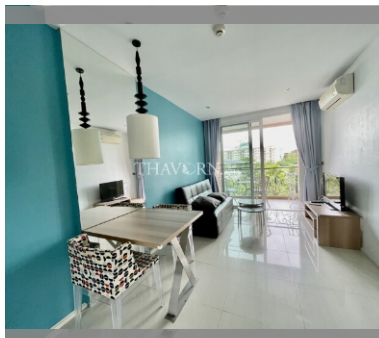

Condo for sale 1 bedroom 37 m² in Atlantis Condo Resort, Pattaya

฿ 2,150,000

UNIT PARAMETERS:

UID	FS-56860
quota	foreign quota
type	1 bedroom
size	37m²
floor	3
view	city view
transfer cost	
transfer fee payer	On Buyer
additional cost	

PROJECT PARAMETERS:

district	Jomtien
buildings	5
floors	8
built in	2014
maintenance	฿ 15,540/year

FACILITIES:

General information: resort, meters to beach: 500, minutes to beach: 5, open parking, covered parking.

Swimming pool: swimming pool, kids pool, water slides, waterfall, jacuzzi.

Chill zone: chill zone, garden.

Health zone: gym, sauna, hamam.

Other: reception, lobby, clubhouse, games room, kids playgarden, CCTV, security, minimart, laundry.