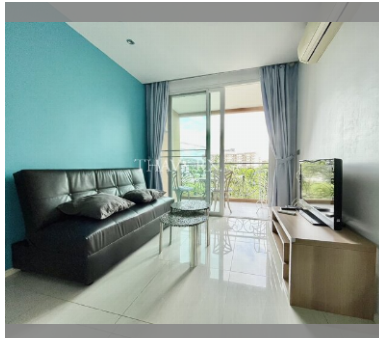

Condo for sale 1 bedroom 37 m² in Atlantis Condo Resort, Pattaya

฿ 2,150,000

UNIT PARAMETERS:

UID	FS-56860
quota	foreign quota
type	1 bedroom
size	37m²
floor	3
view	city view
transfer cost	
transfer fee payer	On Buyer
additional cost	

PROJECT PARAMETERS:

district	Jomtien
buildings	5
floors	8
built in	2014
maintenance	฿ 15,540/year

FACILITIES:

General information: resort, meters to beach: 500, minutes to beach: 5, open parking, covered parking.

Swimming pool: swimming pool, kids pool, water slides, waterfall, jacuzzi.

Chill zone: chill zone, garden.

Health zone: gym, sauna, hamam.

Other: reception, lobby, clubhouse, games room, kids playgarden, CCTV, security, minimart, laundry.