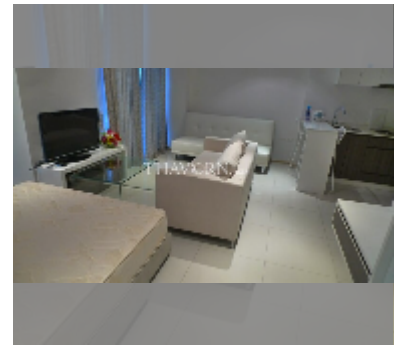

Condo for sale studio 33 m² in The Gallery Pattaya, Pattaya

฿ 1,800,000

UNIT PARAMETERS:

UID	FS-56831
quota	foreign quota
type	studio
size	33m²
floor	2
view	garden view

PROJECT PARAMETERS:

district	Jomtien
buildings	2
floors	8
built in	2012
maintenance	฿ 15,840/year

FACILITIES:

General information: lowrise, open parking.

Swimming pool: swimming pool, rooftop pool.

Chill zone: chill zone, garden, rooftop chillout.

Health zone: gym, sauna.

Other: lobby, CCTV, security, minimart.