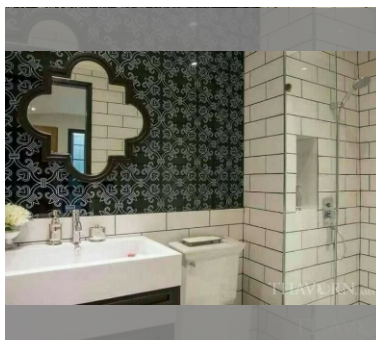

Condo for sale 2 bedroom 64 m² in Venetian Condo Resort, Pattaya

฿ 3,900,000

UNIT PARAMETERS:

UID	FS-5652
quota	thai quota
type	2 bedroom
size	64m²
floor	4
view	city view
transfer cost	50/50
transfer fee payer	
additional cost	

PROJECT PARAMETERS:

district	Jomtien
buildings	4
floors	8
built in	2015
maintenance	฿ 30,720/year

FACILITIES:

General information: resort, meters to beach: 500, minutes to beach: 10, open parking.

Swimming pool: swimming pool, kids pool, water slides, waterfall, jacuzzi, pool bar .

Chill zone: chill zone, garden.

Health zone: gym, sauna, hamam.

Other: reception, clubhouse, meeting room, games room, kids playgarden, CCTV, security, room service.