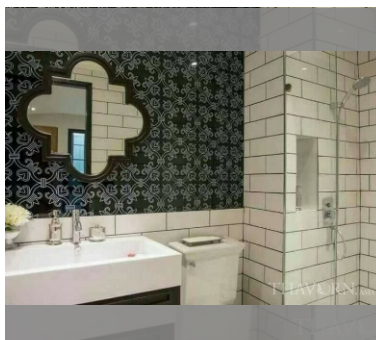

Condo for sale 2 bedroom 64 m² in Venetian Condo Resort, Pattaya

฿ 3,900,000

UNIT PARAMETERS:

UID	FS-5652
quota	thai quota
type	2 bedroom
size	64m²
floor	4
view	city view
transfer cost	50/50

PROJECT PARAMETERS:

district	Jomtien
buildings	4
floors	8
built in	2015
maintenance	฿ 30,720/year

FACILITIES:

General information: resort, meters to beach: 500, minutes to beach: 10, open parking.

Swimming pool: swimming pool, kids pool, water slides, waterfall, jacuzzi, pool bar .

Chill zone: chill zone, garden.

Health zone: gym, sauna, hamam.

Other: reception, clubhouse, meeting room, games room, kids playgarden, CCTV, security, room service.