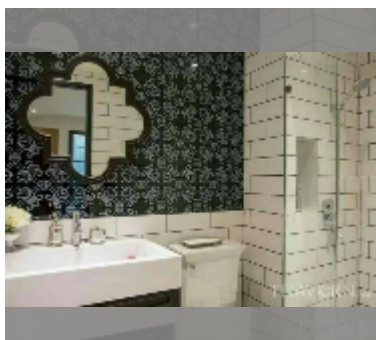

Condo for sale 2 bedroom 64 m² in Venetian Condo Resort, Pattaya

฿ 3,900,000

UNIT PARAMETERS:

UID	FS-5652
quota	thai quota
type	2 bedroom
size	64m²
floor	4
view	city view

PROJECT PARAMETERS:

district	Na Jomtien
buildings	4
floors	8
built in	2015
maintenance	฿ 30,720/year

FACILITIES:

General information: resort, meters to beach: 500, minutes to beach: 10, open parking.

Swimming pool: swimming pool, kids pool, water slides, waterfall, jacuzzi, pool bar .

Chill zone: chill zone, garden.

Health zone: gym, sauna, hamam.

Other: reception, clubhouse, meeting room, games room, kids playgarden, CCTV, security, room service.