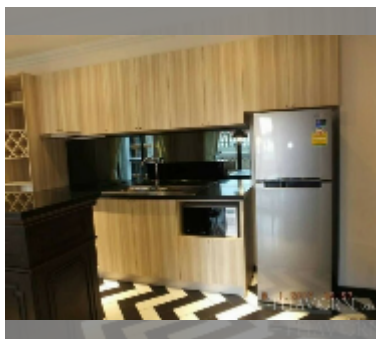

Condo for sale 2 bedroom 64 m² in Venetian Condo Resort, Pattaya

฿ 3,900,000

UNIT PARAMETERS:

UID	FS-5652
quota	thai quota
type	2 bedroom
size	64m²
floor	4
view	city view

PROJECT PARAMETERS:

district	Na Jomtien
buildings	4
floors	8
built in	2015
maintenance	฿ 30,720/year

FACILITIES:

General information: resort, meters to beach: 500, minutes to beach: 10, open parking.

Swimming pool: swimming pool, kids pool, water slides, waterfall, jacuzzi, pool bar .

Chill zone: chill zone, garden.

Health zone: gym, sauna, hamam.

Other: reception, clubhouse, meeting room, games room, kids playgarden, CCTV, security, room service.