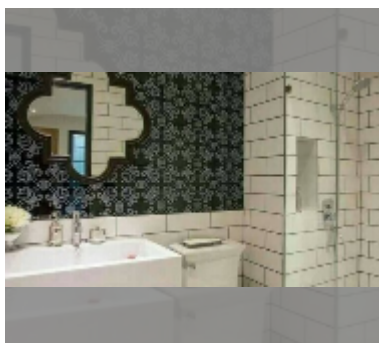

Condo for sale 2 bedroom 64 m² in Venetian Condo Resort, Pattaya

฿ 3,900,000

UNIT PARAMETERS:

UID	FS-5652
quota	thai quota
type	2 bedroom
size	64m ²
floor	4
view	city view

PROJECT PARAMETERS:

district	Na Jomtien
buildings	4
floors	8
built in	2015
maintenance	฿ 30,720/year

Health zone: gym, sauna, hamam.

Other: reception, clubhouse, meeting room, games room, kids playgarden, CCTV, security, room service.

[details](#)