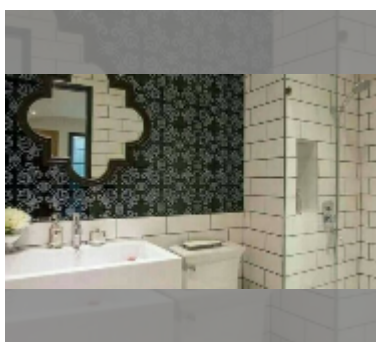

Condo for sale 2 bedroom 64 m² in Venetian Condo Resort, Pattaya

฿ 3,900,000

UNIT PARAMETERS:

UID	FS-5652
quota	thai quota
type	2 bedroom
size	64m ²
floor	4
view	city view

PROJECT PARAMETERS:

district	Na Jomtien
buildings	4
floors	8
built in	2015
maintenance	฿ 30,720/year

Health zone: gym, sauna, hamam.

Other: reception, clubhouse, meeting room, games room, kids playgarden, CCTV, security, room service.

[details](#)