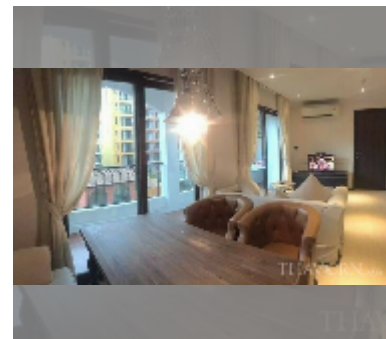

Condo for sale 2 bedroom 64 m² in Venetian Condo Resort, Pattaya

฿ 3,900,000

UNIT PARAMETERS:

UID	FS-5652
quota	thai quota
type	2 bedroom
size	64m²
floor	4
view	city view

PROJECT PARAMETERS:

district	Na Jomtien
buildings	4
floors	8
built in	2015
maintenance	฿ 30,720/year

FACILITIES:

General information: resort, meters to beach: 500, minutes to beach: 10, open parking.

Swimming pool: swimming pool, kids pool, water slides, waterfall, jacuzzi, pool bar .

Chill zone: chill zone, garden.

Health zone: gym, sauna, hamam.

Other: reception, clubhouse, meeting room, games room, kids playgarden, CCTV, security, room service.