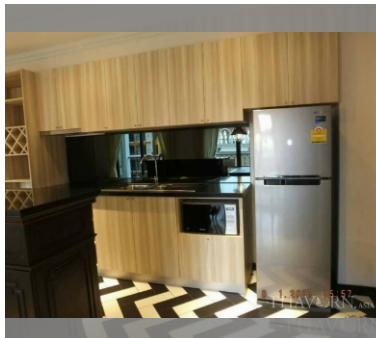

Condo for sale 2 bedroom 64 m² in Venetian Condo Resort, Pattaya

฿ 3,900,000

UNIT PARAMETERS:

UID	FS-5652
quota	thai quota
type	2 bedroom
size	64m²
floor	4
view	city view
transfer cost	50/50
transfer fee payer	
additional cost	

PROJECT PARAMETERS:

district	Jomtien
buildings	4
floors	8
built in	2015
maintenance	฿ 30,720/year

FACILITIES:

General information: resort, meters to beach: 500, minutes to beach: 10, open parking.

Swimming pool: swimming pool, kids pool, water slides, waterfall, jacuzzi, pool bar .

Chill zone: chill zone, garden.

Health zone: gym, sauna, hamam.

Other: reception, clubhouse, meeting room, games room, kids playgarden, CCTV, security, room service.