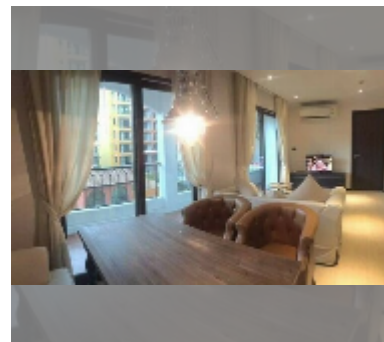

Condo for sale 2 bedroom 64 m² in Venetian Condo Resort, Pattaya

฿ 3,900,000

UNIT PARAMETERS:

UID	FS-5652
quota	thai quota
type	2 bedroom
size	64m ²
floor	4
view	city view

PROJECT PARAMETERS:

district	Na Jomtien
buildings	4
floors	8
built in	2015
maintenance	฿ 30,720/year

Health zone: gym, sauna, hamam.

Other: reception, clubhouse, meeting room, games room, kids playgarden, CCTV, security, room service.

[details](#)