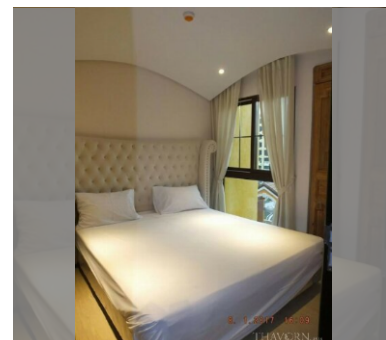

Condo for sale 2 bedroom 64 m² in Venetian Condo Resort, Pattaya

฿ 3,900,000

UNIT PARAMETERS:

UID	FS-5652
quota	thai quota
type	2 bedroom
size	64m²
floor	4
view	city view
transfer cost	50/50
transfer fee payer	
additional cost	

PROJECT PARAMETERS:

district	Jomtien
buildings	4
floors	8
built in	2015
maintenance	฿ 30,720/year

FACILITIES:

General information: resort, meters to beach: 500, minutes to beach: 10, open parking.

Swimming pool: swimming pool, kids pool, water slides, waterfall, jacuzzi, pool bar .

Chill zone: chill zone, garden.

Health zone: gym, sauna, hamam.

Other: reception, clubhouse, meeting room, games room, kids playgarden, CCTV, security, room service.