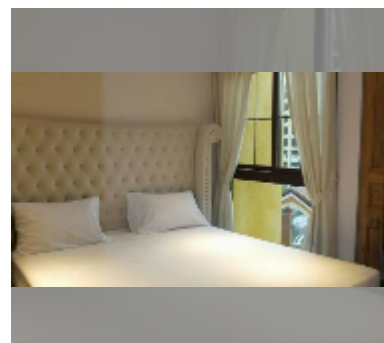

Condo for sale 2 bedroom 64 m² in Venetian Condo Resort, Pattaya

฿ 3,900,000

UNIT PARAMETERS:

UID	FS-5652
quota	thai quota
type	2 bedroom
size	64m ²
floor	4
view	city view

PROJECT PARAMETERS:

district	Na Jomtien
buildings	4
floors	8
built in	2015
maintenance	฿ 30,720/year

Health zone: gym, sauna, hamam.

Other: reception, clubhouse, meeting room, games room, kids playgarden, CCTV, security, room service.

[details](#)