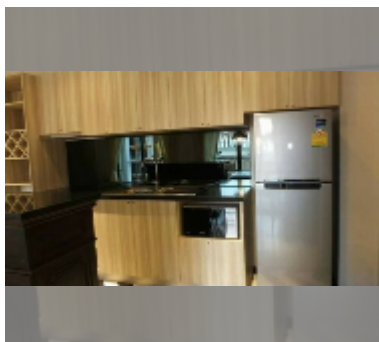

Condo for sale 2 bedroom 64 m² in Venetian Condo Resort, Pattaya

฿ 3,900,000

UNIT PARAMETERS:

UID	FS-5652
quota	thai quota
type	2 bedroom
size	64m²
floor	4
view	city view

PROJECT PARAMETERS:

district	Na Jomtien
buildings	4
floors	8
built in	2015
maintenance	฿ 30,720/year

FACILITIES:

General information: resort, meters to beach: 500, minutes to beach: 10, open parking.

Swimming pool: swimming pool, kids pool, water slides, waterfall, jacuzzi, pool bar .

Chill zone: chill zone, garden.

Health zone: gym, sauna, hamam.

Other: reception, clubhouse, meeting room, games room, kids playgarden, CCTV, security, room service.