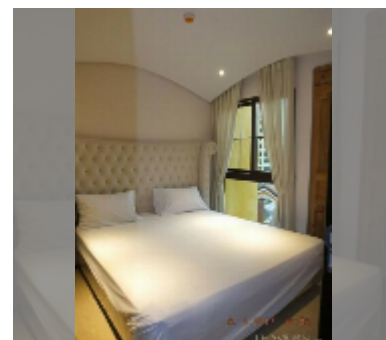

Condo for sale 2 bedroom 64 m² in Venetian Condo Resort, Pattaya

฿ 3,900,000

UNIT PARAMETERS:

UID	FS-5652
quota	thai quota
type	2 bedroom
size	64m²
floor	4
view	city view

PROJECT PARAMETERS:

district	Na Jomtien
buildings	4
floors	8
built in	2015
maintenance	฿ 30,720/year

FACILITIES:

General information: resort, meters to beach: 500, minutes to beach: 10, open parking.

Swimming pool: swimming pool, kids pool, water slides, waterfall, jacuzzi, pool bar .

Chill zone: chill zone, garden.

Health zone: gym, sauna, hamam.

Other: reception, clubhouse, meeting room, games room, kids playgarden, CCTV, security, room service.