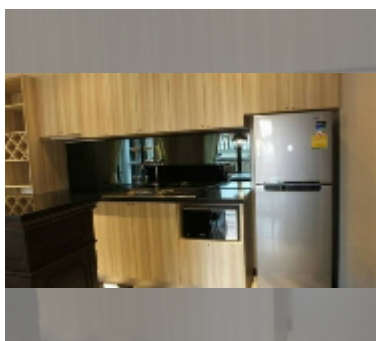

Condo for sale 2 bedroom 64 m² in Venetian Condo Resort, Pattaya

฿ 3,900,000

UNIT PARAMETERS:

UID	FS-5652
quota	thai quota
type	2 bedroom
size	64m²
floor	4
view	city view

PROJECT PARAMETERS:

district	Na Jomtien
buildings	4
floors	8
built in	2015
maintenance	฿ 30,720/year

FACILITIES:

General information: resort, meters to beach: 500, minutes to beach: 10, open parking.

Swimming pool: swimming pool, kids pool, water slides, waterfall, jacuzzi, pool bar .

Chill zone: chill zone, garden.

Health zone: gym, sauna, hamam.

Other: reception, clubhouse, meeting room, games room, kids playgarden, CCTV, security, room service.