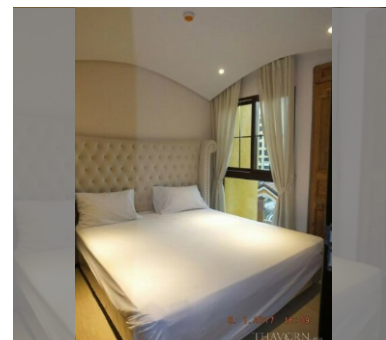

Condo for sale 2 bedroom 64 m² in Venetian Condo Resort, Pattaya

฿ 3,900,000

UNIT PARAMETERS:

UID	FS-5652
quota	thai quota
type	2 bedroom
size	64m²
floor	4
view	city view
transfer cost	50/50

PROJECT PARAMETERS:

district	Jomtien
buildings	4
floors	8
built in	2015
maintenance	฿ 30,720/year

FACILITIES:

General information: resort, meters to beach: 500, minutes to beach: 10, open parking.

Swimming pool: swimming pool, kids pool, water slides, waterfall, jacuzzi, pool bar .

Chill zone: chill zone, garden.

Health zone: gym, sauna, hamam.

Other: reception, clubhouse, meeting room, games room, kids playgarden, CCTV, security, room service.