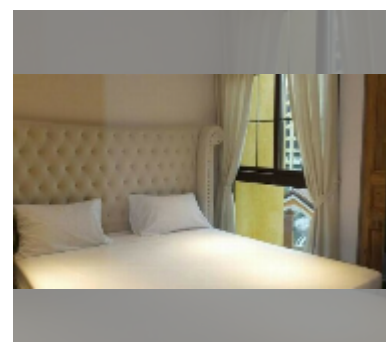

Condo for sale 2 bedroom 64 m² in Venetian Condo Resort, Pattaya

฿ 3,900,000

UNIT PARAMETERS:

UID	FS-5652
quota	thai quota
type	2 bedroom
size	64m²
floor	4
view	city view

PROJECT PARAMETERS:

district	Na Jomtien
buildings	4
floors	8
built in	2015
maintenance	฿ 30,720/year

FACILITIES:

General information: resort, meters to beach: 500, minutes to beach: 10, open parking.

Swimming pool: swimming pool, kids pool, water slides, waterfall, jacuzzi, pool bar .

Chill zone: chill zone, garden.

Health zone: gym, sauna, hamam.

Other: reception, clubhouse, meeting room, games room, kids playgarden, CCTV, security, room service.