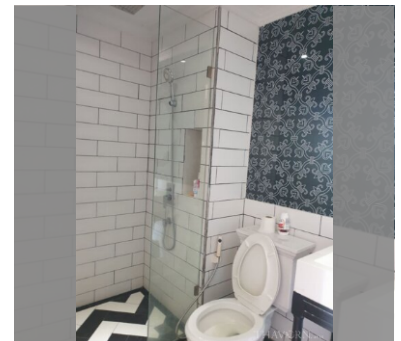

Condo for sale 1 bedroom 32 m² in Venetian Condo Resort, Pattaya

฿ 2,450,000

UNIT PARAMETERS:

UID	FS-5649
quota	thai quota
type	1 bedroom
size	32m²
floor	7
view	pool view
transfer cost	50/50

PROJECT PARAMETERS:

district	Na Jomtien
buildings	4
floors	8
built in	2015
maintenance	฿ 15,360/year

FACILITIES:

General information: resort, meters to beach: 500, minutes to beach: 10, open parking.

Swimming pool: swimming pool, kids pool, water slides, waterfall, jacuzzi, pool bar .

Chill zone: chill zone, garden.

Health zone: gym, sauna, hamam.

Other: reception, clubhouse, meeting room, games room, kids playgarden, CCTV, security, room service.