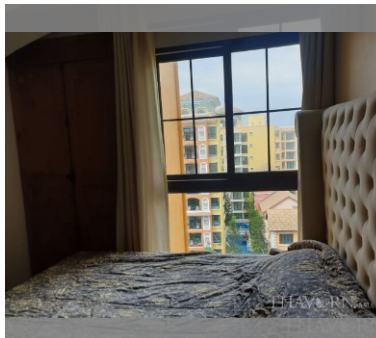

Condo for sale 1 bedroom 32 m² in Venetian Condo Resort, Pattaya

฿ 2,450,000

UNIT PARAMETERS:

UID	FS-5649
quota	thai quota
type	1 bedroom
size	32m²
floor	7
view	pool view
transfer cost	50/50
transfer fee payer	
additional cost	

PROJECT PARAMETERS:

district	Jomtien
buildings	4
floors	8
built in	2015
maintenance	฿ 15,360/year

FACILITIES:

General information: resort, meters to beach: 500, minutes to beach: 10, open parking.

Swimming pool: swimming pool, kids pool, water slides, waterfall, jacuzzi, pool bar .

Chill zone: chill zone, garden.

Health zone: gym, sauna, hamam.

Other: reception, clubhouse, meeting room, games room, kids playgarden, CCTV, security, room service.