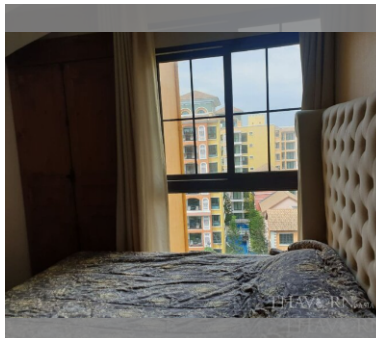

Condo for sale 1 bedroom 32 m² in Venetian Condo Resort, Pattaya

฿ 2,450,000

UNIT PARAMETERS:

UID	FS-5649
quota	thai quota
type	1 bedroom
size	32m²
floor	7
view	pool view
transfer cost	50/50

PROJECT PARAMETERS:

district	Jomtien
buildings	4
floors	8
built in	2015
maintenance	฿ 15,360/year

FACILITIES:

General information: resort, meters to beach: 500, minutes to beach: 10, open parking.

Swimming pool: swimming pool, kids pool, water slides, waterfall, jacuzzi, pool bar .

Chill zone: chill zone, garden.

Health zone: gym, sauna, hamam.

Other: reception, clubhouse, meeting room, games room, kids playgarden, CCTV, security, room service.