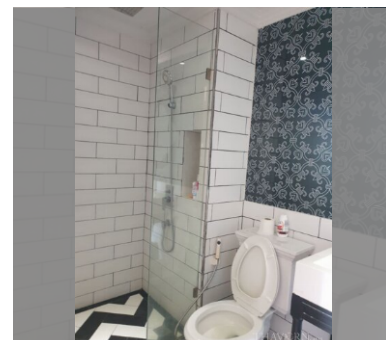

Condo for sale 1 bedroom 32 m² in Venetian Condo Resort, Pattaya

฿ 2,450,000

UNIT PARAMETERS:

UID	FS-5649
quota	thai quota
type	1 bedroom
size	32m²
floor	7
view	pool view
transfer cost	50/50
transfer fee payer	
additional cost	

PROJECT PARAMETERS:

district	Jomtien
buildings	4
floors	8
built in	2015
maintenance	฿ 15,360/year

FACILITIES:

General information: resort, meters to beach: 500, minutes to beach: 10, open parking.

Swimming pool: swimming pool, kids pool, water slides, waterfall, jacuzzi, pool bar .

Chill zone: chill zone, garden.

Health zone: gym, sauna, hamam.

Other: reception, clubhouse, meeting room, games room, kids playgarden, CCTV, security, room service.