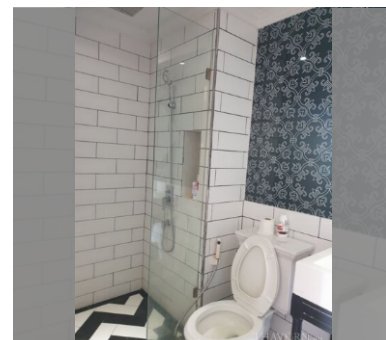

Condo for sale 1 bedroom 32 m² in Venetian Condo Resort, Pattaya

฿ 2,450,000

UNIT PARAMETERS:

UID	FS-5649
quota	thai quota
type	1 bedroom
size	32m²
floor	7
view	pool view
transfer cost	50/50

PROJECT PARAMETERS:

district	Jomtien
buildings	4
floors	8
built in	2015
maintenance	฿ 15,360/year

FACILITIES:

General information: resort, meters to beach: 500, minutes to beach: 10, open parking.

Swimming pool: swimming pool, kids pool, water slides, waterfall, jacuzzi, pool bar .

Chill zone: chill zone, garden.

Health zone: gym, sauna, hamam.

Other: reception, clubhouse, meeting room, games room, kids playgarden, CCTV, security, room service.