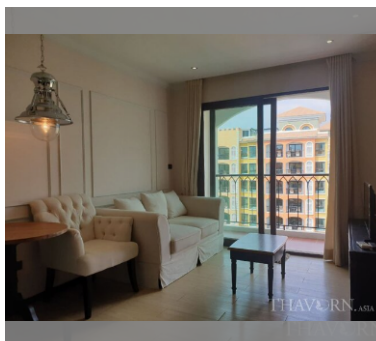

Condo for sale 1 bedroom 32 m² in Venetian Condo Resort, Pattaya

฿ 2,450,000

UNIT PARAMETERS:

UID	FS-5649
quota	thai quota
type	1 bedroom
size	32m²
floor	7
view	pool view
transfer cost	50/50
transfer fee payer	
additional cost	

PROJECT PARAMETERS:

district	Jomtien
buildings	4
floors	8
built in	2015
maintenance	฿ 15,360/year

FACILITIES:

General information: resort, meters to beach: 500, minutes to beach: 10, open parking.

Swimming pool: swimming pool, kids pool, water slides, waterfall, jacuzzi, pool bar .

Chill zone: chill zone, garden.

Health zone: gym, sauna, hamam.

Other: reception, clubhouse, meeting room, games room, kids playgarden, CCTV, security, room service.