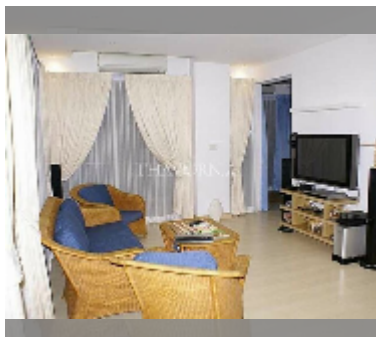

Condo for sale 1 bedroom 68 m² in Diamond Suites Resort, Pattaya

฿ 3,770,000

UNIT PARAMETERS:

UID	FS-56354
quota	foreign quota
type	1 bedroom
size	68m²
floor	2
view	pool view

PROJECT PARAMETERS:

district	Thappraya
buildings	7
floors	8
built in	2013

FACILITIES:

General information: resort, meters to beach: 700, minutes to beach: 10, open parking.

Swimming pool: swimming pool, kids pool.

Chill zone: chill zone, garden.

Health zone: gym, sauna.

Other: reception, CCTV, security, minimart.