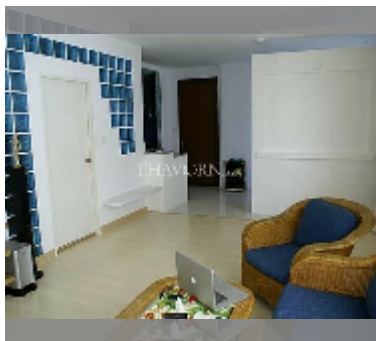

Condo for sale 1 bedroom 68 m² in Diamond Suites Resort, Pattaya

฿ 3,770,000

UNIT PARAMETERS:

UID	FS-56354
quota	foreign quota
type	1 bedroom
size	68m²
floor	2
view	pool view

PROJECT PARAMETERS:

district	Thappraya
buildings	7
floors	8
built in	2013

FACILITIES:

General information: resort, meters to beach: 700, minutes to beach: 10, open parking.

Swimming pool: swimming pool, kids pool.

Chill zone: chill zone, garden.

Health zone: gym, sauna.

Other: reception, CCTV, security, minimart.