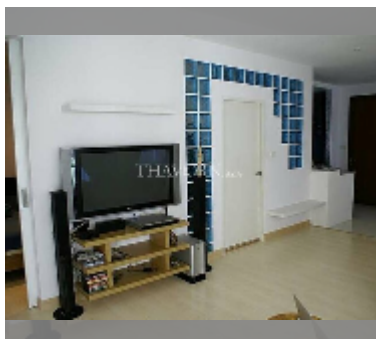

Condo for sale 1 bedroom 68 m² in Diamond Suites Resort, Pattaya

฿ 3,770,000

UNIT PARAMETERS:

UID	FS-56354
quota	foreign quota
type	1 bedroom
size	68m²
floor	2
view	pool view

PROJECT PARAMETERS:

district	Thappraya
buildings	7
floors	8
built in	2013

FACILITIES:

General information: resort, meters to beach: 700, minutes to beach: 10, open parking.

Swimming pool: swimming pool, kids pool.

Chill zone: chill zone, garden.

Health zone: gym, sauna.

Other: reception, CCTV, security, minimart.