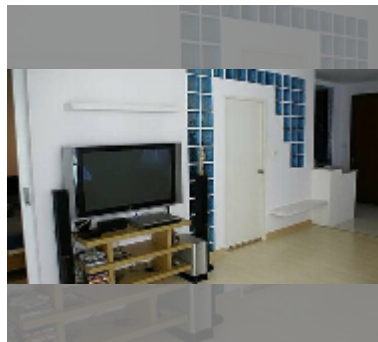

Condo for sale 1 bedroom 68 m² in Diamond Suites Resort, Pattaya

฿ 3,770,000

UNIT PARAMETERS:

UID	FS-56354
quota	foreign quota
type	1 bedroom
size	68m²
floor	2
view	pool view

PROJECT PARAMETERS:

district	Thappraya
buildings	7
floors	8
built in	2013

FACILITIES:

General information: resort, meters to beach: 700, minutes to beach: 10, open parking.

Swimming pool: swimming pool, kids pool.

Chill zone: chill zone, garden.

Health zone: gym, sauna.

Other: reception, CCTV, security, minimart.