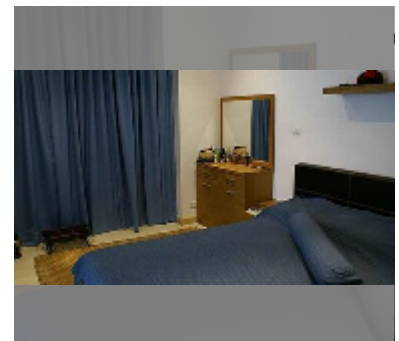

Condo for sale 1 bedroom 68 m² in Diamond Suites Resort, Pattaya

฿ 3,770,000

UNIT PARAMETERS:

UID	FS-56354
quota	foreign quota
type	1 bedroom
size	68m²
floor	2
view	pool view

PROJECT PARAMETERS:

district	Thappraya
buildings	7
floors	8
built in	2013

FACILITIES:

General information: resort, meters to beach: 700, minutes to beach: 10, open parking.

Swimming pool: swimming pool, kids pool.

Chill zone: chill zone, garden.

Health zone: gym, sauna.

Other: reception, CCTV, security, minimart.