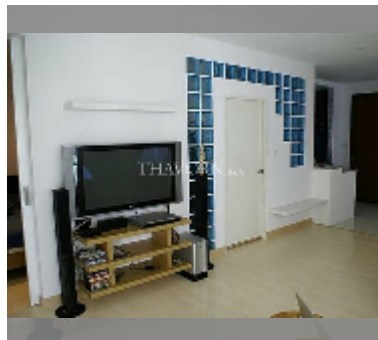

Condo for sale 1 bedroom 68 m² in Diamond Suites Resort, Pattaya

฿ 3,770,000

UNIT PARAMETERS:

UID	FS-56354
quota	foreign quota
type	1 bedroom
size	68m²
floor	2
view	pool view

PROJECT PARAMETERS:

district	Thappraya
buildings	7
floors	8
built in	2013

FACILITIES:

General information: resort, meters to beach: 700, minutes to beach: 10, open parking.

Swimming pool: swimming pool, kids pool.

Chill zone: chill zone, garden.

Health zone: gym, sauna.

Other: reception, CCTV, security, minimart.