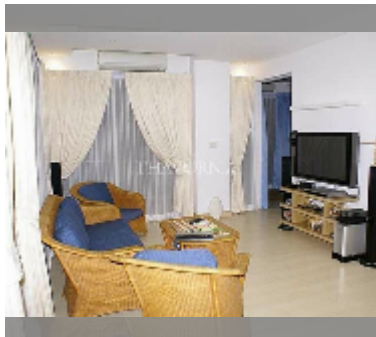

Condo for sale 1 bedroom 68 m² in Diamond Suites Resort, Pattaya

฿ 3,770,000

UNIT PARAMETERS:

UID	FS-56354
quota	foreign quota
type	1 bedroom
size	68m²
floor	2
view	pool view

PROJECT PARAMETERS:

district	Thappraya
buildings	7
floors	8
built in	2013

FACILITIES:

General information: resort, meters to beach: 700, minutes to beach: 10, open parking.

Swimming pool: swimming pool, kids pool.

Chill zone: chill zone, garden.

Health zone: gym, sauna.

Other: reception, CCTV, security, minimart.