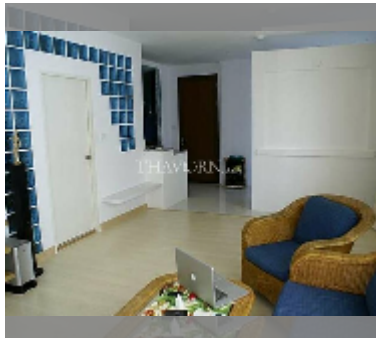

Condo for sale 1 bedroom 68 m² in Diamond Suites Resort, Pattaya

฿ 3,770,000

UNIT PARAMETERS:

UID	FS-56354
quota	foreign quota
type	1 bedroom
size	68m²
floor	2
view	pool view

PROJECT PARAMETERS:

district	Thappraya
buildings	7
floors	8
built in	2013

FACILITIES:

General information: resort, meters to beach: 700, minutes to beach: 10, open parking.

Swimming pool: swimming pool, kids pool.

Chill zone: chill zone, garden.

Health zone: gym, sauna.

Other: reception, CCTV, security, minimart.