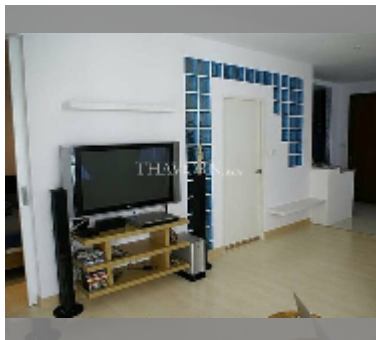

Condo for sale 1 bedroom 68 m² in Diamond Suites Resort, Pattaya

฿ 3,770,000

UNIT PARAMETERS:

UID	FS-56354
quota	foreign quota
type	1 bedroom
size	68m²
floor	2
view	pool view

PROJECT PARAMETERS:

district	Thappraya
buildings	7
floors	8
built in	2013

FACILITIES:

General information: resort, meters to beach: 700, minutes to beach: 10, open parking.

Swimming pool: swimming pool, kids pool.

Chill zone: chill zone, garden.

Health zone: gym, sauna.

Other: reception, CCTV, security, minimart.