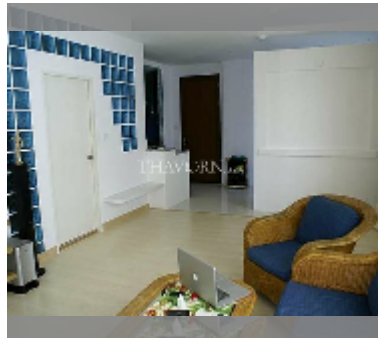

Condo for sale 1 bedroom 68 m² in Diamond Suites Resort, Pattaya

฿ 3,770,000

UNIT PARAMETERS:

UID	FS-56354
quota	foreign quota
type	1 bedroom
size	68m²
floor	2
view	pool view

PROJECT PARAMETERS:

district	Thappraya
buildings	7
floors	8
built in	2013

FACILITIES:

General information: resort, meters to beach: 700, minutes to beach: 10, open parking.

Swimming pool: swimming pool, kids pool.

Chill zone: chill zone, garden.

Health zone: gym, sauna.

Other: reception, CCTV, security, minimart.