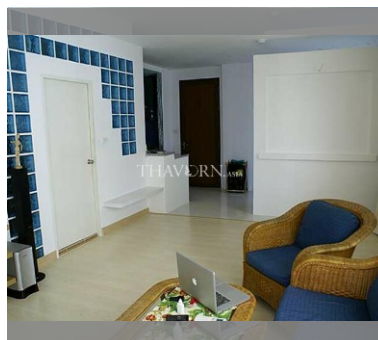

Condo for sale 1 bedroom 68 m² in Diamond Suites Resort, Pattaya

฿ 3,770,000

UNIT PARAMETERS:

UID	FS-56354
quota	foreign quota
type	1 bedroom
size	68m²
floor	2
view	pool view
transfer cost	
transfer fee payer	By the buyer
additional cost	

PROJECT PARAMETERS:

district	Thappraya
buildings	7
floors	7
built in	2015

FACILITIES:

General information: resort, meters to beach: 700, minutes to beach: 10, open parking.

Swimming pool: swimming pool, kids pool.

Chill zone: chill zone, garden.

Health zone: gym, sauna.

Other: reception, CCTV, security, minimart.