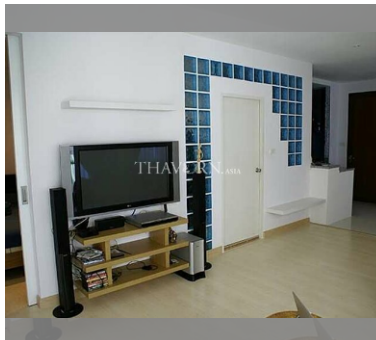

Condo for sale 1 bedroom 68 m² in Diamond Suites Resort, Pattaya

฿ 3,770,000

UNIT PARAMETERS:

UID	FS-56354
quota	foreign quota
type	1 bedroom
size	68m²
floor	2
view	pool view
quality	not chosen
transfer fee payer	By the buyer

PROJECT PARAMETERS:

district	Thappraya
buildings	7
floors	7
built in	2015

FACILITIES:

General information: resort, meters to beach: 700, minutes to beach: 10, open parking.

Swimming pool: swimming pool, kids pool.

Chill zone: chill zone, garden.

Health zone: gym, sauna.

Other: reception, CCTV, security, minimart.