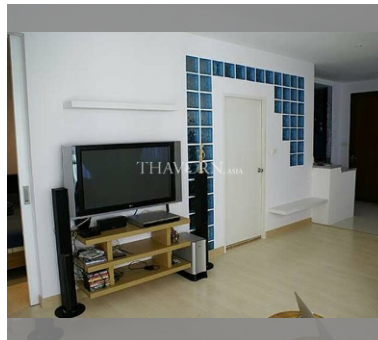

Condo for sale 1 bedroom 68 m² in Diamond Suites Resort, Pattaya

฿ 3,770,000

UNIT PARAMETERS:

UID	FS-56354
quota	foreign quota
type	1 bedroom
size	68m²
floor	2
view	pool view
transfer cost	
transfer fee payer	By the buyer
additional cost	

PROJECT PARAMETERS:

district	Thappraya
buildings	7
floors	7
built in	2015

FACILITIES:

General information: resort, meters to beach: 700, minutes to beach: 10, open parking.

Swimming pool: swimming pool, kids pool.

Chill zone: chill zone, garden.

Health zone: gym, sauna.

Other: reception, CCTV, security, minimart.