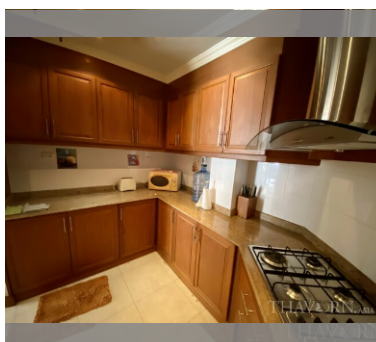

Condo for sale 2 bedroom 125 m² in Nordic Residence, Pattaya

฿ 8,000,000

UNIT PARAMETERS:

UID	FS-5608
quota	foreign quota
type	2 bedroom
size	125m²
floor	6
view	pool view
transfer cost	50/50

PROJECT PARAMETERS:

district	Pratumnak
buildings	1
floors	7
built in	2008
maintenance	฿ 60,000/year

FACILITIES:

General information: resort, meters to beach: 400, open parking, covered parking.
Swimming pool: swimming pool, kids pool.
Chill zone: chill zone, garden.
Other: reception, CCTV, security, minimart, laundry.