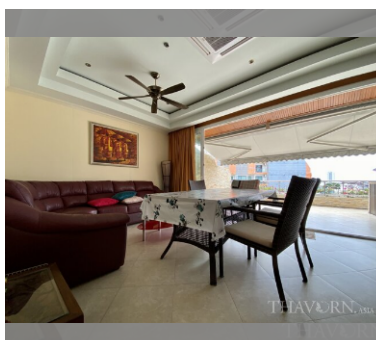

### FACILITIES:

**General information:** resort, meters to beach: 400, open parking, covered parking.  
**Swimming pool:** swimming pool, kids pool.  
**Chill zone:** chill zone, garden.  
**Other:** reception, CCTV, security, minimart, laundry.