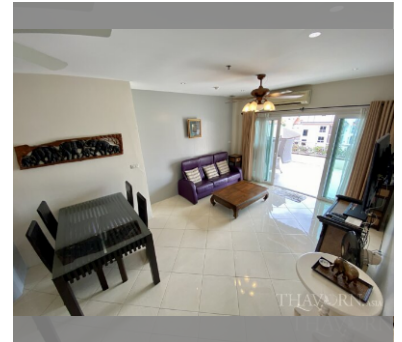

Condo for sale 1 bedroom 75 m² in Nordic Residence, Pattaya

฿ 5,300,000

UNIT PARAMETERS:

UID	FS-5607
quota	foreign quota
type	1 bedroom
size	75m ²
floor	6
view	pool view
transfer cost	50/50
transfer fee payer	50/50

PROJECT PARAMETERS:

district	Pratumnak
buildings	1
floors	7
built in	2008
maintenance	฿ 36,000/year

FACILITIES:

General information: resort, meters to beach: 400, open parking, covered parking.
Swimming pool: swimming pool, kids pool.
Chill zone: chill zone, garden.
Other: reception, CCTV, security, minimart, laundry.