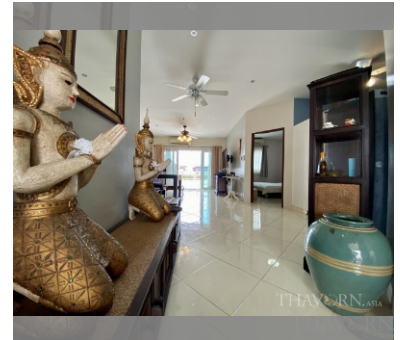

Condo for sale 1 bedroom 75 m² in Nordic Residence, Pattaya

฿ 5,300,000

UNIT PARAMETERS:

UID	FS-5607
quota	foreign quota
type	1 bedroom
size	75m ²
floor	6
view	pool view
transfer cost	50/50
transfer fee payer	50/50

PROJECT PARAMETERS:

district	Pratumnak
buildings	1
floors	7
built in	2008
maintenance	฿ 36,000/year

FACILITIES:

General information: resort, meters to beach: 400, open parking, covered parking.
Swimming pool: swimming pool, kids pool.
Chill zone: chill zone, garden.
Other: reception, CCTV, security, minimart, laundry.