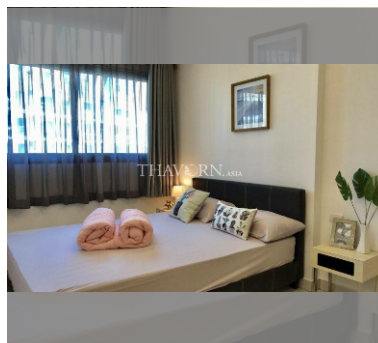

Condo for sale 1 bedroom 37 m² in Laguna Beach Resort 2, Pattaya

฿ 1,900,000

UNIT PARAMETERS:

UID	FS-55862
quota	thai quota
type	1 bedroom
size	37m²
floor	4
view	pool view
transfer fee payer	Seller and Buyer 50/50

PROJECT PARAMETERS:

district	Jomtien
buildings	4
floors	8
built in	2016

FACILITIES:

General information: resort, meters to beach: 700, minutes to beach: 10, underground parking.

Swimming pool: swimming pool, kids pool, water slides, waterfall, jacuzzi, pool bar .

Chill zone: chill zone, garden.

Health zone: gym, sauna, massage.

Other: reception, lobby, clubhouse, kids playgarden, CCTV, security, minimart, laundry.