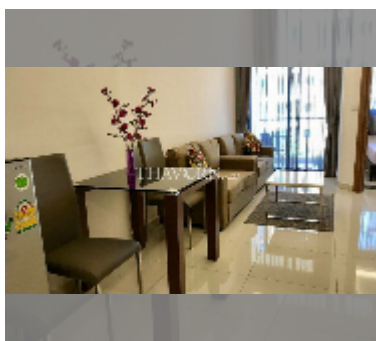

Condo for sale 1 bedroom 37 m² in Laguna Beach Resort 2, Pattaya

฿ 1,900,000

UNIT PARAMETERS:

UID	FS-55862
quota	thai quota
type	1 bedroom
size	37m ²
floor	4
view	pool view

PROJECT PARAMETERS:

district	Jomtien
buildings	4
floors	8
built in	2016

Health zone: gym, sauna, massage.

Other: reception, lobby, clubhouse, kids playgarden, CCTV, security, minimart, laundry.

[details](#)