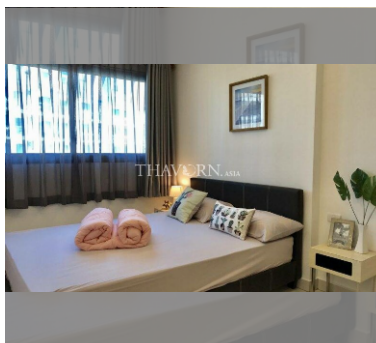

Condo for sale 1 bedroom 37 m² in Laguna Beach Resort 2, Pattaya

฿ 1,900,000

UNIT PARAMETERS:

UID	FS-55862
quota	thai quota
type	1 bedroom
size	37m²
floor	4
view	pool view
transfer fee payer	Seller and Buyer 50/50

PROJECT PARAMETERS:

district	Jomtien
buildings	4
floors	8
built in	2016

FACILITIES:

General information: resort, meters to beach: 700, minutes to beach: 10, underground parking.

Swimming pool: swimming pool, kids pool, water slides, waterfall, jacuzzi, pool bar .

Chill zone: chill zone, garden.

Health zone: gym, sauna, massage.

Other: reception, lobby, clubhouse, kids playgarden, CCTV, security, minimart, laundry.