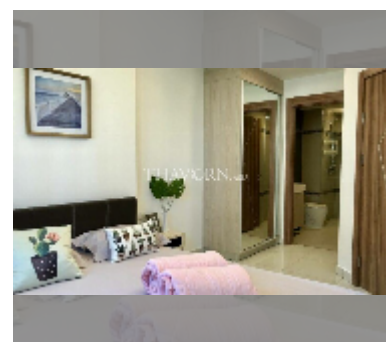

Condo for sale 1 bedroom 37 m² in Laguna Beach Resort 2, Pattaya

฿ 1,900,000

UNIT PARAMETERS:

UID	FS-55862
quota	thai quota
type	1 bedroom
size	37m ²
floor	4
view	pool view

PROJECT PARAMETERS:

district	Jomtien
buildings	4
floors	8
built in	2016

Health zone: gym, sauna, massage.

Other: reception, lobby, clubhouse, kids playgarden, CCTV, security, minimart, laundry.

[details](#)