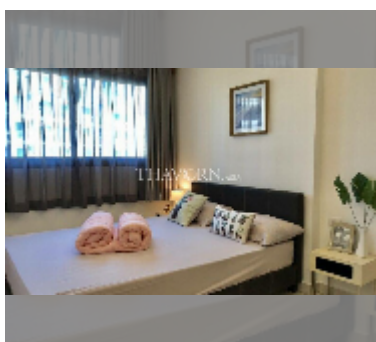

Condo for sale 1 bedroom 37 m² in Laguna Beach Resort 2, Pattaya

฿ 1,900,000

UNIT PARAMETERS:

UID	FS-55862
quota	thai quota
type	1 bedroom
size	37m²
floor	4
view	pool view

PROJECT PARAMETERS:

district	Jomtien
buildings	4
floors	8
built in	2016

FACILITIES:

General information: resort, meters to beach: 700, minutes to beach: 10, underground parking.

Swimming pool: swimming pool, kids pool, water slides, waterfall, jacuzzi, pool bar .

Chill zone: chill zone, garden.

Health zone: gym, sauna, massage.

Other: reception, lobby, clubhouse, kids playgarden, CCTV, security, minimart, laundry.