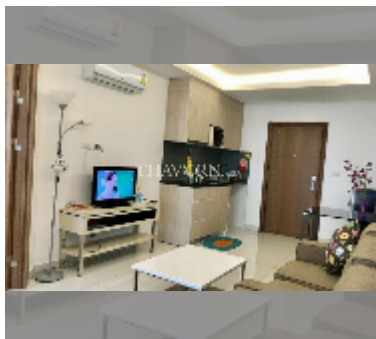

Condo for sale 1 bedroom 37 m² in Laguna Beach Resort 2, Pattaya

฿ 1,900,000

UNIT PARAMETERS:

UID	FS-55862
quota	thai quota
type	1 bedroom
size	37m ²
floor	4
view	pool view

PROJECT PARAMETERS:

district	Jomtien
buildings	4
floors	8
built in	2016

Health zone: gym, sauna, massage.

Other: reception, lobby, clubhouse, kids playgarden, CCTV, security, minimart, laundry.

[details](#)