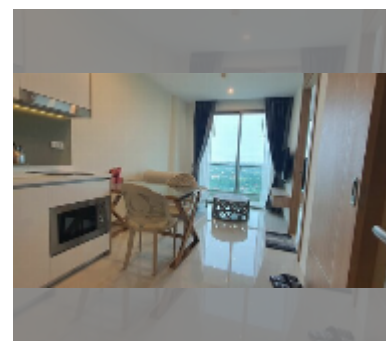

Condo for sale 1 bedroom 35 m² in The Riviera Jomtien, Pattaya

฿ 3,900,000

UNIT PARAMETERS:

UID	FS-55678
quota	thai quota
type	1 bedroom
size	35m²
floor	27
view	city view
equipment: furniture, kitchen appliances, air conditioner, television, washing-machine, refrigerator	
online viewing	yes

PROJECT PARAMETERS:

district	Jomtien
buildings	1
floors	46
built in	2019
maintenance	฿ 21,000/year

FACILITIES:

General information: highrise, pets are allowed, multy-level parking, covered parking.

Swimming pool: swimming pool, kids pool, rooftop pool, infinity view, waterfall, jacuzzi.

Chill zone: chill zone, garden, rooftop chillout.

Health zone: gym, sauna, hamam.

Other: reception, lobby, meeting room, games room, CCTV, security, laundry, room service.