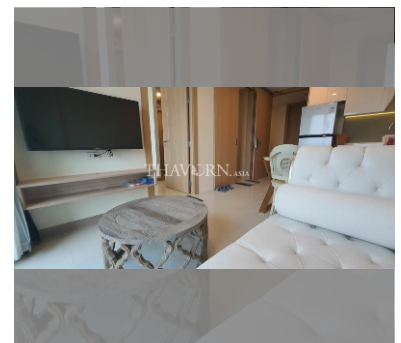

Condo for sale 1 bedroom 35 m² in The Riviera Jomtien, Pattaya

฿ 4,600,000

UNIT PARAMETERS:

UID	FS-55678
quota	thai quota
type	1 bedroom
size	35m²
floor	27
view	city view
quality	not chosen
transfer fee payer	Buyer and seller 50/50

PROJECT PARAMETERS:

district	Jomtien
buildings	1
floors	46
built in	2019
maintenance	฿ 21,000/year

FACILITIES:

General information: highrise, pets are allowed, multy-level parking, covered parking.

Swimming pool: swimming pool, kids pool, rooftop pool, infinity view, waterfall, jacuzzi.

Chill zone: chill zone, garden, rooftop chillout.

Health zone: gym, sauna, hamam.

Other: reception, lobby, meeting room, games room, CCTV, security, laundry, room service.