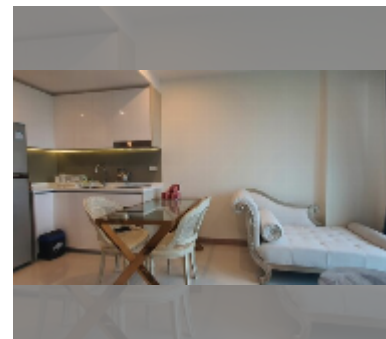

Condo for sale 1 bedroom 35 m² in The Riviera Jomtien, Pattaya

฿ 3,900,000

UNIT PARAMETERS:

UID	FS-55678
quota	thai quota
type	1 bedroom
size	35m ²
floor	27
view	city view
equipment: furniture, kitchen appliances, air conditioner, television, washing-machine, refrigerator	
online viewing	yes

PROJECT PARAMETERS:

district	Jomtien
buildings	1
floors	46
built in	2019
maintenance	฿ 21,000/year

FACILITIES:

General information: highrise, pets are allowed, multy-level parking, covered parking.

Swimming pool: swimming pool, kids pool, rooftop pool, infinity view, waterfall, jacuzzi.

Chill zone: chill zone, garden, rooftop chillout.

Health zone: gym, sauna, hamam.

Other: reception, lobby, meeting room, games room, CCTV, security, laundry, room service.

[details](#)