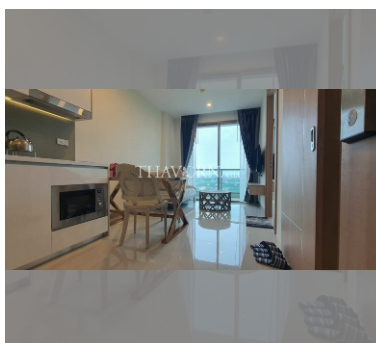

Condo for sale 1 bedroom 35 m² in The Riviera Jomtien, Pattaya

฿ 4,600,000

UNIT PARAMETERS:

UID	FS-55678
quota	thai quota
type	1 bedroom
size	35m²
floor	27
view	city view
quality	not chosen
transfer fee payer	Buyer and seller 50/50

PROJECT PARAMETERS:

district	Jomtien
buildings	1
floors	46
built in	2019
maintenance	฿ 21,000/year

FACILITIES:

General information: highrise, pets are allowed, multy-level parking, covered parking.

Swimming pool: swimming pool, kids pool, rooftop pool, infinity view, waterfall, jacuzzi.

Chill zone: chill zone, garden, rooftop chillout.

Health zone: gym, sauna, hamam.

Other: reception, lobby, meeting room, games room, CCTV, security, laundry, room service.