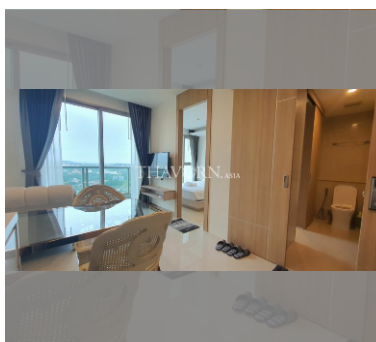

Condo for sale 1 bedroom 35 m² in The Riviera Jomtien, Pattaya

฿ 4,600,000

UNIT PARAMETERS:

| | |
|--------------------|------------------------|
| UID | FS-55678 |
| quota | thai quota |
| type | 1 bedroom |
| size | 35m ² |
| floor | 27 |
| view | city view |
| quality | not chosen |
| transfer fee payer | Buyer and seller 50/50 |

Swimming pool: swimming pool, kids pool, rooftop pool, infinity view, waterfall, jacuzzi.

Chill zone: chill zone, garden, rooftop chillout.

Health zone: gym, sauna, hamam.

Other: reception, lobby, meeting room, games room, CCTV, security, laundry, room service.