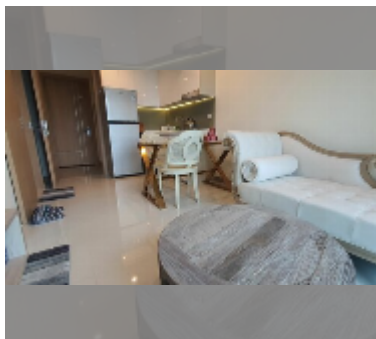

Condo for sale 1 bedroom 35 m² in The Riviera Jomtien, Pattaya

฿ 3,900,000

UNIT PARAMETERS:

UID	FS-55678
quota	thai quota
type	1 bedroom
size	35m ²
floor	27
view	city view
equipment: furniture, kitchen appliances, air conditioner, television, washing-machine, refrigerator	
online viewing	yes

PROJECT PARAMETERS:

district	Jomtien
buildings	1
floors	46
built in	2019
maintenance	฿ 21,000/year

FACILITIES:

General information: highrise, pets are allowed, multy-level parking, covered parking.

Swimming pool: swimming pool, kids pool, rooftop pool, infinity view, waterfall, jacuzzi.

Chill zone: chill zone, garden, rooftop chillout.

Health zone: gym, sauna, hamam.

Other: reception, lobby, meeting room, games room, CCTV, security, laundry, room service.

[details](#)