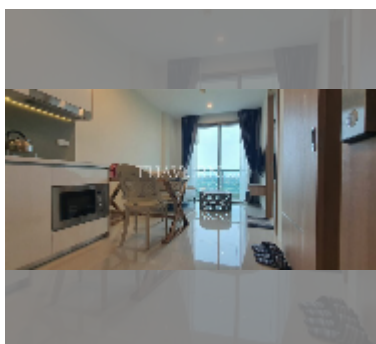

Condo for sale 1 bedroom 35 m² in The Riviera Jomtien, Pattaya

฿ 3,900,000

UNIT PARAMETERS:

UID	FS-55678
quota	thai quota
type	1 bedroom
size	35m ²
floor	27
view	city view
equipment: furniture, kitchen appliances, air conditioner, television, washing-machine, refrigerator	
online viewing	yes

PROJECT PARAMETERS:

district	Jomtien
buildings	1
floors	46
built in	2019
maintenance	฿ 21,000/year

FACILITIES:

General information: highrise, pets are allowed, multy-level parking, covered parking.

Swimming pool: swimming pool, kids pool, rooftop pool, infinity view, waterfall, jacuzzi.

Chill zone: chill zone, garden, rooftop chillout.

Health zone: gym, sauna, hamam.

Other: reception, lobby, meeting room, games room, CCTV, security, laundry, room service.

details