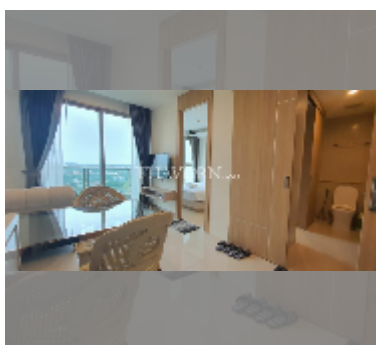

Condo for sale 1 bedroom 35 m² in The Riviera Jomtien, Pattaya

฿ 3,900,000

UNIT PARAMETERS:

UID	FS-55678
quota	thai quota
type	1 bedroom
size	35m ²
floor	27
view	city view
equipment: furniture, kitchen appliances, air conditioner, television, washing-machine, refrigerator	
online viewing	yes

PROJECT PARAMETERS:

district	Jomtien
buildings	1
floors	46
built in	2019
maintenance	฿ 21,000/year

FACILITIES:

General information: highrise, pets are allowed, multy-level parking, covered parking.

Swimming pool: swimming pool, kids pool, rooftop pool, infinity view, waterfall, jacuzzi.

Chill zone: chill zone, garden, rooftop chillout.

Health zone: gym, sauna, hamam.

Other: reception, lobby, meeting room, games room, CCTV, security, laundry, room service.

details