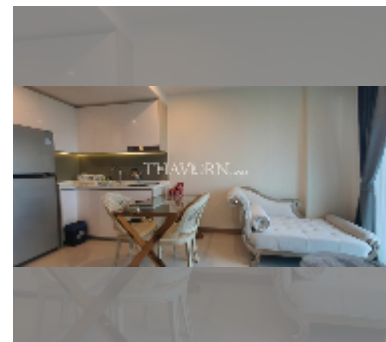

Condo for sale 1 bedroom 35 m² in The Riviera Jomtien, Pattaya

฿ 3,900,000

UNIT PARAMETERS:

UID	FS-55678
quota	thai quota
type	1 bedroom
size	35m ²
floor	27
view	city view
equipment: furniture, kitchen appliances, air conditioner, television, washing-machine, refrigerator	
online viewing	yes

PROJECT PARAMETERS:

district	Jomtien
buildings	1
floors	46
built in	2019
maintenance	฿ 21,000/year

FACILITIES:

General information: highrise, pets are allowed, multy-level parking, covered parking.

Swimming pool: swimming pool, kids pool, rooftop pool, infinity view, waterfall, jacuzzi.

Chill zone: chill zone, garden, rooftop chillout.

Health zone: gym, sauna, hamam.

Other: reception, lobby, meeting room, games room, CCTV, security, laundry, room service.

details