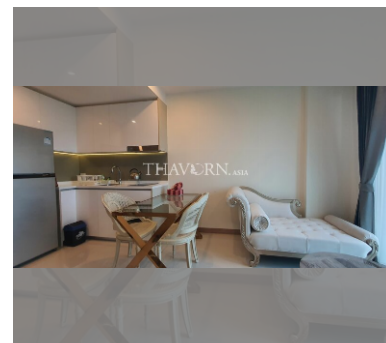

Condo for sale 1 bedroom 35 m² in The Riviera Jomtien, Pattaya

฿ 4,600,000

UNIT PARAMETERS:

UID	FS-55678
quota	thai quota
type	1 bedroom
size	35m²
floor	27
view	city view
quality	not chosen
transfer fee payer	Buyer and seller 50/50

PROJECT PARAMETERS:

district	Jomtien
buildings	1
floors	46
built in	2019
maintenance	฿ 21,000/year

FACILITIES:

General information: highrise, pets are allowed, multy-level parking, covered parking.

Swimming pool: swimming pool, kids pool, rooftop pool, infinity view, waterfall, jacuzzi.

Chill zone: chill zone, garden, rooftop chillout.

Health zone: gym, sauna, hamam.

Other: reception, lobby, meeting room, games room, CCTV, security, laundry, room service.