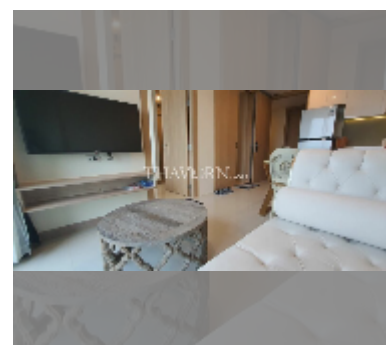

Condo for sale 1 bedroom 35 m² in The Riviera Jomtien, Pattaya

฿ 3,900,000

UNIT PARAMETERS:

UID	FS-55678
quota	thai quota
type	1 bedroom
size	35m ²
floor	27
view	city view
equipment: furniture, kitchen appliances, air conditioner, television, washing-machine, refrigerator	
online viewing	yes

Chill zone: chill zone, garden, rooftop chillout.

Health zone: gym, sauna, hamam.

Other: reception, lobby, meeting room, games room, CCTV, security, laundry, room service.

details