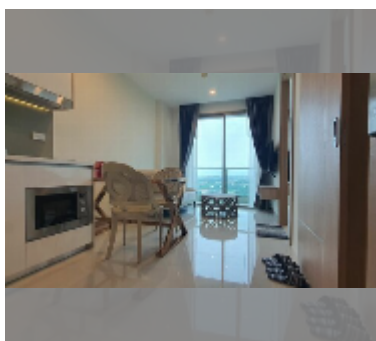

Condo for sale 1 bedroom 35 m² in The Riviera Jomtien, Pattaya

฿ 3,900,000

UNIT PARAMETERS:

UID	FS-55678
quota	thai quota
type	1 bedroom
size	35m²
floor	27
view	city view
equipment: furniture, kitchen appliances, air conditioner, television, washing-machine, refrigerator	
online viewing	yes

PROJECT PARAMETERS:

district	Jomtien
buildings	1
floors	46
built in	2019
maintenance	฿ 21,000/year

FACILITIES:

General information: highrise, pets are allowed, multy-level parking, covered parking.

Swimming pool: swimming pool, kids pool, rooftop pool, infinity view, waterfall, jacuzzi.

Chill zone: chill zone, garden, rooftop chillout.

Health zone: gym, sauna, hamam.

Other: reception, lobby, meeting room, games room, CCTV, security, laundry, room service.