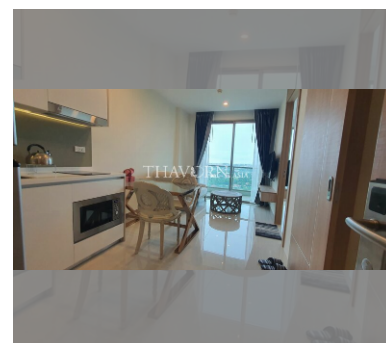

Condo for sale 1 bedroom 35 m² in The Riviera Jomtien, Pattaya

฿ 4,600,000

UNIT PARAMETERS:

UID	FS-55678
quota	thai quota
type	1 bedroom
size	35m²
floor	27
view	city view
quality	not chosen
transfer fee payer	Buyer and seller 50/50

PROJECT PARAMETERS:

district	Jomtien
buildings	1
floors	46
built in	2019
maintenance	฿ 21,000/year

FACILITIES:

General information: highrise, pets are allowed, multy-level parking, covered parking.

Swimming pool: swimming pool, kids pool, rooftop pool, infinity view, waterfall, jacuzzi.

Chill zone: chill zone, garden, rooftop chillout.

Health zone: gym, sauna, hamam.

Other: reception, lobby, meeting room, games room, CCTV, security, laundry, room service.