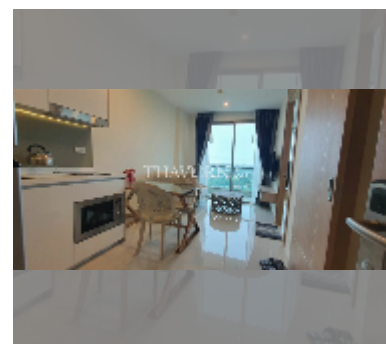

Condo for sale 1 bedroom 35 m² in The Riviera Jomtien, Pattaya

฿ 3,900,000

UNIT PARAMETERS:

UID	FS-55678
quota	thai quota
type	1 bedroom
size	35m ²
floor	27
view	city view
equipment: furniture, kitchen appliances, air conditioner, television, washing-machine, refrigerator	
online viewing	yes

Chill zone: chill zone, garden, rooftop chillout.

Health zone: gym, sauna, hamam.

Other: reception, lobby, meeting room, games room, CCTV, security, laundry, room service.

details