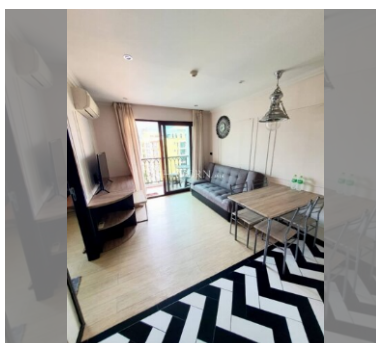

Condo for sale 1 bedroom 35 m² in Venetian Condo Resort, Pattaya

฿ 2,580,000

UNIT PARAMETERS:

UID	FS-54618
quota	foreign quota
type	1 bedroom
size	35m ²
floor	8
view	pool view
transfer cost	
transfer fee payer	seller and buyer 50/50
additional cost	

Chill zone: chill zone, garden.

Health zone: gym, sauna, hamam.

Other: reception, clubhouse, meeting room, games room, kids playgarden, CCTV, security, room service.

details