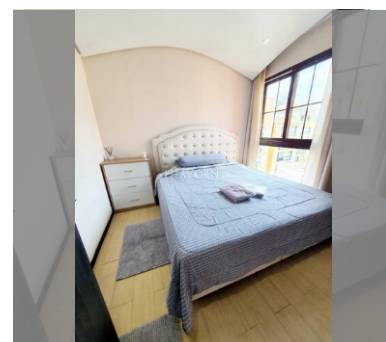

Condo for sale 1 bedroom 35 m² in Venetian Condo Resort, Pattaya

฿ 2,580,000

UNIT PARAMETERS:

UID	FS-54618
quota	foreign quota
type	1 bedroom
size	35m²
floor	8
view	pool view
transfer cost	
transfer fee payer	seller and buyer 50/50
additional cost	

PROJECT PARAMETERS:

district	Jomtien
buildings	4
floors	8
built in	2015
maintenance	฿ 16,800/year

FACILITIES:

General information: resort, meters to beach: 500, minutes to beach: 10, open parking.

Swimming pool: swimming pool, kids pool, water slides, waterfall, jacuzzi, pool bar .

Chill zone: chill zone, garden.

Health zone: gym, sauna, hamam.

Other: reception, clubhouse, meeting room, games room, kids playgarden, CCTV, security, room service.