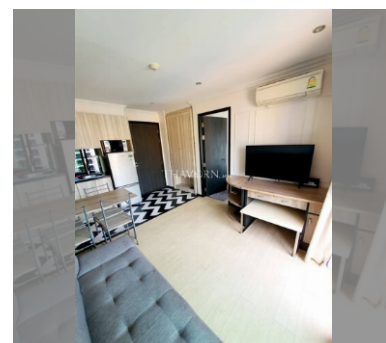

Condo for sale 1 bedroom 35 m² in Venetian Condo Resort, Pattaya

฿ 2,580,000

UNIT PARAMETERS:

UID	FS-54618
quota	foreign quota
type	1 bedroom
size	35m ²
floor	8
view	pool view
transfer cost	
transfer fee payer	seller and buyer 50/50
additional cost	

PROJECT PARAMETERS:

district	Jomtien
buildings	4
floors	8
built in	2015
maintenance	฿ 16,800/year

FACILITIES:

General information: resort, meters to beach: 500, minutes to beach: 10, open parking.

Swimming pool: swimming pool, kids pool, water slides, waterfall, jacuzzi, pool bar .

Chill zone: chill zone, garden.

Health zone: gym, sauna, hamam.

Other: reception, clubhouse, meeting room, games room, kids playgarden, CCTV, security, room service.

details