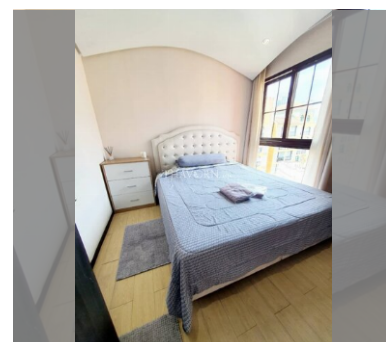

Condo for sale 1 bedroom 35 m² in Venetian Condo Resort, Pattaya

฿ 2,580,000

UNIT PARAMETERS:

UID	FS-54618
quota	foreign quota
type	1 bedroom
size	35m²
floor	8
view	pool view
transfer fee payer	seller and buyer 50/50

PROJECT PARAMETERS:

district	Jomtien
buildings	4
floors	8
built in	2015
maintenance	฿ 16,800/year

FACILITIES:

General information: resort, meters to beach: 500, minutes to beach: 10, open parking.

Swimming pool: swimming pool, kids pool, water slides, waterfall, jacuzzi, pool bar .

Chill zone: chill zone, garden.

Health zone: gym, sauna, hamam.

Other: reception, clubhouse, meeting room, games room, kids playgarden, CCTV, security, room service.