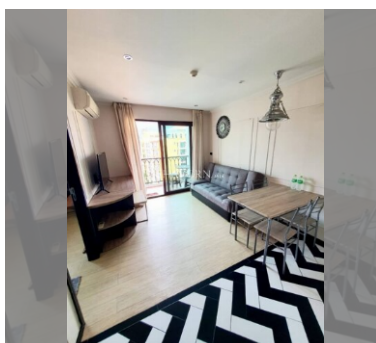

Condo for sale 1 bedroom 35 m² in Venetian Condo Resort, Pattaya

฿ 2,580,000

UNIT PARAMETERS:

UID	FS-54618
quota	foreign quota
type	1 bedroom
size	35m²
floor	8
view	pool view
transfer cost	
transfer fee payer	seller and buyer 50/50
additional cost	

PROJECT PARAMETERS:

district	Jomtien
buildings	4
floors	8
built in	2015
maintenance	฿ 16,800/year

FACILITIES:

General information: resort, meters to beach: 500, minutes to beach: 10, open parking.

Swimming pool: swimming pool, kids pool, water slides, waterfall, jacuzzi, pool bar .

Chill zone: chill zone, garden.

Health zone: gym, sauna, hamam.

Other: reception, clubhouse, meeting room, games room, kids playgarden, CCTV, security, room service.