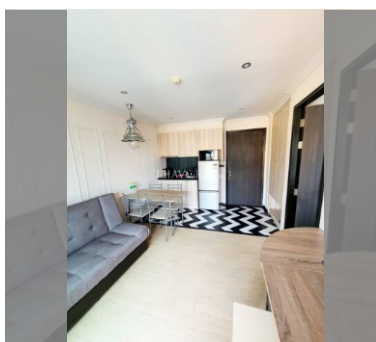

Condo for sale 1 bedroom 35 m² in Venetian Condo Resort, Pattaya

฿ 2,580,000

UNIT PARAMETERS:

UID	FS-54618
quota	foreign quota
type	1 bedroom
size	35m²
floor	8
view	pool view
transfer cost	
transfer fee payer	seller and buyer 50/50
additional cost	

PROJECT PARAMETERS:

district	Jomtien
buildings	4
floors	8
built in	2015
maintenance	฿ 16,800/year

FACILITIES:

General information: resort, meters to beach: 500, minutes to beach: 10, open parking.

Swimming pool: swimming pool, kids pool, water slides, waterfall, jacuzzi, pool bar .

Chill zone: chill zone, garden.

Health zone: gym, sauna, hamam.

Other: reception, clubhouse, meeting room, games room, kids playgarden, CCTV, security, room service.