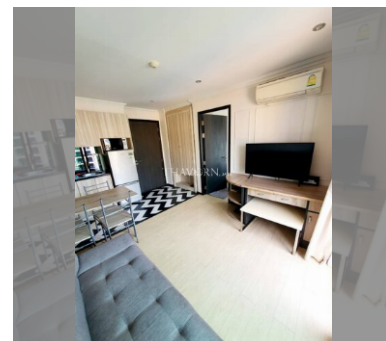

Condo for sale 1 bedroom 35 m² in Venetian Condo Resort, Pattaya

฿ 2,580,000

UNIT PARAMETERS:

UID	FS-54618
quota	foreign quota
type	1 bedroom
size	35m ²
floor	8
view	pool view
transfer fee payer	seller and buyer 50/50

PROJECT PARAMETERS:

district	Jomtien
buildings	4
floors	8
built in	2015
maintenance	฿ 16,800/year

FACILITIES:

General information: resort, meters to beach: 500, minutes to beach: 10, open parking.

Swimming pool: swimming pool, kids pool, water slides, waterfall, jacuzzi, pool bar .

Chill zone: chill zone, garden.

Health zone: gym, sauna, hamam.

Other: reception, clubhouse, meeting room, games room, kids playgarden, CCTV, security, room service.

details