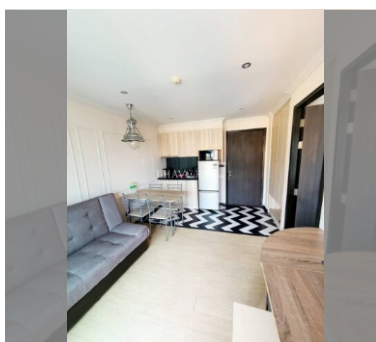

Condo for sale 1 bedroom 35 m² in Venetian Condo Resort, Pattaya

฿ 2,580,000

UNIT PARAMETERS:

UID	FS-54618
quota	foreign quota
type	1 bedroom
size	35m²
floor	8
view	pool view
transfer fee payer	seller and buyer 50/50

PROJECT PARAMETERS:

district	Jomtien
buildings	4
floors	8
built in	2015
maintenance	฿ 16,800/year

FACILITIES:

General information: resort, meters to beach: 500, minutes to beach: 10, open parking.

Swimming pool: swimming pool, kids pool, water slides, waterfall, jacuzzi, pool bar .

Chill zone: chill zone, garden.

Health zone: gym, sauna, hamam.

Other: reception, clubhouse, meeting room, games room, kids playgarden, CCTV, security, room service.