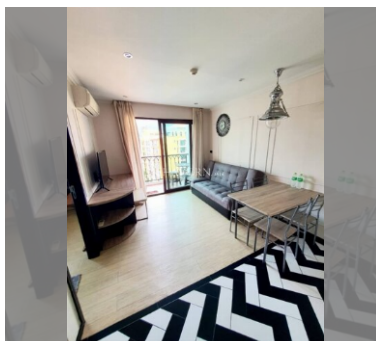

Condo for sale 1 bedroom 35 m² in Venetian Condo Resort, Pattaya

฿ 2,580,000

UNIT PARAMETERS:

UID	FS-54618
quota	foreign quota
type	1 bedroom
size	35m ²
floor	8
view	pool view
transfer fee payer	seller and buyer 50/50

Chill zone: chill zone, garden.

Health zone: gym, sauna, hamam.

Other: reception, clubhouse, meeting room, games room, kids playgarden, CCTV, security, room service.

details