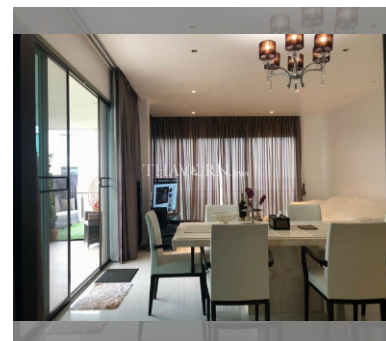

Condo for sale 3 bedroom 151 m² in The Sanctuary, Pattaya

฿ 15,910,000

UNIT PARAMETERS:

| | |
|--------------------|------------------------|
| UID | FS-53578 |
| quota | foreign quota |
| type | 3 bedroom |
| size | 151m ² |
| floor | 4 |
| view | sea view |
| quality | not chosen |
| transfer fee payer | Seller and buyer 50/50 |

Swimming pool: swimming pool.

Chill zone: chill zone, garden.

Health zone: gym, sauna.

Other: lobby, kids playgarden, CCTV, security, minimart.

details