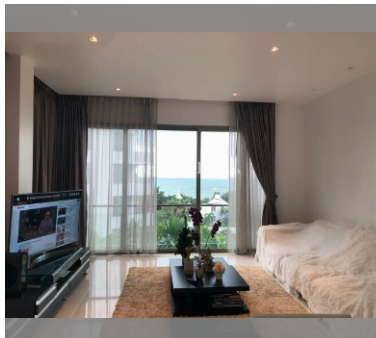

Condo for sale 3 bedroom 151 m² in The Sanctuary, Pattaya

฿ 15,910,000

UNIT PARAMETERS:

UID	FS-53578
quota	foreign quota
type	3 bedroom
size	151m²
floor	4
view	sea view
quality	not chosen
transfer fee payer	Seller and buyer 50/50

PROJECT PARAMETERS:

district	Wongamat
buildings	5
floors	8
built in	2009
maintenance	฿ 63,420/year

FACILITIES:

General information: boutique, underground parking.

Swimming pool: swimming pool.

Chill zone: chill zone, garden.

Health zone: gym, sauna.

Other: lobby, kids playgarden, CCTV, security, minimart.