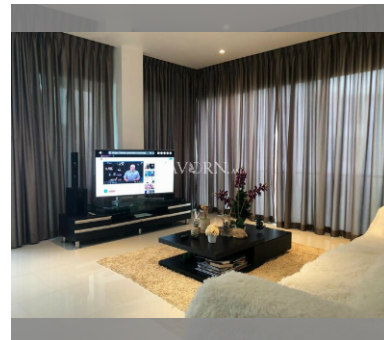

Condo for sale 3 bedroom 151 m² in The Sanctuary, Pattaya

฿ 15,910,000

UNIT PARAMETERS:

UID	FS-53578
quota	foreign quota
type	3 bedroom
size	151m²
floor	4
view	sea view
transfer fee payer	Seller and buyer 50/50

PROJECT PARAMETERS:

district	Wongamat
buildings	5
floors	8
built in	2009
maintenance	฿ 63,420/year

FACILITIES:

General information: boutique, underground parking.

Swimming pool: swimming pool.

Chill zone: chill zone, garden.

Health zone: gym, sauna.

Other: lobby, kids playgarden, CCTV, security, minimart.