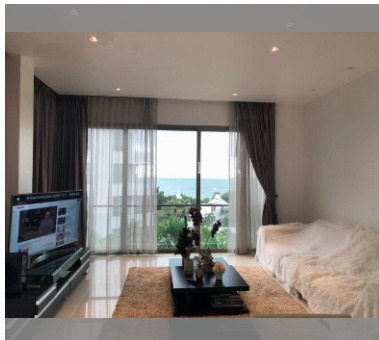

Condo for sale 3 bedroom 151 m² in The Sanctuary, Pattaya

฿ 15,910,000

UNIT PARAMETERS:

UID	FS-53578
quota	foreign quota
type	3 bedroom
size	151m²
floor	4
view	sea view
transfer fee payer	Seller and buyer 50/50

PROJECT PARAMETERS:

district	Wongamat
buildings	5
floors	8
built in	2009
maintenance	฿ 63,420/year

FACILITIES:

General information: boutique, underground parking.

Swimming pool: swimming pool.

Chill zone: chill zone, garden.

Health zone: gym, sauna.

Other: lobby, kids playgarden, CCTV, security, minimart.