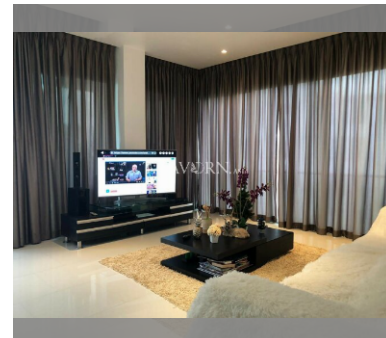

Condo for sale 3 bedroom 151 m² in The Sanctuary, Pattaya

฿ 15,910,000

UNIT PARAMETERS:

UID	FS-53578
quota	foreign quota
type	3 bedroom
size	151m²
floor	4
view	sea view
quality	not chosen
transfer fee payer	Seller and buyer 50/50

PROJECT PARAMETERS:

district	Wongamat
buildings	5
floors	8
built in	2009
maintenance	฿ 63,420/year

FACILITIES:

General information: boutique, underground parking.

Swimming pool: swimming pool.

Chill zone: chill zone, garden.

Health zone: gym, sauna.

Other: lobby, kids playgarden, CCTV, security, minimart.