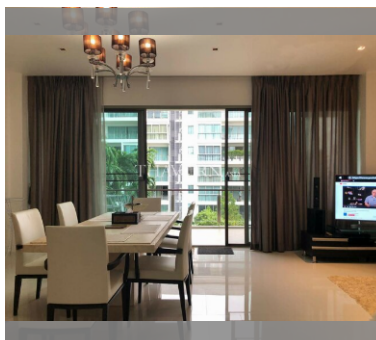

Condo for sale 3 bedroom 151 m² in The Sanctuary, Pattaya

฿ 15,910,000

UNIT PARAMETERS:

UID	FS-53578
quota	foreign quota
type	3 bedroom
size	151m²
floor	4
view	sea view
quality	not chosen
transfer fee payer	Seller and buyer 50/50

PROJECT PARAMETERS:

district	Wongamat
buildings	5
floors	8
built in	2009
maintenance	฿ 63,420/year

FACILITIES:

General information: boutique, underground parking.

Swimming pool: swimming pool.

Chill zone: chill zone, garden.

Health zone: gym, sauna.

Other: lobby, kids playgarden, CCTV, security, minimart.