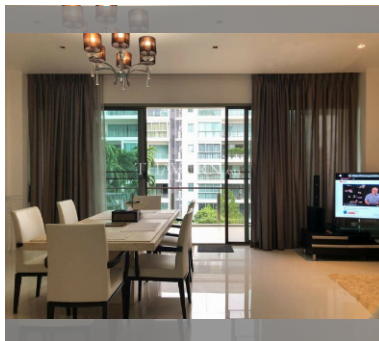

Condo for sale 3 bedroom 151 m² in The Sanctuary, Pattaya

฿ 15,910,000

UNIT PARAMETERS:

UID	FS-53578
quota	foreign quota
type	3 bedroom
size	151m²
floor	4
view	sea view
transfer fee payer	Seller and buyer 50/50

PROJECT PARAMETERS:

district	Wongamat
buildings	5
floors	8
built in	2009
maintenance	฿ 63,420/year

FACILITIES:

General information: boutique, underground parking.

Swimming pool: swimming pool.

Chill zone: chill zone, garden.

Health zone: gym, sauna.

Other: lobby, kids playgarden, CCTV, security, minimart.