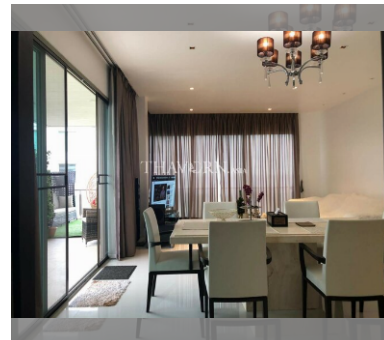

Condo for sale 3 bedroom 151 m² in The Sanctuary, Pattaya

฿ 15,910,000

UNIT PARAMETERS:

| | |
|--------------------|------------------------|
| UID | FS-53578 |
| quota | foreign quota |
| type | 3 bedroom |
| size | 151m ² |
| floor | 4 |
| view | sea view |
| transfer fee payer | Seller and buyer 50/50 |

Swimming pool: swimming pool.

Chill zone: chill zone, garden.

Health zone: gym, sauna.

Other: lobby, kids playgarden, CCTV, security, minimart.

details