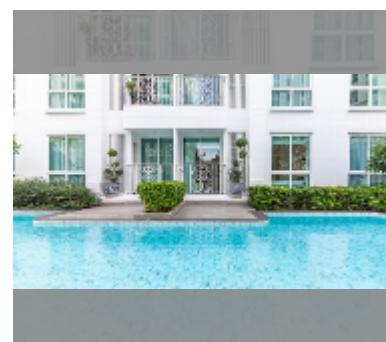

Condo for sale 1 bedroom 35 m² in The Orient Resort and Spa, Pattaya

฿ 2,600,000

UNIT PARAMETERS:

UID	FS-50616
quota	thai quota
type	1 bedroom
size	35m ²
floor	1
view	pool access

PROJECT PARAMETERS:

district	Jomtien
buildings	3
floors	8
built in	2018

FACILITIES:

General information: resort, meters to beach: 500, minutes to beach: 10, open parking.

Swimming pool: swimming pool, kids pool, water slides, jacuzzi, pool bar .

Chill zone: chill zone, garden.

Health zone: gym, sauna.

Other: reception, lobby, meeting room, CCTV, security, room service.

[details](#)