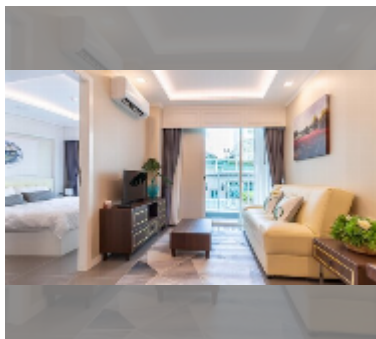

Condo for sale 1 bedroom 35 m² in The Orient Resort and Spa, Pattaya

฿ 2,600,000

UNIT PARAMETERS:

UID	FS-50616
quota	thai quota
type	1 bedroom
size	35m ²
floor	1
view	pool access

PROJECT PARAMETERS:

district	Jomtien
buildings	3
floors	8
built in	2018

Health zone: gym, sauna.

Other: reception, lobby, meeting room, CCTV, security, room service.

[details](#)