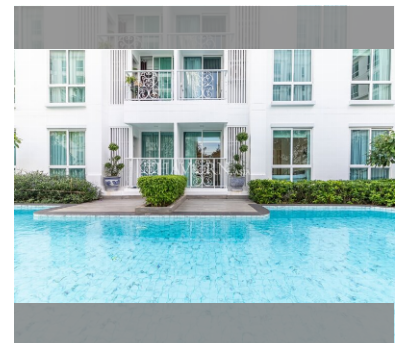

Condo for sale 1 bedroom 35 m² in The Orient Resort and Spa, Pattaya

฿ 2,600,000

UNIT PARAMETERS:

UID	FS-50616
quota	thai quota
type	1 bedroom
size	35m²
floor	1
view	pool access
transfer fee payer	Seller and Buyer 50/50

PROJECT PARAMETERS:

district	Jomtien
buildings	3
floors	8
built in	2018

FACILITIES:

General information: resort, meters to beach: 500, minutes to beach: 10, open parking.

Swimming pool: swimming pool, kids pool, water slides, jacuzzi, pool bar .

Chill zone: chill zone, garden.

Health zone: gym, sauna.

Other: reception, lobby, meeting room, CCTV, security, room service.