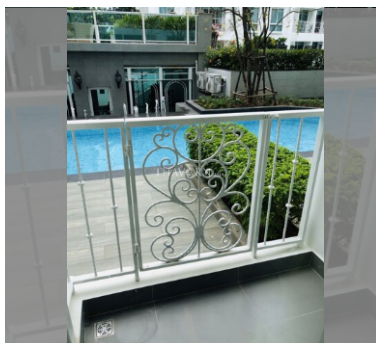

Condo for sale 1 bedroom 35 m² in The Orient Resort and Spa, Pattaya

฿ 2,600,000

UNIT PARAMETERS:

UID	FS-50616
quota	thai quota
type	1 bedroom
size	35m²
floor	1
view	pool access
transfer cost	
transfer fee payer	Seller and Buyer 50/50
additional cost	

PROJECT PARAMETERS:

district	Jomtien
buildings	3
floors	8
built in	2018

FACILITIES:

General information: resort, meters to beach: 500, minutes to beach: 10, open parking.

Swimming pool: swimming pool, kids pool, water slides, jacuzzi, pool bar .

Chill zone: chill zone, garden.

Health zone: gym, sauna.

Other: reception, lobby, meeting room, CCTV, security, room service.