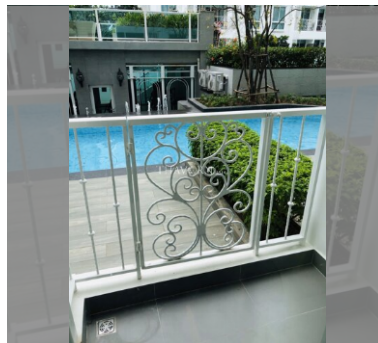

Condo for sale 1 bedroom 35 m² in The Orient Resort and Spa, Pattaya

฿ 2,600,000

UNIT PARAMETERS:

UID	FS-50616
quota	thai quota
type	1 bedroom
size	35m²
floor	1
view	pool access
transfer fee payer	Seller and Buyer 50/50

PROJECT PARAMETERS:

district	Jomtien
buildings	3
floors	8
built in	2018

FACILITIES:

General information: resort, meters to beach: 500, minutes to beach: 10, open parking.

Swimming pool: swimming pool, kids pool, water slides, jacuzzi, pool bar .

Chill zone: chill zone, garden.

Health zone: gym, sauna.

Other: reception, lobby, meeting room, CCTV, security, room service.