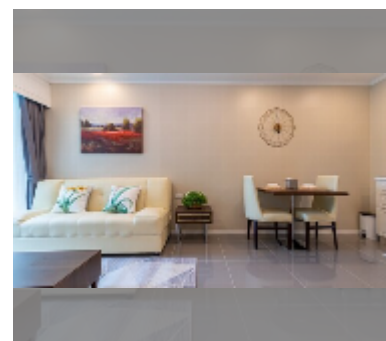

Condo for sale 1 bedroom 35 m² in The Orient Resort and Spa, Pattaya

฿ 2,600,000

UNIT PARAMETERS:

UID	FS-50616
quota	thai quota
type	1 bedroom
size	35m²
floor	1
view	pool access

PROJECT PARAMETERS:

district	Jomtien
buildings	3
floors	8
built in	2018

FACILITIES:

General information: resort, meters to beach: 500, minutes to beach: 10, open parking.

Swimming pool: swimming pool, kids pool, water slides, jacuzzi, pool bar .

Chill zone: chill zone, garden.

Health zone: gym, sauna.

Other: reception, lobby, meeting room, CCTV, security, room service.