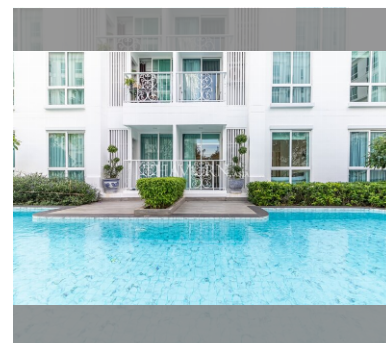

Condo for sale 1 bedroom 35 m² in The Orient Resort and Spa, Pattaya

฿ 2,600,000

UNIT PARAMETERS:

UID	FS-50616
quota	thai quota
type	1 bedroom
size	35m²
floor	1
view	pool access
transfer cost	
transfer fee payer	Seller and Buyer 50/50
additional cost	

PROJECT PARAMETERS:

district	Jomtien
buildings	3
floors	8
built in	2018

FACILITIES:

General information: resort, meters to beach: 500, minutes to beach: 10, open parking.

Swimming pool: swimming pool, kids pool, water slides, jacuzzi, pool bar .

Chill zone: chill zone, garden.

Health zone: gym, sauna.

Other: reception, lobby, meeting room, CCTV, security, room service.