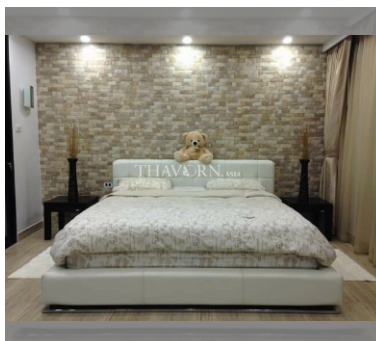

Condo for sale 3 bedroom 147 m² in Executive Residence 1, Pattaya

฿ 8,700,000

UNIT PARAMETERS:

UID	FS-49857
quota	foreign quota
type	3 bedroom
size	147m²
floor	4
view	pool view
transfer cost	
transfer fee payer	Seller and buyer 50/50
additional cost	

PROJECT PARAMETERS:

district	Pratumnak
buildings	1
floors	3
built in	2005
maintenance	฿ 56,448/year

FACILITIES:

General information: lowrise, underground parking, covered parking.

Swimming pool: swimming pool, rooftop pool, jacuzzi.

Chill zone: chill zone, garden.

Health zone: gym.

Other: lobby, CCTV, security.