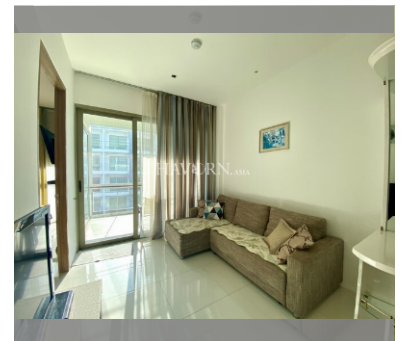

Condo for sale 2 bedroom 61 m² in The Sanctuary, Pattaya

฿ 4,599,000

UNIT PARAMETERS:

UID	FS-48244
quota	foreign quota
type	2 bedroom
size	61m²
floor	6
view	sea view
quality	not chosen
transfer fee payer	Seller and buyer 50/50

PROJECT PARAMETERS:

district	Wongamat
buildings	5
floors	8
built in	2009
maintenance	฿ 25,620/year

FACILITIES:

General information: boutique, underground parking.

Swimming pool: swimming pool.

Chill zone: chill zone, garden.

Health zone: gym, sauna.

Other: lobby, kids playgarden, CCTV, security, minimart.