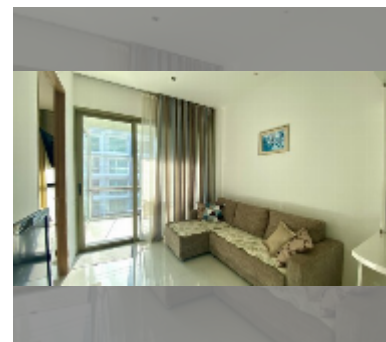

Condo for sale 2 bedroom 61 m² in The Sanctuary, Pattaya

฿ 4,690,000

UNIT PARAMETERS:

UID	FS-48244
quota	foreign quota
type	2 bedroom
size	61m ²
floor	6
view	sea view
quality	good
equipment: furniture, air conditioner, television, washing-machine, refrigerator	

Health zone: gym, sauna.

Other: lobby, kids playgarden, CCTV, security, minimart.

[details](#)