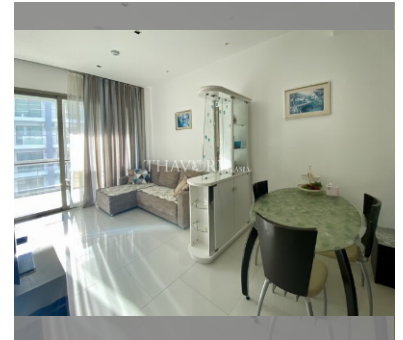

Condo for sale 2 bedroom 61 m² in The Sanctuary, Pattaya

฿ 4,599,000

UNIT PARAMETERS:

UID	FS-48244
quota	foreign quota
type	2 bedroom
size	61m²
floor	6
view	sea view
quality	not chosen
transfer fee payer	Seller and buyer 50/50

PROJECT PARAMETERS:

district	Wongamat
buildings	5
floors	8
built in	2009
maintenance	฿ 25,620/year

FACILITIES:

General information: boutique, underground parking.

Swimming pool: swimming pool.

Chill zone: chill zone, garden.

Health zone: gym, sauna.

Other: lobby, kids playgarden, CCTV, security, minimart.