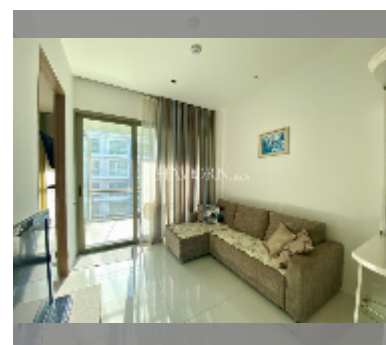

Condo for sale 2 bedroom 61 m² in The Sanctuary, Pattaya

฿ 4,690,000

UNIT PARAMETERS:

UID	FS-48244
quota	foreign quota
type	2 bedroom
size	61m²
floor	6
view	sea view
quality	good
equipment: furniture, air conditioner, television, washing-machine, refrigerator	

PROJECT PARAMETERS:

district	Wongamat
buildings	5
floors	8
built in	2009
maintenance	฿ 25,620/year

FACILITIES:

General information: boutique, underground parking.

Swimming pool: swimming pool.

Chill zone: chill zone, garden.

Health zone: gym, sauna.

Other: lobby, kids playgarden, CCTV, security, minimart.