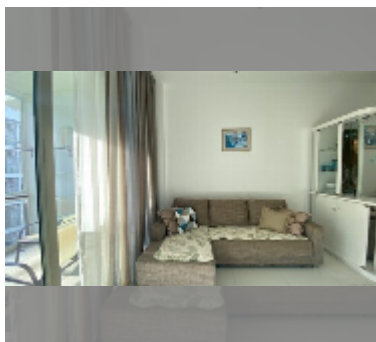

Condo for sale 2 bedroom 61 m² in The Sanctuary, Pattaya

฿ 4,690,000

UNIT PARAMETERS:

UID	FS-48244
quota	foreign quota
type	2 bedroom
size	61m²
floor	6
view	sea view
quality	good
equipment: furniture, air conditioner, television, washing-machine, refrigerator	

PROJECT PARAMETERS:

district	Wongamat
buildings	5
floors	8
built in	2009
maintenance	฿ 25,620/year

FACILITIES:

General information: boutique, underground parking.

Swimming pool: swimming pool.

Chill zone: chill zone, garden.

Health zone: gym, sauna.

Other: lobby, kids playgarden, CCTV, security, minimart.