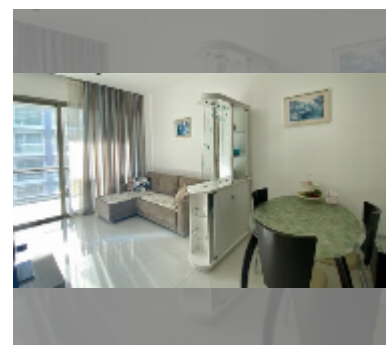

Condo for sale 2 bedroom 61 m² in The Sanctuary, Pattaya

฿ 4,690,000

UNIT PARAMETERS:

UID	FS-48244
quota	foreign quota
type	2 bedroom
size	61m²
floor	6
view	sea view
quality	good
equipment: furniture, air conditioner, television, washing-machine, refrigerator	

PROJECT PARAMETERS:

district	Wongamat
buildings	5
floors	8
built in	2009
maintenance	฿ 25,620/year

FACILITIES:

General information: boutique, underground parking.

Swimming pool: swimming pool.

Chill zone: chill zone, garden.

Health zone: gym, sauna.

Other: lobby, kids playgarden, CCTV, security, minimart.