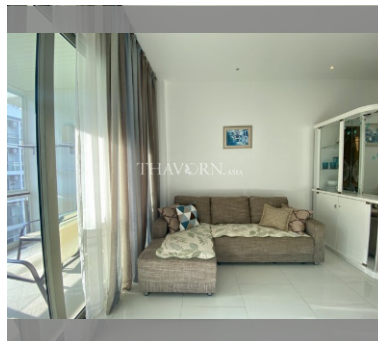

Condo for sale 2 bedroom 61 m² in The Sanctuary, Pattaya

฿ 4,599,000

UNIT PARAMETERS:

UID	FS-48244
quota	foreign quota
type	2 bedroom
size	61m²
floor	6
view	sea view
quality	not chosen
transfer fee payer	Seller and buyer 50/50

PROJECT PARAMETERS:

district	Wongamat
buildings	5
floors	8
built in	2009
maintenance	฿ 25,620/year

FACILITIES:

General information: boutique, underground parking.

Swimming pool: swimming pool.

Chill zone: chill zone, garden.

Health zone: gym, sauna.

Other: lobby, kids playgarden, CCTV, security, minimart.