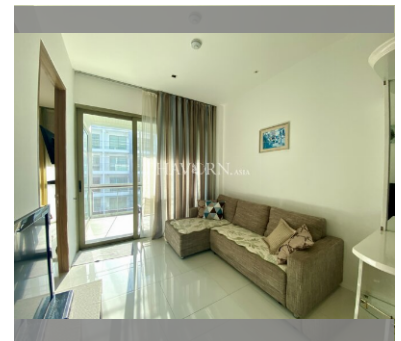

Condo for sale 2 bedroom 61 m² in The Sanctuary, Pattaya

฿ 4,599,000

UNIT PARAMETERS:

UID	FS-48244
quota	foreign quota
type	2 bedroom
size	61m²
floor	6
view	sea view
quality	not chosen
transfer fee payer	Seller and buyer 50/50

PROJECT PARAMETERS:

district	Wongamat
buildings	5
floors	8
built in	2009
maintenance	฿ 25,620/year

FACILITIES:

General information: boutique, underground parking.

Swimming pool: swimming pool.

Chill zone: chill zone, garden.

Health zone: gym, sauna.

Other: lobby, kids playgarden, CCTV, security, minimart.