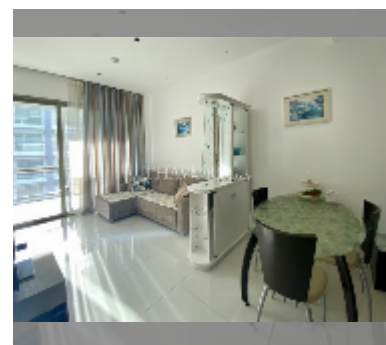

Condo for sale 2 bedroom 61 m² in The Sanctuary, Pattaya

฿ 4,690,000

UNIT PARAMETERS:

UID	FS-48244
quota	foreign quota
type	2 bedroom
size	61m ²
floor	6
view	sea view
quality	good
equipment: furniture, air conditioner, television, washing-machine, refrigerator	

PROJECT PARAMETERS:

district	Wongamat
buildings	5
floors	8
built in	2009
maintenance	฿ 25,620/year

FACILITIES:

General information: boutique, underground parking.

Swimming pool: swimming pool.

Chill zone: chill zone, garden.

Health zone: gym, sauna.

Other: lobby, kids playgarden, CCTV, security, minimart.

details