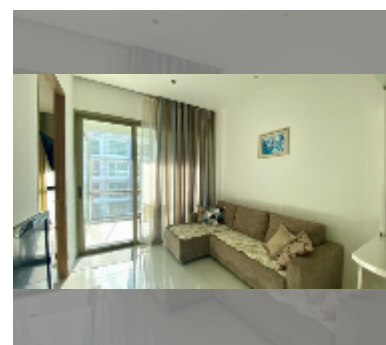

Condo for sale 2 bedroom 61 m² in The Sanctuary, Pattaya

฿ 4,690,000

UNIT PARAMETERS:

UID	FS-48244
quota	foreign quota
type	2 bedroom
size	61m²
floor	6
view	sea view
quality	good
equipment: furniture, air conditioner, television, washing-machine, refrigerator	

PROJECT PARAMETERS:

district	Wongamat
buildings	5
floors	8
built in	2009
maintenance	฿ 25,620/year

FACILITIES:

General information: boutique, underground parking.

Swimming pool: swimming pool.

Chill zone: chill zone, garden.

Health zone: gym, sauna.

Other: lobby, kids playgarden, CCTV, security, minimart.