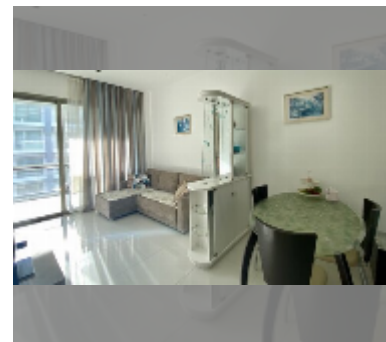

Condo for sale 2 bedroom 61 m² in The Sanctuary, Pattaya

฿ 4,690,000

UNIT PARAMETERS:

UID	FS-48244
quota	foreign quota
type	2 bedroom
size	61m²
floor	6
view	sea view
quality	good
equipment: furniture, air conditioner, television, washing-machine, refrigerator	

PROJECT PARAMETERS:

district	Wongamat
buildings	5
floors	8
built in	2009
maintenance	฿ 25,620/year

FACILITIES:

General information: boutique, underground parking.

Swimming pool: swimming pool.

Chill zone: chill zone, garden.

Health zone: gym, sauna.

Other: lobby, kids playgarden, CCTV, security, minimart.