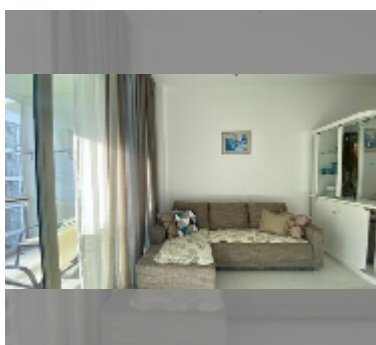

Condo for sale 2 bedroom 61 m² in The Sanctuary, Pattaya

฿ 4,690,000

UNIT PARAMETERS:

UID	FS-48244
quota	foreign quota
type	2 bedroom
size	61m²
floor	6
view	sea view
quality	good
equipment: furniture, air conditioner, television, washing-machine, refrigerator	

PROJECT PARAMETERS:

district	Wongamat
buildings	5
floors	8
built in	2009
maintenance	฿ 25,620/year

FACILITIES:

General information: boutique, underground parking.

Swimming pool: swimming pool.

Chill zone: chill zone, garden.

Health zone: gym, sauna.

Other: lobby, kids playgarden, CCTV, security, minimart.