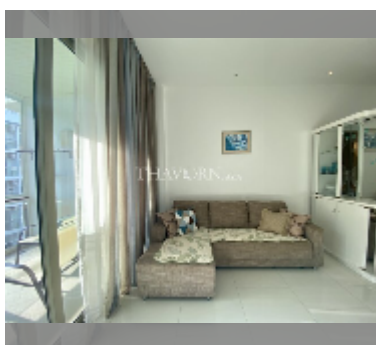

Condo for sale 2 bedroom 61 m² in The Sanctuary, Pattaya

฿ 4,690,000

UNIT PARAMETERS:

UID	FS-48244
quota	foreign quota
type	2 bedroom
size	61m²
floor	6
view	sea view
quality	good
equipment: furniture, air conditioner, television, washing-machine, refrigerator	

PROJECT PARAMETERS:

district	Wongamat
buildings	5
floors	8
built in	2009
maintenance	฿ 25,620/year

FACILITIES:

General information: boutique, underground parking.

Swimming pool: swimming pool.

Chill zone: chill zone, garden.

Health zone: gym, sauna.

Other: lobby, kids playgarden, CCTV, security, minimart.