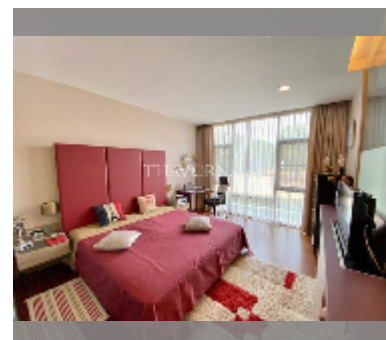

Condo for sale 1 bedroom 64.5 m² in Prima Wong Amat, Pattaya

฿ 6,860,000

UNIT PARAMETERS:

UID	FS-48105
quota	foreign quota
type	1 bedroom
size	64.5m²
floor	2
view	city view

PROJECT PARAMETERS:

district	Wongamat
buildings	1
floors	34
built in	2014

FACILITIES:

General information: highrise, underground parking.

Swimming pool: swimming pool.

Chill zone: chill zone.

Health zone: gym, sauna.

Other: reception, lobby, kids playgarden, CCTV, security, minimart.