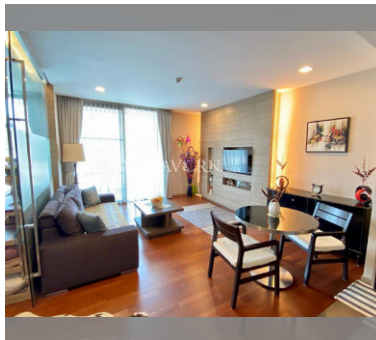

Condo for sale 1 bedroom 64.5 m² in Prima Wong Amat, Pattaya

฿ 5,950,000

UNIT PARAMETERS:

UID	FS-48105
quota	foreign quota
type	1 bedroom
size	64.5m²
floor	2
view	city view
transfer cost	
transfer fee payer	seller and buyer 50/50
additional cost	

PROJECT PARAMETERS:

district	Wongamat
buildings	1
floors	34
built in	2014

FACILITIES:

General information: highrise, underground parking.

Swimming pool: swimming pool.

Chill zone: chill zone.

Health zone: gym, sauna.

Other: reception, lobby, kids playgarden, CCTV, security, minimart.