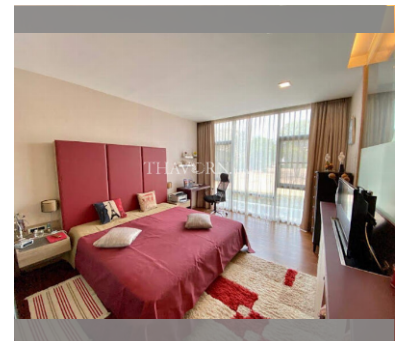

Condo for sale 1 bedroom 64.5 m² in Prima Wong Amat, Pattaya

฿ 5,950,000

UNIT PARAMETERS:

UID	FS-48105
quota	foreign quota
type	1 bedroom
size	64.5m²
floor	2
view	city view
transfer cost	
transfer fee payer	seller and buyer 50/50
additional cost	

PROJECT PARAMETERS:

district	Wongamat
buildings	1
floors	34
built in	2014

FACILITIES:

General information: highrise, underground parking.

Swimming pool: swimming pool.

Chill zone: chill zone.

Health zone: gym, sauna.

Other: reception, lobby, kids playgarden, CCTV, security, minimart.