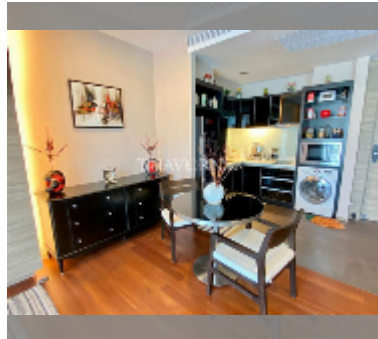

Condo for sale 1 bedroom 64.5 m² in Prima Wong Amat, Pattaya

฿ 6,860,000

UNIT PARAMETERS:

UID	FS-48105
quota	foreign quota
type	1 bedroom
size	64.5m²
floor	2
view	city view

PROJECT PARAMETERS:

district	Wongamat
buildings	1
floors	34
built in	2014

FACILITIES:

General information: highrise, underground parking.

Swimming pool: swimming pool.

Chill zone: chill zone.

Health zone: gym, sauna.

Other: reception, lobby, kids playgarden, CCTV, security, minimart.