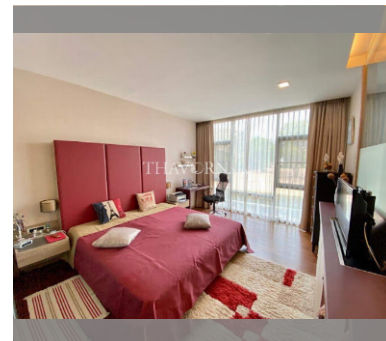

Condo for sale 1 bedroom 64.5 m² in Prima Wong Amat, Pattaya

฿ 5,950,000

UNIT PARAMETERS:

UID	FS-48105
quota	foreign quota
type	1 bedroom
size	64.5m²
floor	2
view	city view
transfer cost	
transfer fee payer	seller and buyer 50/50
additional cost	

PROJECT PARAMETERS:

district	Wongamat
buildings	1
floors	34
built in	2014

FACILITIES:

General information: highrise, underground parking.

Swimming pool: swimming pool.

Chill zone: chill zone.

Health zone: gym, sauna.

Other: reception, lobby, kids playgarden, CCTV, security, minimart.