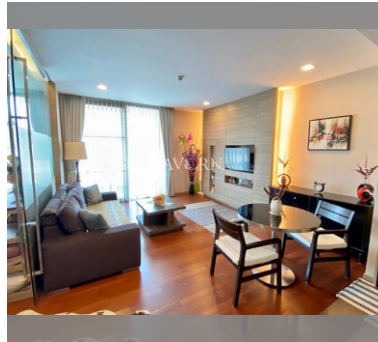

Condo for sale 1 bedroom 64.5 m² in Prima Wong Amat, Pattaya

฿ 5,950,000

UNIT PARAMETERS:

UID	FS-48105
quota	foreign quota
type	1 bedroom
size	64.5m²
floor	2
view	city view
transfer cost	
transfer fee payer	seller and buyer 50/50
additional cost	

PROJECT PARAMETERS:

district	Wongamat
buildings	1
floors	34
built in	2014

FACILITIES:

General information: highrise, underground parking.

Swimming pool: swimming pool.

Chill zone: chill zone.

Health zone: gym, sauna.

Other: reception, lobby, kids playgarden, CCTV, security, minimart.