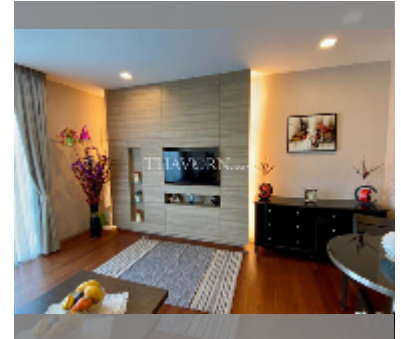

Condo for sale 1 bedroom 64.5 m² in Prima Wong Amat, Pattaya

฿ 6,860,000

UNIT PARAMETERS:

UID	FS-48105
quota	foreign quota
type	1 bedroom
size	64.5m²
floor	2
view	city view

PROJECT PARAMETERS:

district	Wongamat
buildings	1
floors	34
built in	2014

FACILITIES:

General information: highrise, underground parking.

Swimming pool: swimming pool.

Chill zone: chill zone.

Health zone: gym, sauna.

Other: reception, lobby, kids playgarden, CCTV, security, minimart.