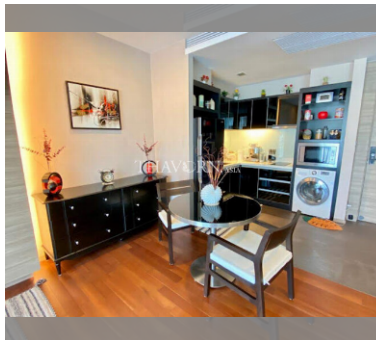

Condo for sale 1 bedroom 64.5 m² in Prima Wong Amat, Pattaya

฿ 5,950,000

UNIT PARAMETERS:

UID	FS-48105
quota	foreign quota
type	1 bedroom
size	64.5m²
floor	2
view	city view
transfer cost	
transfer fee payer	seller and buyer 50/50
additional cost	

PROJECT PARAMETERS:

district	Wongamat
buildings	1
floors	34
built in	2014

FACILITIES:

General information: highrise, underground parking.

Swimming pool: swimming pool.

Chill zone: chill zone.

Health zone: gym, sauna.

Other: reception, lobby, kids playgarden, CCTV, security, minimart.