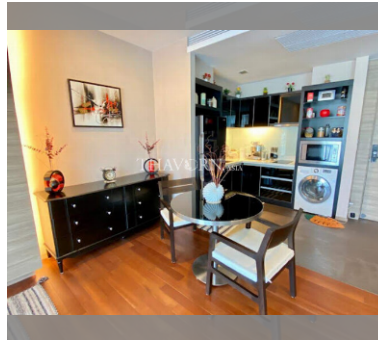

Condo for sale 1 bedroom 64.5 m² in Prima Wong Amat, Pattaya

฿ 5,950,000

UNIT PARAMETERS:

UID	FS-48105
quota	foreign quota
type	1 bedroom
size	64.5m²
floor	2
view	city view
transfer cost	
transfer fee payer	seller and buyer 50/50
additional cost	

PROJECT PARAMETERS:

district	Wongamat
buildings	1
floors	34
built in	2014

FACILITIES:

General information: highrise, underground parking.

Swimming pool: swimming pool.

Chill zone: chill zone.

Health zone: gym, sauna.

Other: reception, lobby, kids playgarden, CCTV, security, minimart.