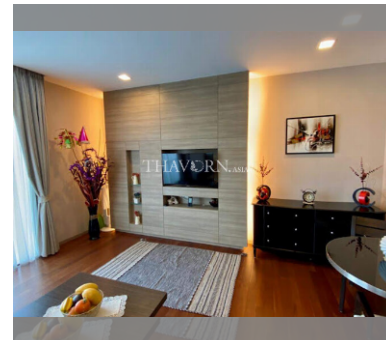

Condo for sale 1 bedroom 64.5 m² in Prima Wong Amat, Pattaya

฿ 5,950,000

UNIT PARAMETERS:

UID	FS-48105
quota	foreign quota
type	1 bedroom
size	64.5m²
floor	2
view	city view
transfer cost	
transfer fee payer	seller and buyer 50/50
additional cost	

PROJECT PARAMETERS:

district	Wongamat
buildings	1
floors	34
built in	2014

FACILITIES:

General information: highrise, underground parking.

Swimming pool: swimming pool.

Chill zone: chill zone.

Health zone: gym, sauna.

Other: reception, lobby, kids playgarden, CCTV, security, minimart.