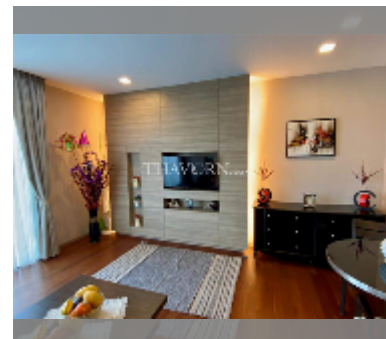

Condo for sale 1 bedroom 64.5 m² in Prima Wong Amat, Pattaya

฿ 6,860,000

UNIT PARAMETERS:

UID	FS-48105
quota	foreign quota
type	1 bedroom
size	64.5m²
floor	2
view	city view

PROJECT PARAMETERS:

district	Wongamat
buildings	1
floors	34
built in	2014

FACILITIES:

General information: highrise, underground parking.

Swimming pool: swimming pool.

Chill zone: chill zone.

Health zone: gym, sauna.

Other: reception, lobby, kids playgarden, CCTV, security, minimart.