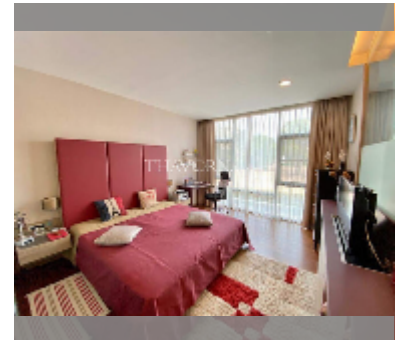

Condo for sale 1 bedroom 64.5 m² in Prima Wong Amat, Pattaya

฿ 6,860,000

UNIT PARAMETERS:

UID	FS-48105
quota	foreign quota
type	1 bedroom
size	64.5m²
floor	2
view	city view

PROJECT PARAMETERS:

district	Wongamat
buildings	1
floors	34
built in	2014

FACILITIES:

General information: highrise, underground parking.

Swimming pool: swimming pool.

Chill zone: chill zone.

Health zone: gym, sauna.

Other: reception, lobby, kids playgarden, CCTV, security, minimart.