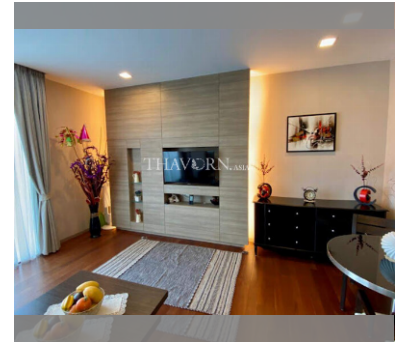

Condo for sale 1 bedroom 64.5 m² in Prima Wong Amat, Pattaya

฿ 5,950,000

UNIT PARAMETERS:

UID	FS-48105
quota	foreign quota
type	1 bedroom
size	64.5m²
floor	2
view	city view
transfer cost	
transfer fee payer	seller and buyer 50/50
additional cost	

PROJECT PARAMETERS:

district	Wongamat
buildings	1
floors	34
built in	2014

FACILITIES:

General information: highrise, underground parking.

Swimming pool: swimming pool.

Chill zone: chill zone.

Health zone: gym, sauna.

Other: reception, lobby, kids playgarden, CCTV, security, minimart.