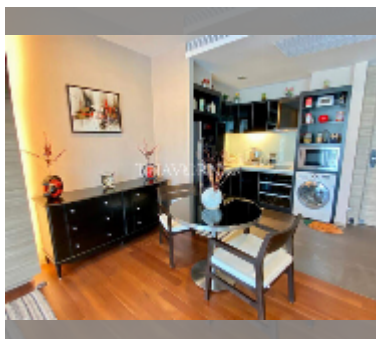

Condo for sale 1 bedroom 64.5 m² in Prima Wong Amat, Pattaya

฿ 6,860,000

UNIT PARAMETERS:

UID	FS-48105
quota	foreign quota
type	1 bedroom
size	64.5m²
floor	2
view	city view

PROJECT PARAMETERS:

district	Wongamat
buildings	1
floors	34
built in	2014

FACILITIES:

General information: highrise, underground parking.

Swimming pool: swimming pool.

Chill zone: chill zone.

Health zone: gym, sauna.

Other: reception, lobby, kids playgarden, CCTV, security, minimart.