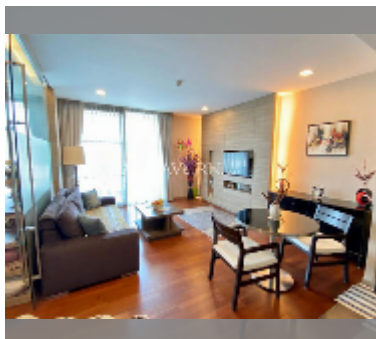

Condo for sale 1 bedroom 64.5 m² in Prima Wong Amat, Pattaya

฿ 6,860,000

UNIT PARAMETERS:

UID	FS-48105
quota	foreign quota
type	1 bedroom
size	64.5m²
floor	2
view	city view

PROJECT PARAMETERS:

district	Wongamat
buildings	1
floors	34
built in	2014

FACILITIES:

General information: highrise, underground parking.

Swimming pool: swimming pool.

Chill zone: chill zone.

Health zone: gym, sauna.

Other: reception, lobby, kids playgarden, CCTV, security, minimart.