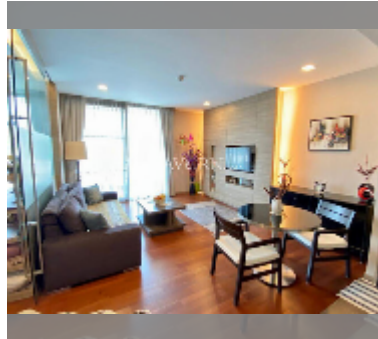

Condo for sale 1 bedroom 64.5 m² in Prima Wong Amat, Pattaya

฿ 6,860,000

UNIT PARAMETERS:

UID	FS-48105
quota	foreign quota
type	1 bedroom
size	64.5m²
floor	2
view	city view

PROJECT PARAMETERS:

district	Wongamat
buildings	1
floors	34
built in	2014

FACILITIES:

General information: highrise, underground parking.

Swimming pool: swimming pool.

Chill zone: chill zone.

Health zone: gym, sauna.

Other: reception, lobby, kids playgarden, CCTV, security, minimart.