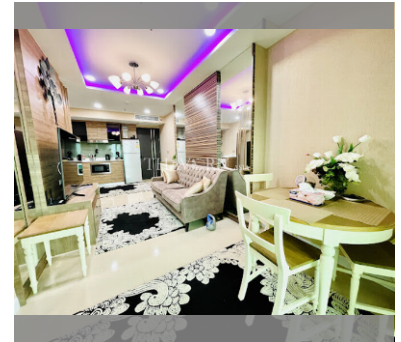

Condo for sale 2 bedroom 52 m² in Dusit Grand Condo View, Pattaya

฿ 4,850,000

UNIT PARAMETERS:

UID	FS-48104
quota	foreign quota
type	2 bedroom
size	52m²
floor	16
view	sea view
transfer cost	
transfer fee payer	seller and buyer 50/50
additional cost	

PROJECT PARAMETERS:

district	Jomtien
buildings	1
floors	36
built in	2014
maintenance	฿ 24,960/year

FACILITIES:

General information: highrise, meters to beach: 300, underground parking, open parking.

Swimming pool: swimming pool, kids pool, waterfall, jacuzzi.

Health zone: gym.

Other: reception, CCTV, security, minimart, laundry.