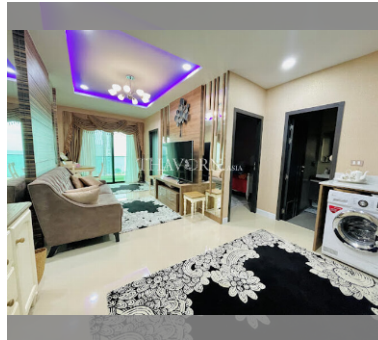

Condo for sale 2 bedroom 52 m² in Dusit Grand Condo View, Pattaya

฿ 4,850,000

UNIT PARAMETERS:

UID	FS-48104
quota	foreign quota
type	2 bedroom
size	52m²
floor	16
view	sea view
transfer cost	
transfer fee payer	seller and buyer 50/50
additional cost	

PROJECT PARAMETERS:

district	Jomtien
buildings	1
floors	36
built in	2014
maintenance	฿ 24,960/year

FACILITIES:

General information: highrise, meters to beach: 300, underground parking, open parking.

Swimming pool: swimming pool, kids pool, waterfall, jacuzzi.

Health zone: gym.

Other: reception, CCTV, security, minimart, laundry.