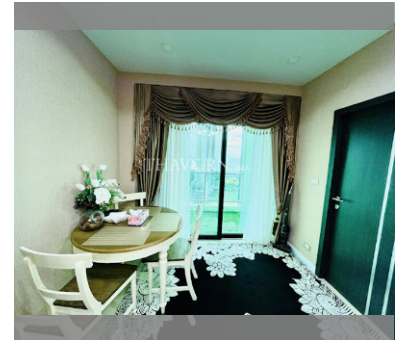

Condo for sale 2 bedroom 52 m² in Dusit Grand Condo View, Pattaya

฿ 4,850,000

UNIT PARAMETERS:

UID	FS-48104
quota	foreign quota
type	2 bedroom
size	52m²
floor	16
view	sea view
transfer cost	
transfer fee payer	seller and buyer 50/50
additional cost	

PROJECT PARAMETERS:

district	Jomtien
buildings	1
floors	36
built in	2014
maintenance	฿ 24,960/year

FACILITIES:

General information: highrise, meters to beach: 300, underground parking, open parking.

Swimming pool: swimming pool, kids pool, waterfall, jacuzzi.

Health zone: gym.

Other: reception, CCTV, security, minimart, laundry.