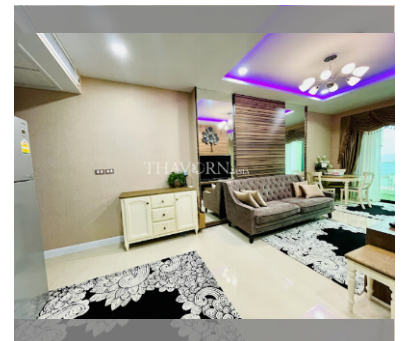

Condo for sale 2 bedroom 52 m² in Dusit Grand Condo View, Pattaya

฿ 4,850,000

UNIT PARAMETERS:

UID	FS-48104
quota	foreign quota
type	2 bedroom
size	52m²
floor	16
view	sea view
transfer cost	
transfer fee payer	seller and buyer 50/50
additional cost	

PROJECT PARAMETERS:

district	Jomtien
buildings	1
floors	36
built in	2014
maintenance	฿ 24,960/year

FACILITIES:

General information: highrise, meters to beach: 300, underground parking, open parking.

Swimming pool: swimming pool, kids pool, waterfall, jacuzzi.

Health zone: gym.

Other: reception, CCTV, security, minimart, laundry.