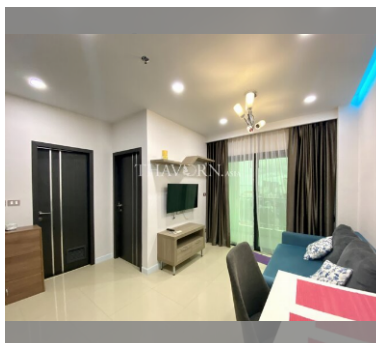

Condo for sale 1 bedroom 35 m² in Dusit Grand Condo View, Pattaya

฿ 3,299,000

UNIT PARAMETERS:

UID	FS-44712
quota	foreign quota
type	1 bedroom
size	35m²
floor	20
view	sea view
transfer cost	
transfer fee payer	
additional cost	

PROJECT PARAMETERS:

district	Jomtien
buildings	1
floors	36
built in	2014
maintenance	฿ 16,800/year

FACILITIES:

General information: highrise, meters to beach: 300, underground parking, open parking.

Swimming pool: swimming pool, kids pool, waterfall, jacuzzi.

Health zone: gym.

Other: reception, CCTV, security, minimart, laundry.