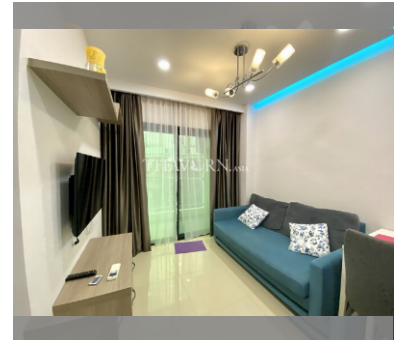

Condo for sale 1 bedroom 35 m² in Dusit Grand Condo View, Pattaya

฿ 3,299,000

UNIT PARAMETERS:

UID	FS-44712
quota	foreign quota
type	1 bedroom
size	35m ²
floor	20
view	sea view

PROJECT PARAMETERS:

district	Jomtien
buildings	1
floors	36
built in	2014
maintenance	฿ 16,800/year

FACILITIES:

General information: highrise, meters to beach: 300, underground parking, open parking.

Swimming pool: swimming pool, kids pool, waterfall, jacuzzi.

Health zone: gym.

Other: reception, CCTV, security, minimart, laundry.