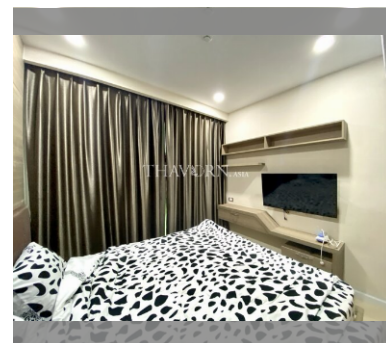

Condo for sale 1 bedroom 35 m² in Dusit Grand Condo View, Pattaya

฿ 3,299,000

UNIT PARAMETERS:

UID	FS-44712
quota	foreign quota
type	1 bedroom
size	35m²
floor	20
view	sea view
transfer cost	
transfer fee payer	
additional cost	

PROJECT PARAMETERS:

district	Jomtien
buildings	1
floors	36
built in	2014
maintenance	฿ 16,800/year

FACILITIES:

General information: highrise, meters to beach: 300, underground parking, open parking.

Swimming pool: swimming pool, kids pool, waterfall, jacuzzi.

Health zone: gym.

Other: reception, CCTV, security, minimart, laundry.