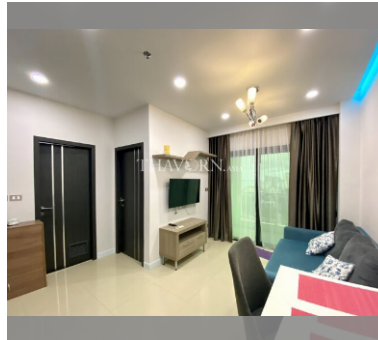

Condo for sale 1 bedroom 35 m² in Dusit Grand Condo View, Pattaya

฿ 3,299,000

UNIT PARAMETERS:

UID	FS-44712
quota	foreign quota
type	1 bedroom
size	35m ²
floor	20
view	sea view

PROJECT PARAMETERS:

district	Jomtien
buildings	1
floors	36
built in	2014
maintenance	฿ 16,800/year

FACILITIES:

General information: highrise, meters to beach: 300, underground parking, open parking.

Swimming pool: swimming pool, kids pool, waterfall, jacuzzi.

Health zone: gym.

Other: reception, CCTV, security, minimart, laundry.