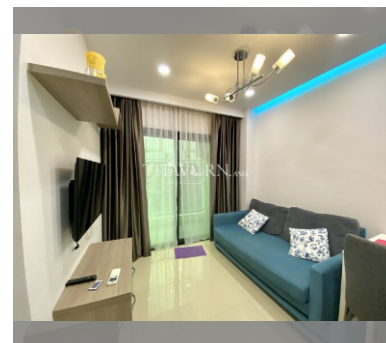

Condo for sale 1 bedroom 35 m² in Dusit Grand Condo View, Pattaya

฿ 3,299,000

UNIT PARAMETERS:

UID	FS-44712
quota	foreign quota
type	1 bedroom
size	35m²
floor	20
view	sea view
transfer cost	
transfer fee payer	
additional cost	

PROJECT PARAMETERS:

district	Jomtien
buildings	1
floors	36
built in	2014
maintenance	฿ 16,800/year

FACILITIES:

General information: highrise, meters to beach: 300, underground parking, open parking.

Swimming pool: swimming pool, kids pool, waterfall, jacuzzi.

Health zone: gym.

Other: reception, CCTV, security, minimart, laundry.