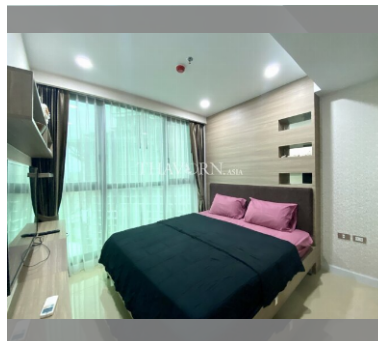

Condo for sale 1 bedroom 35 m² in Dusit Grand Condo View, Pattaya

฿ 2,660,000

UNIT PARAMETERS:

UID	FS-44710
quota	foreign quota
type	1 bedroom
size	35m²
floor	13
view	sea view
transfer cost	
transfer fee payer	50/50
additional cost	

PROJECT PARAMETERS:

district	Jomtien
buildings	1
floors	36
built in	2014
maintenance	฿ 16,800/year

FACILITIES:

General information: highrise, meters to beach: 300, underground parking, open parking.

Swimming pool: swimming pool, kids pool, waterfall, jacuzzi.

Health zone: gym.

Other: reception, CCTV, security, minimart, laundry.