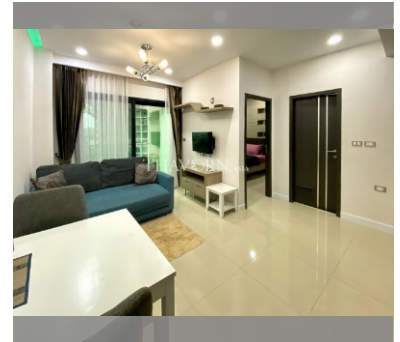

Condo for sale 1 bedroom 35 m² in Dusit Grand Condo View, Pattaya

฿ 2,660,000

UNIT PARAMETERS:

UID	FS-44710
quota	foreign quota
type	1 bedroom
size	35m²
floor	13
view	sea view
transfer cost	
transfer fee payer	50/50
additional cost	

PROJECT PARAMETERS:

district	Jomtien
buildings	1
floors	36
built in	2014
maintenance	฿ 16,800/year

FACILITIES:

General information: highrise, meters to beach: 300, underground parking, open parking.

Swimming pool: swimming pool, kids pool, waterfall, jacuzzi.

Health zone: gym.

Other: reception, CCTV, security, minimart, laundry.