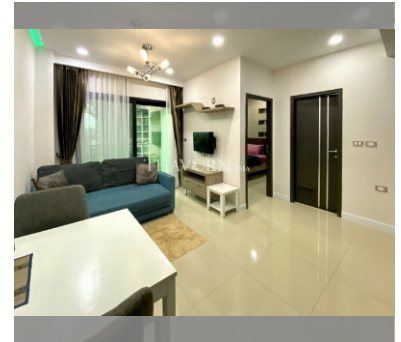

Condo for sale 1 bedroom 35 m² in Dusit Grand Condo View, Pattaya

฿ 2,660,000

UNIT PARAMETERS:

UID	FS-44710
quota	foreign quota
type	1 bedroom
size	35m²
floor	13
view	sea view
transfer fee payer	50/50

PROJECT PARAMETERS:

district	Jomtien
buildings	1
floors	36
built in	2014
maintenance	฿ 16,800/year

FACILITIES:

General information: highrise, meters to beach: 300, underground parking, open parking.

Swimming pool: swimming pool, kids pool, waterfall, jacuzzi.

Health zone: gym.

Other: reception, CCTV, security, minimart, laundry.