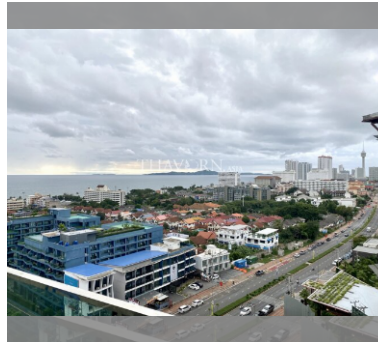

Condo for sale 1 bedroom 35 m² in Dusit Grand Condo View, Pattaya

฿ 2,660,000

UNIT PARAMETERS:

UID	FS-44710
quota	foreign quota
type	1 bedroom
size	35m²
floor	13
view	sea view
transfer cost	
transfer fee payer	50/50
additional cost	

PROJECT PARAMETERS:

district	Jomtien
buildings	1
floors	36
built in	2014
maintenance	฿ 16,800/year

FACILITIES:

General information: highrise, meters to beach: 300, underground parking, open parking.

Swimming pool: swimming pool, kids pool, waterfall, jacuzzi.

Health zone: gym.

Other: reception, CCTV, security, minimart, laundry.