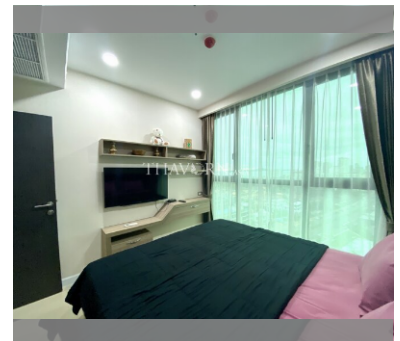

Condo for sale 1 bedroom 35 m² in Dusit Grand Condo View, Pattaya

฿ 2,660,000

UNIT PARAMETERS:

UID	FS-44710
quota	foreign quota
type	1 bedroom
size	35m²
floor	13
view	sea view
transfer cost	
transfer fee payer	50/50
additional cost	

PROJECT PARAMETERS:

district	Jomtien
buildings	1
floors	36
built in	2014
maintenance	฿ 16,800/year

FACILITIES:

General information: highrise, meters to beach: 300, underground parking, open parking.

Swimming pool: swimming pool, kids pool, waterfall, jacuzzi.

Health zone: gym.

Other: reception, CCTV, security, minimart, laundry.