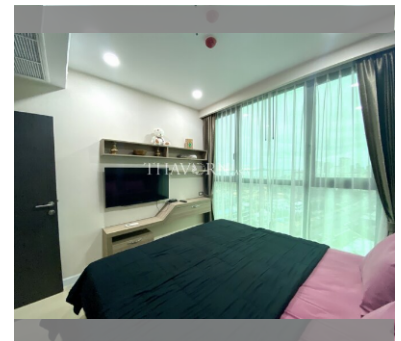

Condo for sale 1 bedroom 35 m² in Dusit Grand Condo View, Pattaya

฿ 2,660,000

UNIT PARAMETERS:

UID	FS-44710
quota	foreign quota
type	1 bedroom
size	35m²
floor	13
view	sea view
transfer fee payer	50/50

PROJECT PARAMETERS:

district	Jomtien
buildings	1
floors	36
built in	2014
maintenance	฿ 16,800/year

FACILITIES:

General information: highrise, meters to beach: 300, underground parking, open parking.

Swimming pool: swimming pool, kids pool, waterfall, jacuzzi.

Health zone: gym.

Other: reception, CCTV, security, minimart, laundry.