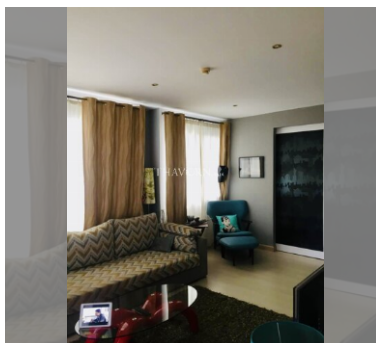

Condo for sale 2 bedroom 66.2 m² in Diamond Suites Resort, Pattaya

฿ 3,920,000

UNIT PARAMETERS:

UID	FS-44705
quota	foreign quota
type	2 bedroom
size	66.2m²
floor	5
view	city view
transfer cost	
transfer fee payer	By the buyer
additional cost	

PROJECT PARAMETERS:

district	Thappraya
buildings	7
floors	7
built in	2015

FACILITIES:

General information: resort, meters to beach: 700, minutes to beach: 10, open parking.

Swimming pool: swimming pool, kids pool.

Chill zone: chill zone, garden.

Health zone: gym, sauna.

Other: reception, CCTV, security, minimart.