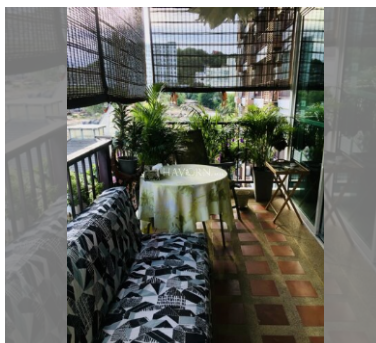

Condo for sale 2 bedroom 66.2 m² in Diamond Suites Resort, Pattaya

฿ 3,920,000

UNIT PARAMETERS:

| | |
|--------------------|--------------------|
| UID | FS-44705 |
| quota | foreign quota |
| type | 2 bedroom |
| size | 66.2m ² |
| floor | 5 |
| view | city view |
| transfer cost | |
| transfer fee payer | By the buyer |
| additional cost | |

Swimming pool: swimming pool, kids pool.

Chill zone: chill zone, garden.

Health zone: gym, sauna.

Other: reception, CCTV, security, minimart.

details