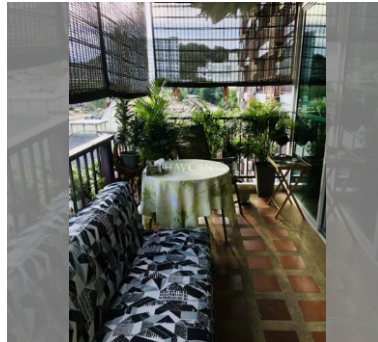

Condo for sale 2 bedroom 66.2 m² in Diamond Suites Resort, Pattaya

฿ 3,920,000

UNIT PARAMETERS:

UID	FS-44705
quota	foreign quota
type	2 bedroom
size	66.2m ²
floor	5
view	city view
transfer fee payer	By the buyer

Chill zone: chill zone, garden.

Health zone: gym, sauna.

Other: reception, CCTV, security, minimart.

details