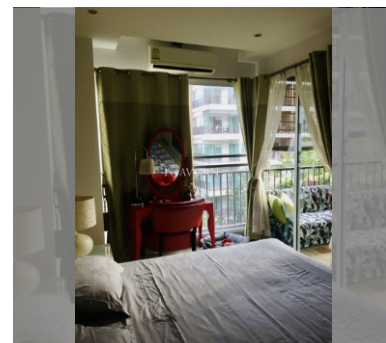

Condo for sale 2 bedroom 66.2 m² in Diamond Suites Resort, Pattaya

฿ 3,920,000

UNIT PARAMETERS:

UID	FS-44705
quota	foreign quota
type	2 bedroom
size	66.2m²
floor	5
view	city view
transfer cost	
transfer fee payer	By the buyer
additional cost	

PROJECT PARAMETERS:

district	Thappraya
buildings	7
floors	7
built in	2015

FACILITIES:

General information: resort, meters to beach: 700, minutes to beach: 10, open parking.

Swimming pool: swimming pool, kids pool.

Chill zone: chill zone, garden.

Health zone: gym, sauna.

Other: reception, CCTV, security, minimart.