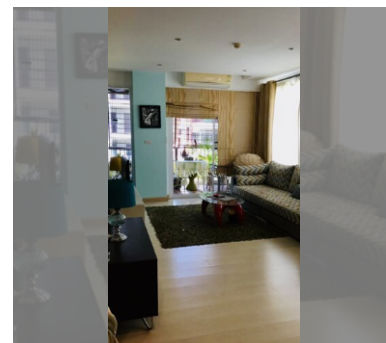

Condo for sale 2 bedroom 66.2 m² in Diamond Suites Resort, Pattaya

฿ 3,920,000

UNIT PARAMETERS:

UID	FS-44705
quota	foreign quota
type	2 bedroom
size	66.2m²
floor	5
view	city view
transfer cost	
transfer fee payer	By the buyer
additional cost	

PROJECT PARAMETERS:

district	Thappraya
buildings	7
floors	7
built in	2015

FACILITIES:

General information: resort, meters to beach: 700, minutes to beach: 10, open parking.

Swimming pool: swimming pool, kids pool.

Chill zone: chill zone, garden.

Health zone: gym, sauna.

Other: reception, CCTV, security, minimart.