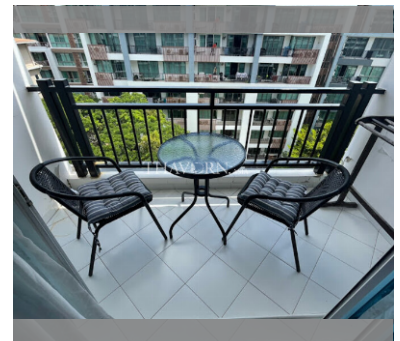

Condo for sale studio 35 m² in Avenue Residence, Pattaya

฿ 2,100,000

UNIT PARAMETERS:

UID	FS-44376
quota	company ownership
type	studio
size	35m ²
floor	8
view	pool view

PROJECT PARAMETERS:

district	Central Pattaya
buildings	1
floors	8
built in	2010

FACILITIES:

General information: boutique, underground parking.

Swimming pool: swimming pool.

Chill zone: chill zone.

Health zone: gym, sauna.

Other: lobby, CCTV, security.

details