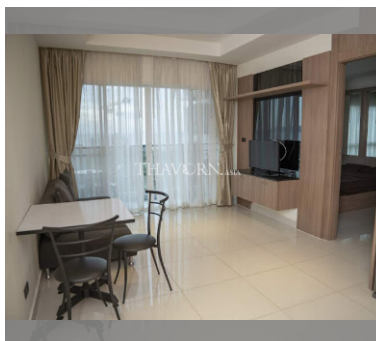

Condo for sale 1 bedroom 37 m² in Nam Talay Condominium, Pattaya

฿ 2,240,000

UNIT PARAMETERS:

UID	FS-40763
quota	foreign quota
type	1 bedroom
size	37m²
floor	5
view	sea view
transfer cost	
transfer fee payer	by the buyer
additional cost	

PROJECT PARAMETERS:

district	Na Jomtien
buildings	1
floors	13
built in	2014

FACILITIES:

General information: resort, meters to beach: 50, minutes to beach: 2, open parking.

Swimming pool: swimming pool, kids pool, jacuzzi.

Chill zone: garden, rooftop chillout.

Health zone: gym, massage.

Other: reception, lobby, CCTV, security, minimart, laundry, room service.