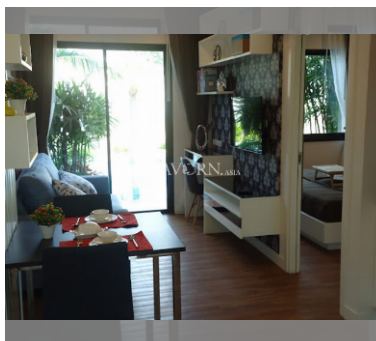

Condo for sale 1 bedroom 35 m² in Dusit Grand Park, Pattaya

฿ 2,200,000

UNIT PARAMETERS:

UID	FS-40743
quota	foreign quota
type	1 bedroom
size	35m ²
floor	2
view	garden view

PROJECT PARAMETERS:

district	Jomtien
buildings	6
floors	8
built in	2015
maintenance	฿ 14,700/year

Health zone: gym, sauna.

Other: lobby, clubhouse, CCTV, security, room service.

details