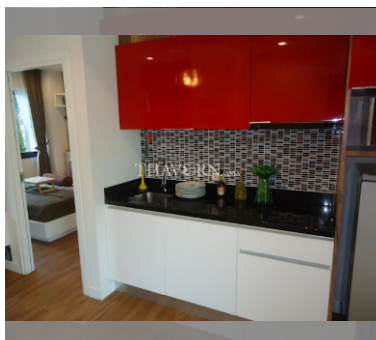

Condo for sale 1 bedroom 35 m² in Dusit Grand Park, Pattaya

฿ 2,200,000

UNIT PARAMETERS:

UID	FS-40743
quota	foreign quota
type	1 bedroom
size	35m²
floor	2
view	garden view
quality	not chosen

PROJECT PARAMETERS:

district	Jomtien
buildings	6
floors	8
built in	2015
maintenance	฿ 14,700/year

FACILITIES:

General information: resort, meters to beach: 500, minutes to beach: 10, underground parking, open parking.

Swimming pool: swimming pool, kids pool, water slides, waterfall, jacuzzi.

Chill zone: chill zone, garden.

Health zone: gym, sauna.

Other: lobby, clubhouse, CCTV, security, room service.