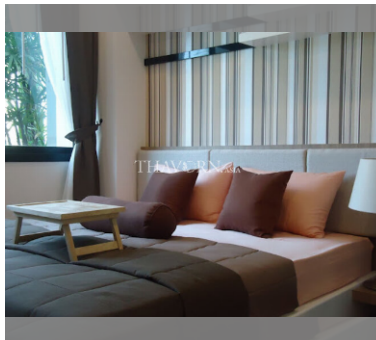

Condo for sale 1 bedroom 35 m² in Dusit Grand Park, Pattaya

฿ 2,200,000

UNIT PARAMETERS:

UID	FS-40743
quota	foreign quota
type	1 bedroom
size	35m ²
floor	2
view	garden view
transfer cost	
transfer fee payer	
additional cost	

PROJECT PARAMETERS:

district	Jomtien
buildings	6
floors	8
built in	2015
maintenance	฿ 14,700/year

FACILITIES:

General information: resort, meters to beach: 500, minutes to beach: 10, underground parking, open parking.

Swimming pool: swimming pool, kids pool, water slides, waterfall, jacuzzi.

Chill zone: chill zone, garden.

Health zone: gym, sauna.

Other: lobby, clubhouse, CCTV, security, room service.

details