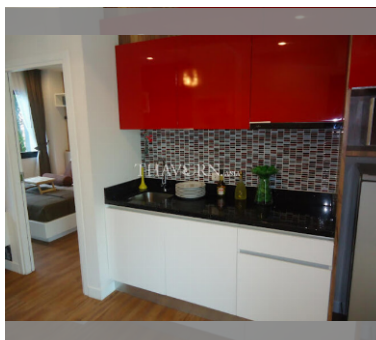

Condo for sale 1 bedroom 35 m² in Dusit Grand Park, Pattaya

฿ 2,200,000

UNIT PARAMETERS:

UID	FS-40743
quota	foreign quota
type	1 bedroom
size	35m²
floor	2
view	garden view

PROJECT PARAMETERS:

district	Jomtien
buildings	6
floors	8
built in	2015
maintenance	฿ 14,700/year

FACILITIES:

General information: resort, meters to beach: 500, minutes to beach: 10, underground parking, open parking.

Swimming pool: swimming pool, kids pool, water slides, waterfall, jacuzzi.

Chill zone: chill zone, garden.

Health zone: gym, sauna.

Other: lobby, clubhouse, CCTV, security, room service.