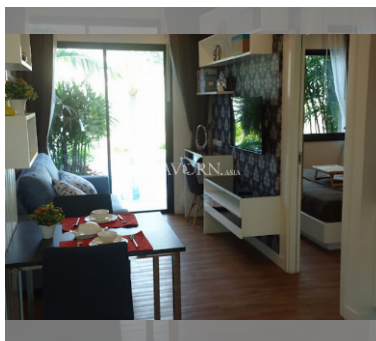

Condo for sale 1 bedroom 35 m² in Dusit Grand Park, Pattaya

฿ 2,200,000

UNIT PARAMETERS:

UID	FS-40743
quota	foreign quota
type	1 bedroom
size	35m ²
floor	2
view	garden view
transfer cost	
transfer fee payer	
additional cost	

PROJECT PARAMETERS:

district	Jomtien
buildings	6
floors	8
built in	2015
maintenance	฿ 14,700/year

FACILITIES:

General information: resort, meters to beach: 500, minutes to beach: 10, underground parking, open parking.

Swimming pool: swimming pool, kids pool, water slides, waterfall, jacuzzi.

Chill zone: chill zone, garden.

Health zone: gym, sauna.

Other: lobby, clubhouse, CCTV, security, room service.

details