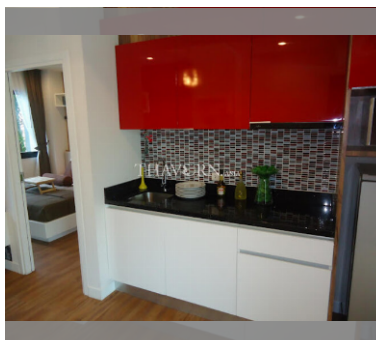

Condo for sale 1 bedroom 35 m² in Dusit Grand Park, Pattaya

฿ 2,200,000

UNIT PARAMETERS:

UID	FS-40743
quota	foreign quota
type	1 bedroom
size	35m²
floor	2
view	garden view
transfer cost	
transfer fee payer	
additional cost	

PROJECT PARAMETERS:

district	Jomtien
buildings	6
floors	8
built in	2015
maintenance	฿ 14,700/year

FACILITIES:

General information: resort, meters to beach: 500, minutes to beach: 10, underground parking, open parking.

Swimming pool: swimming pool, kids pool, water slides, waterfall, jacuzzi.

Chill zone: chill zone, garden.

Health zone: gym, sauna.

Other: lobby, clubhouse, CCTV, security, room service.