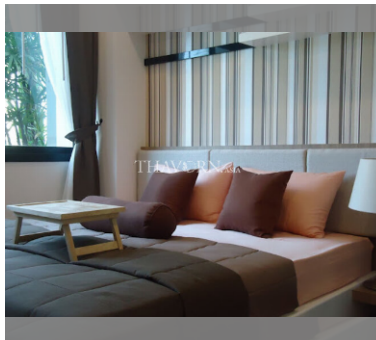

Condo for sale 1 bedroom 35 m² in Dusit Grand Park, Pattaya

฿ 2,200,000

UNIT PARAMETERS:

UID	FS-40743
quota	foreign quota
type	1 bedroom
size	35m ²
floor	2
view	garden view
quality	not chosen

PROJECT PARAMETERS:

district	Jomtien
buildings	6
floors	8
built in	2015
maintenance	฿ 14,700/year

FACILITIES:

General information: resort, meters to beach: 500, minutes to beach: 10, underground parking, open parking.

Swimming pool: swimming pool, kids pool, water slides, waterfall, jacuzzi.

Chill zone: chill zone, garden.

Health zone: gym, sauna.

Other: lobby, clubhouse, CCTV, security, room service.

details