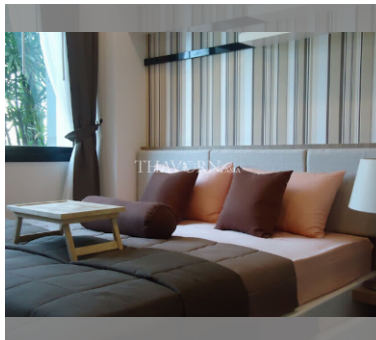

Condo for sale 1 bedroom 35 m² in Dusit Grand Park, Pattaya

฿ 2,200,000

UNIT PARAMETERS:

UID	FS-40743
quota	foreign quota
type	1 bedroom
size	35m ²
floor	2
view	garden view

PROJECT PARAMETERS:

district	Jomtien
buildings	6
floors	8
built in	2015
maintenance	฿ 14,700/year

Health zone: gym, sauna.

Other: lobby, clubhouse, CCTV, security, room service.

details