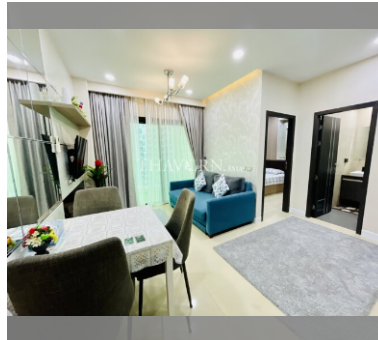

Condo for sale 1 bedroom 35 m² in Dusit Grand Condo View, Pattaya

฿ 3,050,000

UNIT PARAMETERS:

UID	FS-31516
quota	foreign quota
type	1 bedroom
size	35m²
floor	32
view	sea view
transfer cost	
transfer fee payer	seller and buyer 50/50
additional cost	

PROJECT PARAMETERS:

district	Jomtien
buildings	1
floors	36
built in	2014
maintenance	฿ 16,800/year

FACILITIES:

General information: highrise, meters to beach: 300, underground parking, open parking.

Swimming pool: swimming pool, kids pool, waterfall, jacuzzi.

Health zone: gym.

Other: reception, CCTV, security, minimart, laundry.