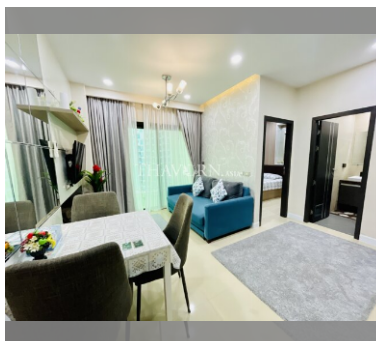

Condo for sale 1 bedroom 35 m² in Dusit Grand Condo View, Pattaya

฿ 3,050,000

UNIT PARAMETERS:

UID	FS-31516
quota	foreign quota
type	1 bedroom
size	35m²
floor	32
view	sea view
transfer fee payer	seller and buyer 50/50

PROJECT PARAMETERS:

district	Jomtien
buildings	1
floors	36
built in	2014
maintenance	฿ 16,800/year

FACILITIES:

General information: highrise, meters to beach: 300, underground parking, open parking.

Swimming pool: swimming pool, kids pool, waterfall, jacuzzi.

Health zone: gym.

Other: reception, CCTV, security, minimart, laundry.