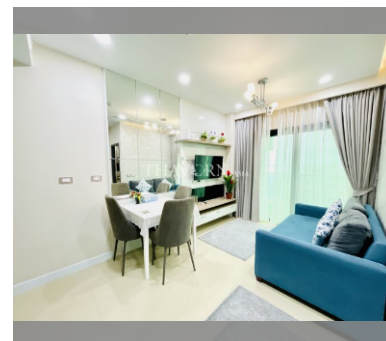

Condo for sale 1 bedroom 35 m² in Dusit Grand Condo View, Pattaya

฿ 3,050,000

UNIT PARAMETERS:

UID	FS-31516
quota	foreign quota
type	1 bedroom
size	35m²
floor	32
view	sea view
transfer fee payer	seller and buyer 50/50

PROJECT PARAMETERS:

district	Jomtien
buildings	1
floors	36
built in	2014
maintenance	฿ 16,800/year

FACILITIES:

General information: highrise, meters to beach: 300, underground parking, open parking.

Swimming pool: swimming pool, kids pool, waterfall, jacuzzi.

Health zone: gym.

Other: reception, CCTV, security, minimart, laundry.