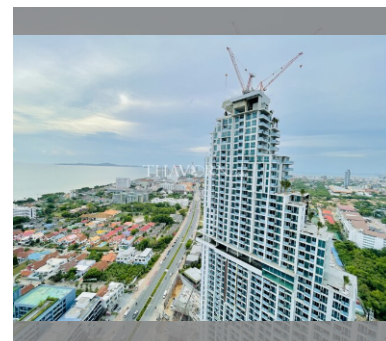

Condo for sale 1 bedroom 35 m² in Dusit Grand Condo View, Pattaya

฿ 3,050,000

UNIT PARAMETERS:

UID	FS-31516
quota	foreign quota
type	1 bedroom
size	35m²
floor	32
view	sea view
transfer fee payer	seller and buyer 50/50

PROJECT PARAMETERS:

district	Jomtien
buildings	1
floors	36
built in	2014
maintenance	฿ 16,800/year

FACILITIES:

General information: highrise, meters to beach: 300, underground parking, open parking.

Swimming pool: swimming pool, kids pool, waterfall, jacuzzi.

Health zone: gym.

Other: reception, CCTV, security, minimart, laundry.