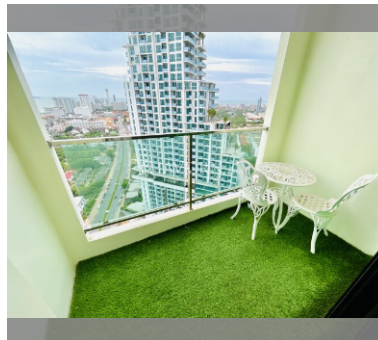

Condo for sale 1 bedroom 35 m² in Dusit Grand Condo View, Pattaya

฿ 3,050,000

UNIT PARAMETERS:

UID	FS-31516
quota	foreign quota
type	1 bedroom
size	35m²
floor	32
view	sea view
transfer cost	
transfer fee payer	seller and buyer 50/50
additional cost	

PROJECT PARAMETERS:

district	Jomtien
buildings	1
floors	36
built in	2014
maintenance	฿ 16,800/year

FACILITIES:

General information: highrise, meters to beach: 300, underground parking, open parking.

Swimming pool: swimming pool, kids pool, waterfall, jacuzzi.

Health zone: gym.

Other: reception, CCTV, security, minimart, laundry.