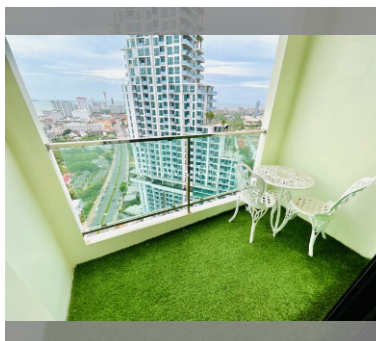

Condo for sale 1 bedroom 35 m² in Dusit Grand Condo View, Pattaya

฿ 3,050,000

UNIT PARAMETERS:

UID	FS-31516
quota	foreign quota
type	1 bedroom
size	35m²
floor	32
view	sea view
transfer fee payer	seller and buyer 50/50

PROJECT PARAMETERS:

district	Jomtien
buildings	1
floors	36
built in	2014
maintenance	฿ 16,800/year

FACILITIES:

General information: highrise, meters to beach: 300, underground parking, open parking.

Swimming pool: swimming pool, kids pool, waterfall, jacuzzi.

Health zone: gym.

Other: reception, CCTV, security, minimart, laundry.