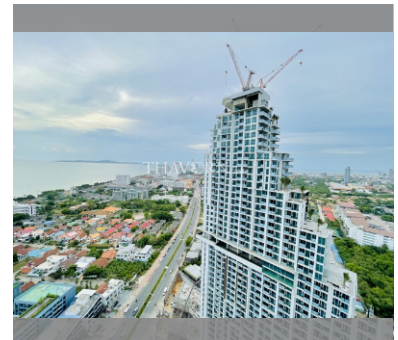

Condo for sale 1 bedroom 35 m² in Dusit Grand Condo View, Pattaya

฿ 3,050,000

UNIT PARAMETERS:

UID	FS-31516
quota	foreign quota
type	1 bedroom
size	35m²
floor	32
view	sea view
transfer cost	
transfer fee payer	seller and buyer 50/50
additional cost	

PROJECT PARAMETERS:

district	Jomtien
buildings	1
floors	36
built in	2014
maintenance	฿ 16,800/year

FACILITIES:

General information: highrise, meters to beach: 300, underground parking, open parking.

Swimming pool: swimming pool, kids pool, waterfall, jacuzzi.

Health zone: gym.

Other: reception, CCTV, security, minimart, laundry.