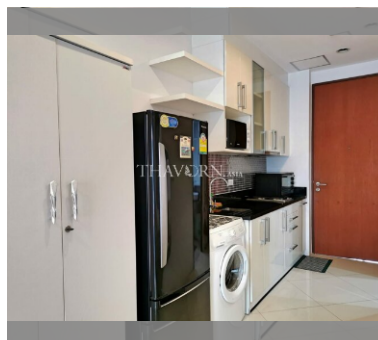

Condo for sale studio 40 m² in Diamond Suites Resort, Pattaya

฿ 1,960,000

UNIT PARAMETERS:

UID	FS-28043
quota	foreign quota
type	studio
size	40m²
floor	4
view	pool view
transfer cost	
transfer fee payer	Seller and Buyer 50/50
additional cost	

PROJECT PARAMETERS:

district	Thappraya
buildings	7
floors	7
built in	2015

FACILITIES:

General information: resort, meters to beach: 700, minutes to beach: 10, open parking.

Swimming pool: swimming pool, kids pool.

Chill zone: chill zone, garden.

Health zone: gym, sauna.

Other: reception, CCTV, security, minimart.