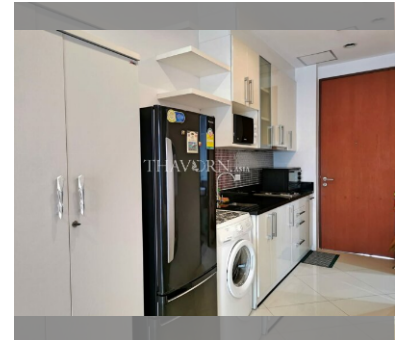

Condo for sale studio 40 m² in Diamond Suites Resort, Pattaya

฿ 1,960,000

UNIT PARAMETERS:

UID	FS-28043
quota	foreign quota
type	studio
size	40m²
floor	4
view	pool view
quality	not chosen
transfer fee payer	Seller and Buyer 50/50

PROJECT PARAMETERS:

district	Thappraya
buildings	7
floors	7
built in	2015

FACILITIES:

General information: resort, meters to beach: 700, minutes to beach: 10, open parking.

Swimming pool: swimming pool, kids pool.

Chill zone: chill zone, garden.

Health zone: gym, sauna.

Other: reception, CCTV, security, minimart.