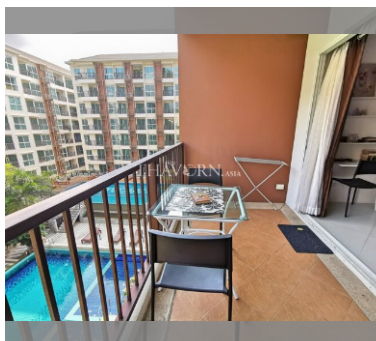

Condo for sale studio 40 m² in Diamond Suites Resort, Pattaya

฿ 1,960,000

UNIT PARAMETERS:

UID	FS-28043
quota	foreign quota
type	studio
size	40m²
floor	4
view	pool view
transfer fee payer	Seller and Buyer 50/50

PROJECT PARAMETERS:

district	Thappraya
buildings	7
floors	7
built in	2015

FACILITIES:

General information: resort, meters to beach: 700, minutes to beach: 10, open parking.

Swimming pool: swimming pool, kids pool.

Chill zone: chill zone, garden.

Health zone: gym, sauna.

Other: reception, CCTV, security, minimart.