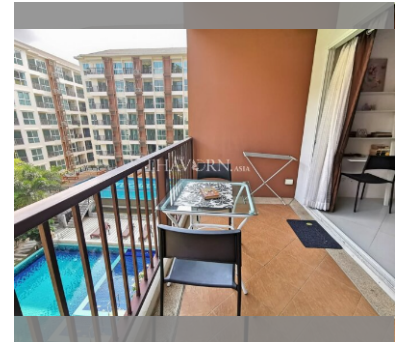

Condo for sale studio 40 m² in Diamond Suites Resort, Pattaya

฿ 1,960,000

UNIT PARAMETERS:

UID	FS-28043
quota	foreign quota
type	studio
size	40m²
floor	4
view	pool view
quality	not chosen
transfer fee payer	Seller and Buyer 50/50

PROJECT PARAMETERS:

district	Thappraya
buildings	7
floors	7
built in	2015

FACILITIES:

General information: resort, meters to beach: 700, minutes to beach: 10, open parking.

Swimming pool: swimming pool, kids pool.

Chill zone: chill zone, garden.

Health zone: gym, sauna.

Other: reception, CCTV, security, minimart.