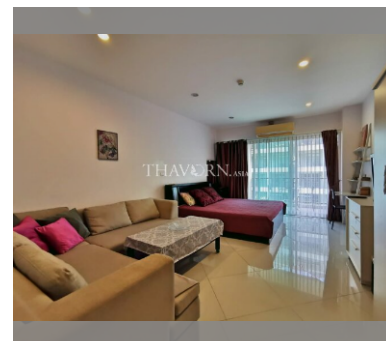

Condo for sale studio 40 m² in Diamond Suites Resort, Pattaya

฿ 1,960,000

UNIT PARAMETERS:

UID	FS-28043
quota	foreign quota
type	studio
size	40m²
floor	4
view	pool view
transfer fee payer	Seller and Buyer 50/50

PROJECT PARAMETERS:

district	Thappraya
buildings	7
floors	7
built in	2015

FACILITIES:

General information: resort, meters to beach: 700, minutes to beach: 10, open parking.

Swimming pool: swimming pool, kids pool.

Chill zone: chill zone, garden.

Health zone: gym, sauna.

Other: reception, CCTV, security, minimart.