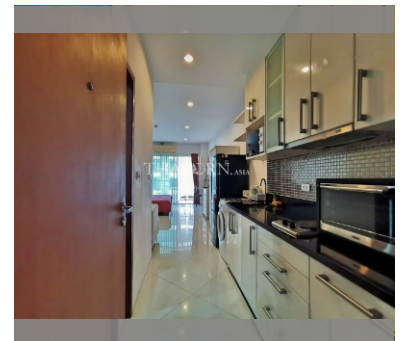

Condo for sale studio 40 m² in Diamond Suites Resort, Pattaya

฿ 1,960,000

UNIT PARAMETERS:

UID	FS-28043
quota	foreign quota
type	studio
size	40m²
floor	4
view	pool view
quality	not chosen
transfer fee payer	Seller and Buyer 50/50

PROJECT PARAMETERS:

district	Thappraya
buildings	7
floors	7
built in	2015

FACILITIES:

General information: resort, meters to beach: 700, minutes to beach: 10, open parking.

Swimming pool: swimming pool, kids pool.

Chill zone: chill zone, garden.

Health zone: gym, sauna.

Other: reception, CCTV, security, minimart.