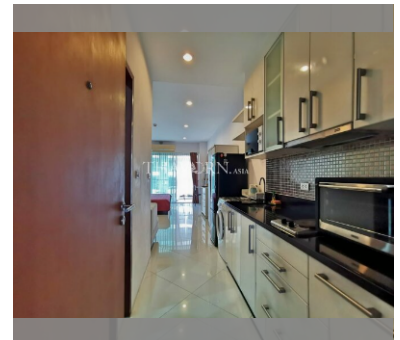

Condo for sale studio 40 m² in Diamond Suites Resort, Pattaya

฿ 1,960,000

UNIT PARAMETERS:

UID	FS-28043
quota	foreign quota
type	studio
size	40m²
floor	4
view	pool view
transfer cost	
transfer fee payer	Seller and Buyer 50/50
additional cost	

PROJECT PARAMETERS:

district	Thappraya
buildings	7
floors	7
built in	2015

FACILITIES:

General information: resort, meters to beach: 700, minutes to beach: 10, open parking.

Swimming pool: swimming pool, kids pool.

Chill zone: chill zone, garden.

Health zone: gym, sauna.

Other: reception, CCTV, security, minimart.