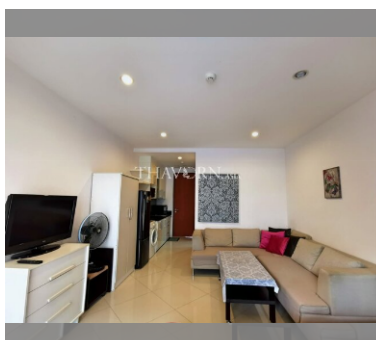

Condo for sale studio 40 m² in Diamond Suites Resort, Pattaya

฿ 1,960,000

UNIT PARAMETERS:

UID	FS-28043
quota	foreign quota
type	studio
size	40m²
floor	4
view	pool view
transfer fee payer	Seller and Buyer 50/50

PROJECT PARAMETERS:

district	Thappraya
buildings	7
floors	7
built in	2015

FACILITIES:

General information: resort, meters to beach: 700, minutes to beach: 10, open parking.

Swimming pool: swimming pool, kids pool.

Chill zone: chill zone, garden.

Health zone: gym, sauna.

Other: reception, CCTV, security, minimart.