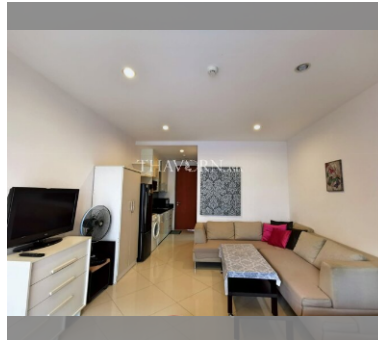

Condo for sale studio 40 m² in Diamond Suites Resort, Pattaya

฿ 1,960,000

UNIT PARAMETERS:

UID	FS-28043
quota	foreign quota
type	studio
size	40m²
floor	4
view	pool view
quality	not chosen
transfer fee payer	Seller and Buyer 50/50

PROJECT PARAMETERS:

district	Thappraya
buildings	7
floors	7
built in	2015

FACILITIES:

General information: resort, meters to beach: 700, minutes to beach: 10, open parking.

Swimming pool: swimming pool, kids pool.

Chill zone: chill zone, garden.

Health zone: gym, sauna.

Other: reception, CCTV, security, minimart.