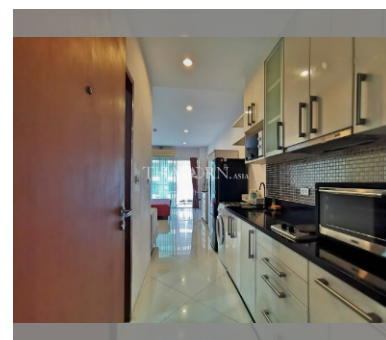

Condo for sale studio 40 m² in Diamond Suites Resort, Pattaya

฿ 1,960,000

UNIT PARAMETERS:

UID	FS-28043
quota	foreign quota
type	studio
size	40m²
floor	4
view	pool view
transfer fee payer	Seller and Buyer 50/50

PROJECT PARAMETERS:

district	Thappraya
buildings	7
floors	7
built in	2015

FACILITIES:

General information: resort, meters to beach: 700, minutes to beach: 10, open parking.

Swimming pool: swimming pool, kids pool.

Chill zone: chill zone, garden.

Health zone: gym, sauna.

Other: reception, CCTV, security, minimart.