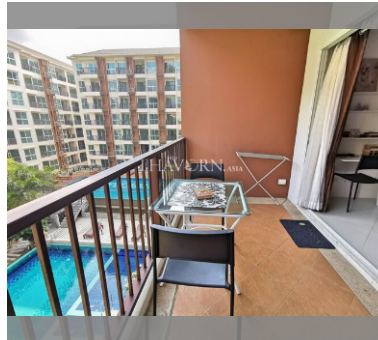

Condo for sale studio 40 m² in Diamond Suites Resort, Pattaya

฿ 1,960,000

UNIT PARAMETERS:

UID	FS-28043
quota	foreign quota
type	studio
size	40m²
floor	4
view	pool view
transfer cost	
transfer fee payer	Seller and Buyer 50/50
additional cost	

PROJECT PARAMETERS:

district	Thappraya
buildings	7
floors	7
built in	2015

FACILITIES:

General information: resort, meters to beach: 700, minutes to beach: 10, open parking.

Swimming pool: swimming pool, kids pool.

Chill zone: chill zone, garden.

Health zone: gym, sauna.

Other: reception, CCTV, security, minimart.