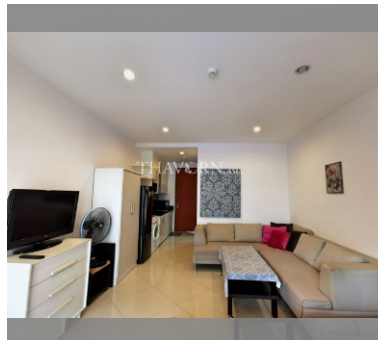

Condo for sale studio 40 m² in Diamond Suites Resort, Pattaya

฿ 1,960,000

UNIT PARAMETERS:

UID	FS-28043
quota	foreign quota
type	studio
size	40m²
floor	4
view	pool view
transfer cost	
transfer fee payer	Seller and Buyer 50/50
additional cost	

PROJECT PARAMETERS:

district	Thappraya
buildings	7
floors	7
built in	2015

FACILITIES:

General information: resort, meters to beach: 700, minutes to beach: 10, open parking.

Swimming pool: swimming pool, kids pool.

Chill zone: chill zone, garden.

Health zone: gym, sauna.

Other: reception, CCTV, security, minimart.