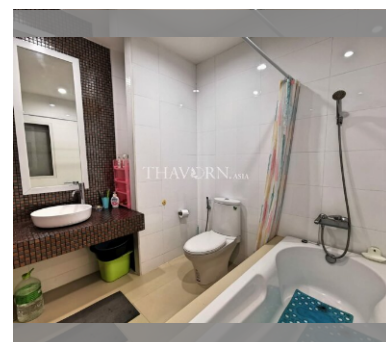

Condo for sale studio 40 m² in Diamond Suites Resort, Pattaya

฿ 1,960,000

UNIT PARAMETERS:

UID	FS-28043
quota	foreign quota
type	studio
size	40m²
floor	4
view	pool view
transfer fee payer	Seller and Buyer 50/50

PROJECT PARAMETERS:

district	Thappraya
buildings	7
floors	7
built in	2015

FACILITIES:

General information: resort, meters to beach: 700, minutes to beach: 10, open parking.

Swimming pool: swimming pool, kids pool.

Chill zone: chill zone, garden.

Health zone: gym, sauna.

Other: reception, CCTV, security, minimart.