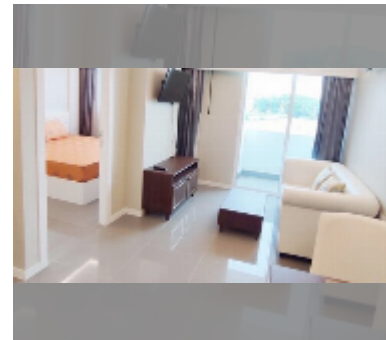

Condo for sale 1 bedroom 35 m² in The Orient Resort and Spa, Pattaya

฿ 1,900,000

UNIT PARAMETERS:

UID	FS-28040
quota	thai quota
type	1 bedroom
size	35m ²
floor	3
view	city view

PROJECT PARAMETERS:

district	Jomtien
buildings	3
floors	8
built in	2018

Health zone: gym, sauna.

Other: reception, lobby, meeting room, CCTV, security, room service.

[details](#)