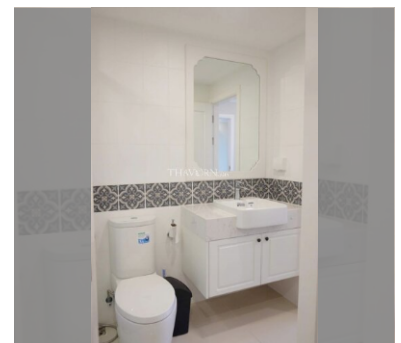

Condo for sale 1 bedroom 35 m² in The Orient Resort and Spa, Pattaya

฿ 1,900,000

UNIT PARAMETERS:

UID	FS-28040
quota	thai quota
type	1 bedroom
size	35m²
floor	3
view	city view
transfer fee payer	Seller and Buyer 50/50

PROJECT PARAMETERS:

district	Jomtien
buildings	3
floors	8
built in	2018

FACILITIES:

General information: resort, meters to beach: 500, minutes to beach: 10, open parking.

Swimming pool: swimming pool, kids pool, water slides, jacuzzi, pool bar .

Chill zone: chill zone, garden.

Health zone: gym, sauna.

Other: reception, lobby, meeting room, CCTV, security, room service.