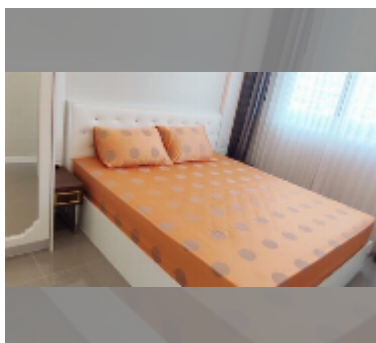

Condo for sale 1 bedroom 35 m² in The Orient Resort and Spa, Pattaya

฿ 1,900,000

UNIT PARAMETERS:

UID	FS-28040
quota	thai quota
type	1 bedroom
size	35m ²
floor	3
view	city view

PROJECT PARAMETERS:

district	Jomtien
buildings	3
floors	8
built in	2018

Health zone: gym, sauna.

Other: reception, lobby, meeting room, CCTV, security, room service.

[details](#)