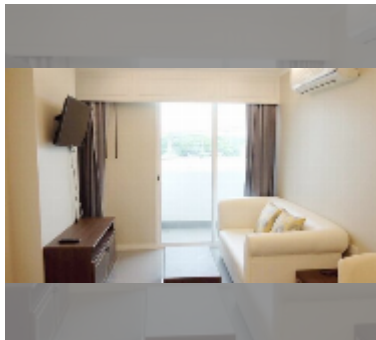

Condo for sale 1 bedroom 35 m² in The Orient Resort and Spa, Pattaya

฿ 1,900,000

UNIT PARAMETERS:

UID	FS-28040
quota	thai quota
type	1 bedroom
size	35m ²
floor	3
view	city view

PROJECT PARAMETERS:

district	Jomtien
buildings	3
floors	8
built in	2018

Health zone: gym, sauna.

Other: reception, lobby, meeting room, CCTV, security, room service.

[details](#)