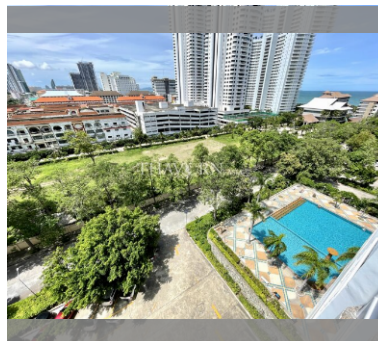

Condo for sale 1 bedroom 86 m² in View Talay 5, Pattaya

฿ 5,600,000

UNIT PARAMETERS:

UID	FS-28039
quota	foreign quota
type	1 bedroom
size	86m ²
floor	9
view	pool view

PROJECT PARAMETERS:

district	Thappraya
buildings	2
floors	22
built in	2007
maintenance	฿ 20,640/year

FACILITIES:

General information: highrise, meters to beach: 150, minutes to beach: 3, open parking, covered parking.

Swimming pool: swimming pool.

Other: reception, CCTV, security, minimart, laundry, room service.