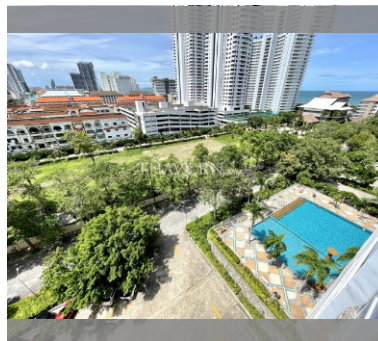

Condo for sale 1 bedroom 86 m² in View Talay 5, Pattaya

฿ 5,600,000

UNIT PARAMETERS:

UID	FS-28039
quota	foreign quota
type	1 bedroom
size	86m²
floor	9
view	pool view
quality	not chosen
transfer fee payer	50/50

PROJECT PARAMETERS:

district	Thappraya
buildings	2
floors	22
built in	2007
maintenance	฿ 20,640/year

FACILITIES:

General information: highrise, meters to beach: 150, minutes to beach: 3, open parking, covered parking.

Swimming pool: swimming pool.

Other: reception, CCTV, security, minimart, laundry, room service.