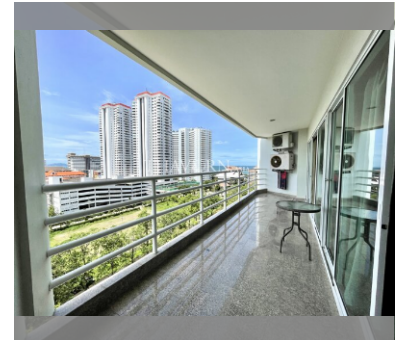

Condo for sale 1 bedroom 86 m² in View Talay 5, Pattaya

฿ 5,600,000

UNIT PARAMETERS:

UID	FS-28039
quota	foreign quota
type	1 bedroom
size	86m ²
floor	9
view	pool view

PROJECT PARAMETERS:

district	Thappraya
buildings	2
floors	22
built in	2007
maintenance	฿ 20,640/year

FACILITIES:

General information: highrise, meters to beach: 150, minutes to beach: 3, open parking, covered parking.

Swimming pool: swimming pool.

Other: reception, CCTV, security, minimart, laundry, room service.