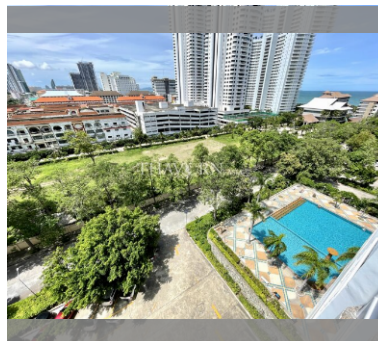

Condo for sale 1 bedroom 86 m² in View Talay 5, Pattaya

฿ 5,600,000

UNIT PARAMETERS:

UID	FS-28039
quota	foreign quota
type	1 bedroom
size	86m ²
floor	9
view	pool view
quality	not chosen
transfer fee payer	50/50

PROJECT PARAMETERS:

district	Thappraya
buildings	2
floors	22
built in	2007
maintenance	฿ 20,640/year

FACILITIES:

General information: highrise, meters to beach: 150, minutes to beach: 3, open parking, covered parking.