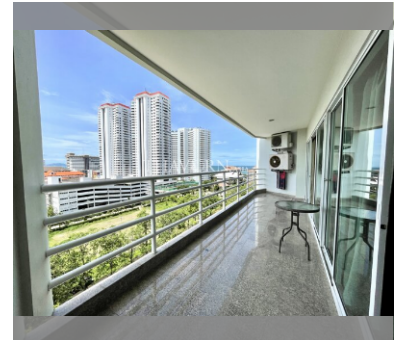

### FACILITIES:

**General information:** highrise, meters to beach: 150, minutes to beach: 3, open parking, covered parking.

**Swimming pool:** swimming pool.

**Other:** reception, CCTV, security, minimart, laundry, room service.