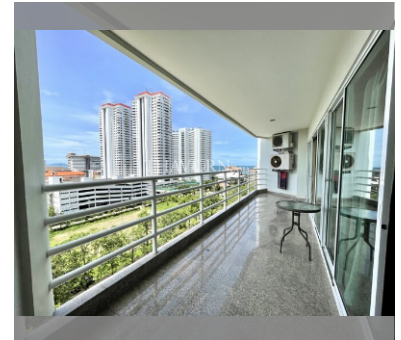

Condo for sale 1 bedroom 86 m² in View Talay 5, Pattaya

฿ 5,600,000

UNIT PARAMETERS:

UID	FS-28039
quota	foreign quota
type	1 bedroom
size	86m²
floor	9
view	pool view
transfer cost	
transfer fee payer	
additional cost	

PROJECT PARAMETERS:

district	Thappraya
buildings	2
floors	22
built in	2007
maintenance	฿ 20,640/year

FACILITIES:

General information: highrise, meters to beach: 150, minutes to beach: 3, open parking, covered parking.

Swimming pool: swimming pool.

Other: reception, CCTV, security, minimart, laundry, room service.