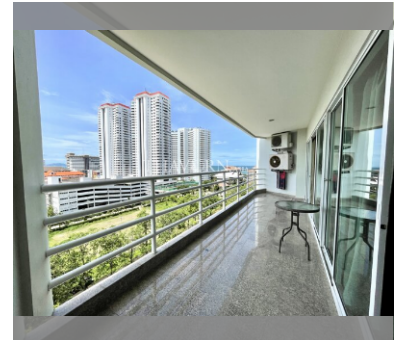

Condo for sale 1 bedroom 86 m² in View Talay 5, Pattaya

฿ 5,600,000

UNIT PARAMETERS:

UID	FS-28039
quota	foreign quota
type	1 bedroom
size	86m²
floor	9
view	pool view
quality	not chosen
transfer fee payer	50/50

PROJECT PARAMETERS:

district	Thappraya
buildings	2
floors	22
built in	2007
maintenance	฿ 20,640/year

FACILITIES:

General information: highrise, meters to beach: 150, minutes to beach: 3, open parking, covered parking.

Swimming pool: swimming pool.

Other: reception, CCTV, security, minimart, laundry, room service.