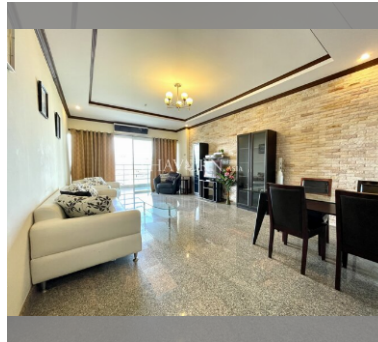

Condo for sale 1 bedroom 86 m² in View Talay 5, Pattaya

฿ 5,600,000

UNIT PARAMETERS:

UID	FS-28039
quota	foreign quota
type	1 bedroom
size	86m²
floor	9
view	pool view

PROJECT PARAMETERS:

district	Thappraya
buildings	2
floors	22
built in	2007
maintenance	฿ 20,640/year

FACILITIES:

General information: highrise, meters to beach: 150, minutes to beach: 3, open parking, covered parking.

Swimming pool: swimming pool.

Other: reception, CCTV, security, minimart, laundry, room service.