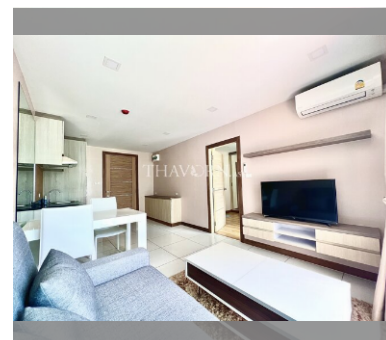

Condo for sale 1 bedroom 44 m² in Whale Marina Condo, Pattaya

฿ 4,300,000

UNIT PARAMETERS:

UID	FS-27904
quota	foreign quota
type	1 bedroom
size	44m²
floor	2
view	pool view
quality	not chosen
transfer fee payer	50/50
exclusive	on

PROJECT PARAMETERS:

district	Na Jomtien
buildings	3
floors	8
built in	2019
maintenance	฿ 23,760/year

FACILITIES:

General information: lowrise, meters to beach: 500, open parking, covered parking.

Swimming pool: swimming pool.

Chill zone: garden, barbeque areas.

Health zone: gym, sauna.

Other: CCTV, security.