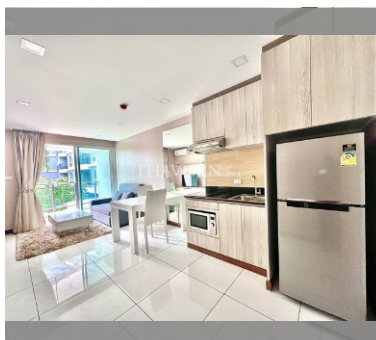

Condo for sale 1 bedroom 44 m² in Whale Marina Condo, Pattaya

฿ 4,300,000

UNIT PARAMETERS:

UID	FS-27904
quota	foreign quota
type	1 bedroom
size	44m²
floor	2
view	pool view
quality	not chosen
transfer fee payer	50/50
exclusive	on

PROJECT PARAMETERS:

district	Na Jomtien
buildings	3
floors	8
built in	2019
maintenance	฿ 23,760/year

FACILITIES:

General information: lowrise, meters to beach: 500, open parking, covered parking.

Swimming pool: swimming pool.

Chill zone: garden, barbeque areas.

Health zone: gym, sauna.

Other: CCTV, security.