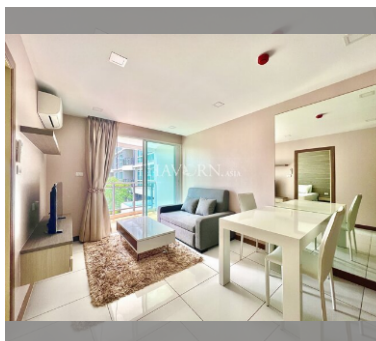

Condo for sale 1 bedroom 44 m² in Whale Marina Condo, Pattaya

฿ 4,300,000

UNIT PARAMETERS:

UID	FS-27904
quota	foreign quota
type	1 bedroom
size	44m²
floor	2
view	pool view
quality	not chosen
transfer fee payer	50/50
exclusive	on

PROJECT PARAMETERS:

district	Na Jomtien
buildings	3
floors	8
built in	2019
maintenance	฿ 23,760/year

FACILITIES:

General information: lowrise, meters to beach: 500, open parking, covered parking.

Swimming pool: swimming pool.

Chill zone: garden, barbeque areas.

Health zone: gym, sauna.

Other: CCTV, security.