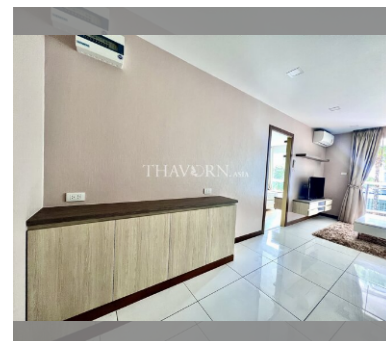

Condo for sale 1 bedroom 44 m² in Whale Marina Condo, Pattaya

฿ 4,300,000

UNIT PARAMETERS:

UID	FS-27904
quota	foreign quota
type	1 bedroom
size	44m²
floor	2
view	pool view
quality	not chosen
transfer fee payer	50/50
exclusive	on

PROJECT PARAMETERS:

district	Na Jomtien
buildings	3
floors	8
built in	2019
maintenance	฿ 23,760/year

FACILITIES:

General information: lowrise, meters to beach: 500, open parking, covered parking.

Swimming pool: swimming pool.

Chill zone: garden, barbeque areas.

Health zone: gym, sauna.

Other: CCTV, security.