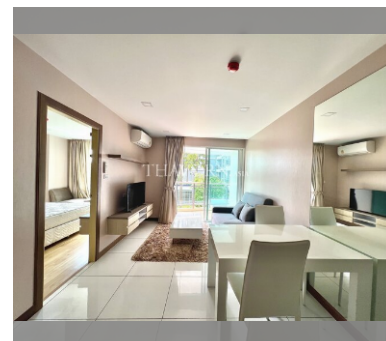

Condo for sale 1 bedroom 44 m² in Whale Marina Condo, Pattaya

฿ 4,300,000

UNIT PARAMETERS:

UID	FS-27904
quota	foreign quota
type	1 bedroom
size	44m²
floor	2
view	pool view
quality	not chosen
transfer fee payer	50/50
exclusive	on

PROJECT PARAMETERS:

district	Na Jomtien
buildings	3
floors	8
built in	2019
maintenance	฿ 23,760/year

FACILITIES:

General information: lowrise, meters to beach: 500, open parking, covered parking.

Swimming pool: swimming pool.

Chill zone: garden, barbeque areas.

Health zone: gym, sauna.

Other: CCTV, security.