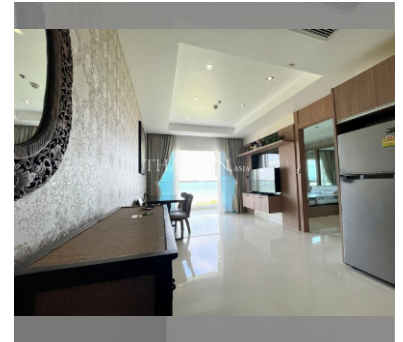

Condo for sale 1 bedroom 40 m² in Nam Talay Condominium, Pattaya

฿ 3,100,000

UNIT PARAMETERS:

| | |
|--------------------|------------------|
| UID | FS-27903 |
| quota | foreign quota |
| type | 1 bedroom |
| size | 40m ² |
| floor | 11 |
| view | sea view |
| quality | not chosen |
| online viewing | on |
| transfer fee payer | On Buyer |
| exclusive | on |

Swimming pool: swimming pool, kids pool, jacuzzi.

Chill zone: garden, rooftop chillout.

Health zone: gym, massage.

Other: reception, lobby, CCTV, security, minimart, laundry, room service.

details