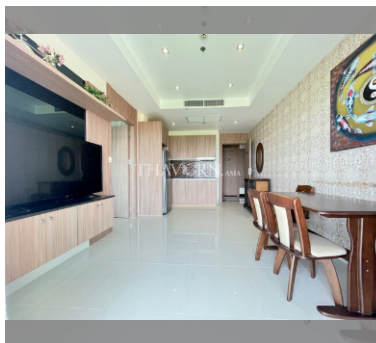

Condo for sale 1 bedroom 40 m² in Nam Talay Condominium, Pattaya

For Sale: 1 Bedroom Condo, 40 sqm in Nam Talay Condominium, Pattaya Discover this fully furnished 1 bedroom condo located in the prestigious Nam Talay Condominium in the vibrant city of Pattaya, specifically in the serene Najomtien area. This flat, situated on the 11th floor of a 13-story building, offers a spacious living area of 40 square meters. Priced at 3,100,000, this property is available under foreign ownership quota, making it an excellent investment opportunity or a perfect home for those looking to enjoy the coastal lifestyle of Pattaya.

฿ 3,100,000

UNIT PARAMETERS:

UID	FS-27903
quota	foreign quota
type	1 bedroom
size	40m²
floor	11
view	sea view
quality	not chosen
online viewing	on
transfer cost	
transfer fee payer	On Buyer
additional cost	
exclusive	on

PROJECT PARAMETERS:

district	Na Jomtien
buildings	1
floors	13
built in	2014

FACILITIES:

General information: resort, meters to beach: 50, minutes to beach: 2, open parking.

Swimming pool: swimming pool, kids pool, jacuzzi.

Chill zone: garden, rooftop chillout.

Health zone: gym, massage.

Other: reception, lobby, CCTV, security, minimart, laundry, room service.