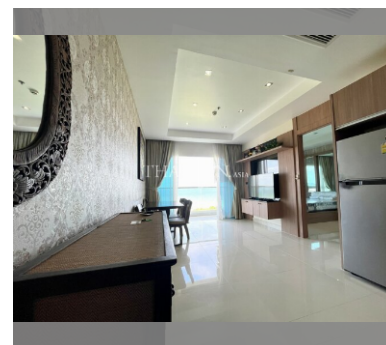

Condo for sale 1 bedroom 40 m² in Nam Talay Condominium, Pattaya

For Sale: 1 Bedroom Condo, 40 sqm in Nam Talay Condominium, Pattaya Discover this fully furnished 1 bedroom condo located in the prestigious Nam Talay Condominium in the vibrant city of Pattaya, specifically in the serene Najomtien area. This flat, situated on the 11th floor of a 13-story building, offers a spacious living area of 40 square meters. Priced at 3,100,000, this property is available under foreign ownership quota, making it an excellent investment opportunity or a perfect home for those looking to enjoy the coastal lifestyle of Pattaya.

Chill zone: garden, rooftop chillout.

Health zone: gym, massage.

Other: reception, lobby, CCTV, security, minimart, laundry, room service.

details