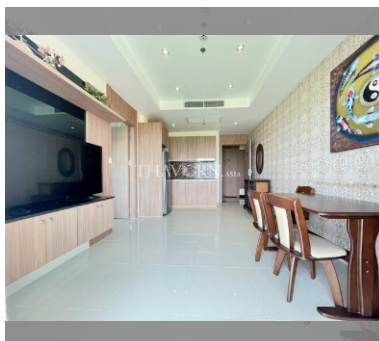

Condo for sale 1 bedroom 40 m² in Nam Talay Condominium, Pattaya

฿ 3,100,000

UNIT PARAMETERS:

UID	FS-27903
quota	foreign quota
type	1 bedroom
size	40m ²
floor	11
view	sea view
quality	not chosen
online viewing	on
transfer fee payer	On Buyer
exclusive	on

Chill zone: garden, rooftop chillout.

Health zone: gym, massage.

Other: reception, lobby, CCTV, security, minimart, laundry, room service.

details