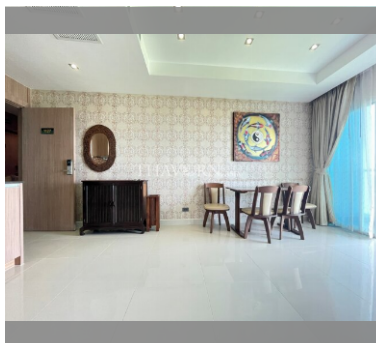

Condo for sale 1 bedroom 40 m² in Nam Talay Condominium, Pattaya

For Sale: 1 Bedroom Condo, 40 sqm in Nam Talay Condominium, Pattaya Discover this fully furnished 1 bedroom condo located in the prestigious Nam Talay Condominium in the vibrant city of Pattaya, specifically in the serene Najomtien area. This flat, situated on the 11th floor of a 13-story building, offers a spacious living area of 40 square meters. Priced at 3,100,000, this property is available under foreign ownership quota, making it an excellent investment opportunity or a perfect home for those looking to enjoy the coastal lifestyle of Pattaya.

฿ 3,100,000

UNIT PARAMETERS:

UID	FS-27903
quota	foreign quota
type	1 bedroom
size	40m²
floor	11
view	sea view
quality	not chosen
online viewing	on
transfer cost	
transfer fee payer	On Buyer
additional cost	
exclusive	on

PROJECT PARAMETERS:

district	Na Jomtien
buildings	1
floors	13
built in	2014

FACILITIES:

General information: resort, meters to beach: 50, minutes to beach: 2, open parking.

Swimming pool: swimming pool, kids pool, jacuzzi.

Chill zone: garden, rooftop chillout.

Health zone: gym, massage.

Other: reception, lobby, CCTV, security, minimart, laundry, room service.