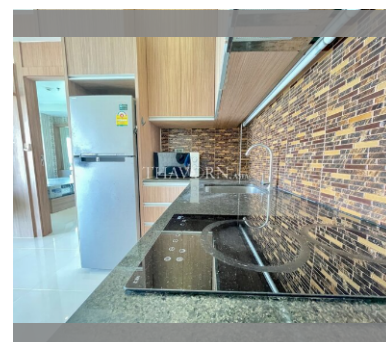

Condo for sale 1 bedroom 40 m² in Nam Talay Condominium, Pattaya

฿ 3,100,000

UNIT PARAMETERS:

UID	FS-27903
quota	foreign quota
type	1 bedroom
size	40m²
floor	11
view	sea view
quality	not chosen
online viewing	on
transfer fee payer	On Buyer
exclusive	on

PROJECT PARAMETERS:

district	Na Jomtien
buildings	1
floors	13
built in	2014

FACILITIES:

General information: resort, meters to beach: 50, minutes to beach: 2, open parking.

Swimming pool: swimming pool, kids pool, jacuzzi.

Chill zone: garden, rooftop chillout.

Health zone: gym, massage.

Other: reception, lobby, CCTV, security, minimart, laundry, room service.