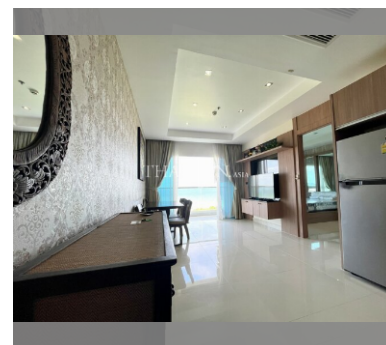

Condo for sale 1 bedroom 40 m² in Nam Talay Condominium, Pattaya

For Sale: 1 Bedroom Condo, 40 sqm in Nam Talay Condominium, Pattaya Discover this fully furnished 1 bedroom condo located in the prestigious Nam Talay Condominium in the vibrant city of Pattaya, specifically in the serene Najomtien area. This flat, situated on the 11th floor of a 13-story building, offers a spacious living area of 40 square meters. Priced at 3,100,000, this property is available under foreign ownership quota, making it an excellent investment opportunity or a perfect home for those looking to enjoy the coastal lifestyle of Pattaya.

฿ 3,100,000

UNIT PARAMETERS:

UID	FS-27903
quota	foreign quota
type	1 bedroom
size	40m²
floor	11
view	sea view
quality	not chosen
online viewing	on
transfer cost	
transfer fee payer	On Buyer
additional cost	
exclusive	on

PROJECT PARAMETERS:

district	Na Jomtien
buildings	1
floors	13
built in	2014

FACILITIES:

General information: resort, meters to beach: 50, minutes to beach: 2, open parking.

Swimming pool: swimming pool, kids pool, jacuzzi.

Chill zone: garden, rooftop chillout.

Health zone: gym, massage.

Other: reception, lobby, CCTV, security, minimart, laundry, room service.