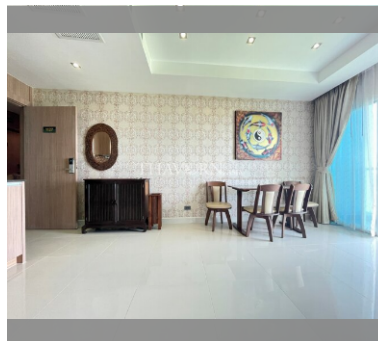

Condo for sale 1 bedroom 40 m² in Nam Talay Condominium, Pattaya

฿ 3,100,000

UNIT PARAMETERS:

| | |
|--------------------|------------------|
| UID | FS-27903 |
| quota | foreign quota |
| type | 1 bedroom |
| size | 40m ² |
| floor | 11 |
| view | sea view |
| quality | not chosen |
| online viewing | on |
| transfer fee payer | On Buyer |
| exclusive | on |

Swimming pool: swimming pool, kids pool, jacuzzi.

Chill zone: garden, rooftop chillout.

Health zone: gym, massage.

Other: reception, lobby, CCTV, security, minimart, laundry, room service.

details