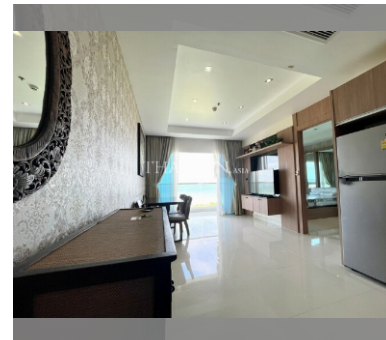

Condo for sale 1 bedroom 40 m² in Nam Talay Condominium, Pattaya

฿ 3,100,000

UNIT PARAMETERS:

UID	FS-27903
quota	foreign quota
type	1 bedroom
size	40m ²
floor	11
view	sea view
quality	not chosen
online viewing	on
transfer fee payer	On Buyer
exclusive	on

PROJECT PARAMETERS:

district	Na Jomtien
buildings	1
floors	13
built in	2014

FACILITIES:

General information: resort, meters to beach: 50, minutes to beach: 2, open parking.

Swimming pool: swimming pool, kids pool, jacuzzi.

Chill zone: garden, rooftop chillout.

Health zone: gym, massage.

Other: reception, lobby, CCTV, security, minimart, laundry, room service.

details