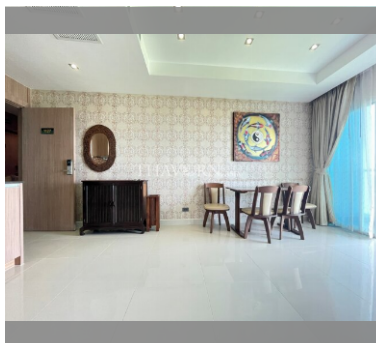

Condo for sale 1 bedroom 40 m² in Nam Talay Condominium, Pattaya

For Sale: 1 Bedroom Condo, 40 sqm in Nam Talay Condominium, Pattaya Discover this fully furnished 1 bedroom condo located in the prestigious Nam Talay Condominium in the vibrant city of Pattaya, specifically in the serene Najomtien area. This flat, situated on the 11th floor of a 13-story building, offers a spacious living area of 40 square meters. Priced at 3,100,000, this property is available under foreign ownership quota, making it an excellent investment opportunity or a perfect home for those looking to enjoy the coastal lifestyle of Pattaya.

Chill zone: garden, rooftop chillout.

Health zone: gym, massage.

Other: reception, lobby, CCTV, security, minimart, laundry, room service.

details