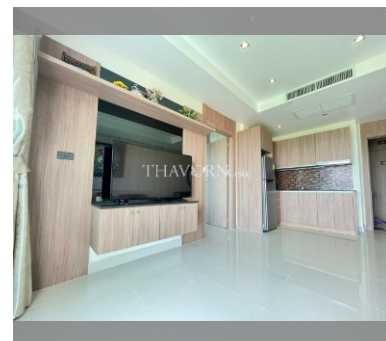

Condo for sale 1 bedroom 40 m² in Nam Talay Condominium, Pattaya

฿ 3,100,000

UNIT PARAMETERS:

UID	FS-27903
quota	foreign quota
type	1 bedroom
size	40m ²
floor	11
view	sea view
quality	not chosen
online viewing	on
transfer fee payer	On Buyer
exclusive	on

PROJECT PARAMETERS:

district	Na Jomtien
buildings	1
floors	13
built in	2014

FACILITIES:

General information: resort, meters to beach: 50, minutes to beach: 2, open parking.

Swimming pool: swimming pool, kids pool, jacuzzi.

Chill zone: garden, rooftop chillout.

Health zone: gym, massage.

Other: reception, lobby, CCTV, security, minimart, laundry, room service.

details