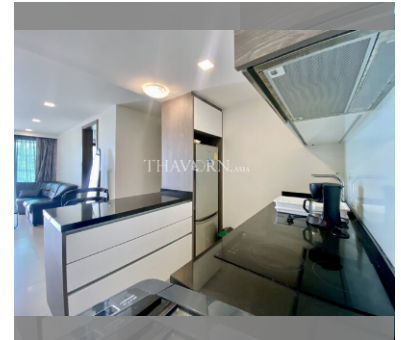

Condo for sale 1 bedroom 54 m² in Water's Edge, Pattaya

฿ 3,700,000

UNIT PARAMETERS:

UID	FS-27902
quota	foreign quota
type	1 bedroom
size	54m²
floor	3
view	sea view
quality	not chosen
transfer fee payer	Seller and Buyer 50/50

PROJECT PARAMETERS:

district	Na Jomtien
buildings	1
floors	8
built in	2014
maintenance	฿ 32,400/year

FACILITIES:

General information: boutique, underground parking, open parking.

Swimming pool: swimming pool.

Chill zone: chill zone.

Health zone: gym.

Other: CCTV, security, minimart.