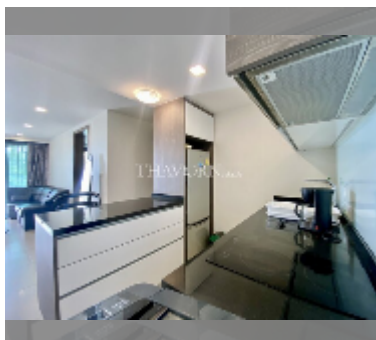

## Condo for sale 1 bedroom 54 m<sup>2</sup> in Water's Edge, Pattaya

**฿ 3,500,000**

**UNIT PARAMETERS:**

UID	FS-27902
quota	foreign quota
type	1 bedroom
size	54m <sup>2</sup>
floor	3
view	sea view

**PROJECT PARAMETERS:**

district	Na Jomtien
buildings	1
floors	8
built in	2014
maintenance	฿ 32,400/year

**FACILITIES:**

- General information:** boutique, underground parking, open parking.
- Swimming pool:** swimming pool.
- Chill zone:** chill zone.
- Health zone:** gym.
- Other:** CCTV, security, minimart.