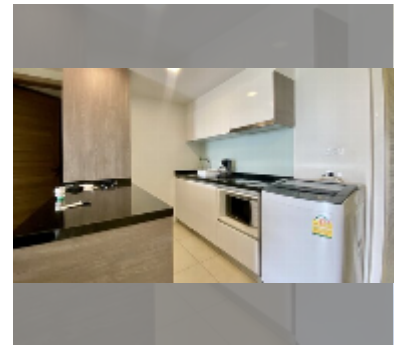

Condo for sale 1 bedroom 54 m² in Water's Edge, Pattaya

฿ 3,500,000

UNIT PARAMETERS:

UID	FS-27902
quota	foreign quota
type	1 bedroom
size	54m ²
floor	3
view	sea view

PROJECT PARAMETERS:

district	Na Jomtien
buildings	1
floors	8
built in	2014
maintenance	฿ 32,400/year

FACILITIES:

General information: boutique, underground parking, open parking.
Swimming pool: swimming pool.
Chill zone: chill zone.
Health zone: gym.
Other: CCTV, security, minimart.

[details](#)