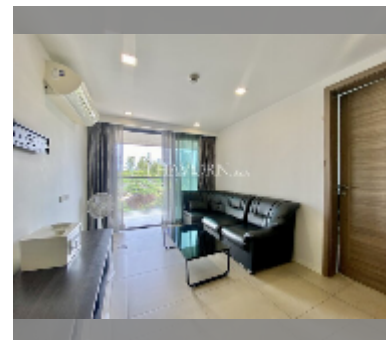

## Condo for sale 1 bedroom 54 m<sup>2</sup> in Water's Edge, Pattaya

**฿ 3,500,000**

**UNIT PARAMETERS:**

UID	FS-27902
quota	foreign quota
type	1 bedroom
size	54m <sup>2</sup>
floor	3
view	sea view

**PROJECT PARAMETERS:**

district	Na Jomtien
buildings	1
floors	8
built in	2014
maintenance	฿ 32,400/year

**FACILITIES:**

- General information:** boutique, underground parking, open parking.
- Swimming pool:** swimming pool.
- Chill zone:** chill zone.
- Health zone:** gym.
- Other:** CCTV, security, minimart.