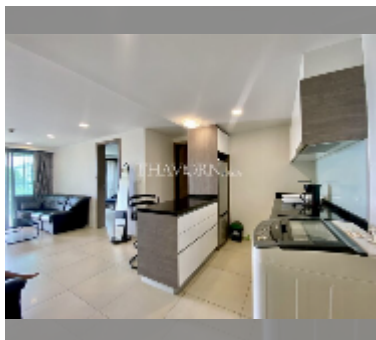

## Condo for sale 1 bedroom 54 m<sup>2</sup> in Water's Edge, Pattaya

**฿ 3,500,000**

**UNIT PARAMETERS:**

UID	FS-27902
quota	foreign quota
type	1 bedroom
size	54m <sup>2</sup>
floor	3
view	sea view

**PROJECT PARAMETERS:**

district	Na Jomtien
buildings	1
floors	8
built in	2014
maintenance	฿ 32,400/year

**FACILITIES:**

- General information:** boutique, underground parking, open parking.
- Swimming pool:** swimming pool.
- Chill zone:** chill zone.
- Health zone:** gym.
- Other:** CCTV, security, minimart.