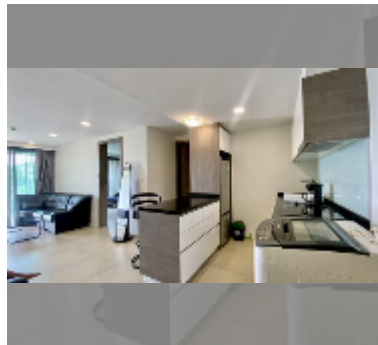

Condo for sale 1 bedroom 54 m² in Water's Edge, Pattaya

฿ 3,500,000

UNIT PARAMETERS:

UID	FS-27902
quota	foreign quota
type	1 bedroom
size	54m ²
floor	3
view	sea view

PROJECT PARAMETERS:

district	Na Jomtien
buildings	1
floors	8
built in	2014
maintenance	฿ 32,400/year

FACILITIES:

General information: boutique, underground parking, open parking.
Swimming pool: swimming pool.
Chill zone: chill zone.
Health zone: gym.
Other: CCTV, security, minimart.

[details](#)