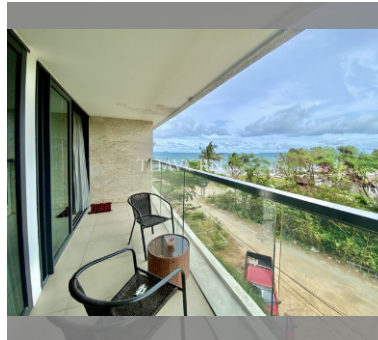

Condo for sale 1 bedroom 54 m² in Water's Edge, Pattaya

฿ 3,500,000

UNIT PARAMETERS:

UID	FS-27902
quota	foreign quota
type	1 bedroom
size	54m²
floor	3
view	sea view
quality	not chosen

PROJECT PARAMETERS:

district	Na Jomtien
buildings	1
floors	8
built in	2014
maintenance	฿ 32,400/year

FACILITIES:

General information: boutique, underground parking, open parking.

Swimming pool: swimming pool.

Chill zone: chill zone.

Health zone: gym.

Other: CCTV, security, minimart.