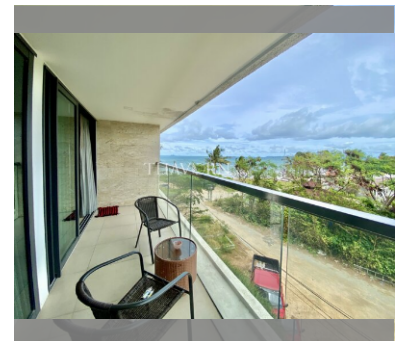

Condo for sale 1 bedroom 54 m² in Water's Edge, Pattaya

฿ 3,700,000

UNIT PARAMETERS:

UID	FS-27902
quota	foreign quota
type	1 bedroom
size	54m²
floor	3
view	sea view
quality	not chosen
transfer fee payer	Seller and Buyer 50/50

PROJECT PARAMETERS:

district	Na Jomtien
buildings	1
floors	8
built in	2014
maintenance	฿ 32,400/year

FACILITIES:

General information: boutique, underground parking, open parking.

Swimming pool: swimming pool.

Chill zone: chill zone.

Health zone: gym.

Other: CCTV, security, minimart.