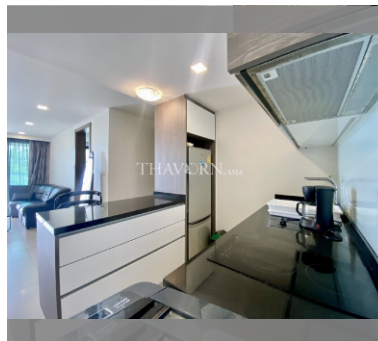

Condo for sale 1 bedroom 54 m² in Water's Edge, Pattaya

฿ 3,500,000

UNIT PARAMETERS:

UID	FS-27902
quota	foreign quota
type	1 bedroom
size	54m²
floor	3
view	sea view
quality	not chosen

PROJECT PARAMETERS:

district	Na Jomtien
buildings	1
floors	8
built in	2014
maintenance	฿ 32,400/year

FACILITIES:

General information: boutique, underground parking, open parking.

Swimming pool: swimming pool.

Chill zone: chill zone.

Health zone: gym.

Other: CCTV, security, minimart.