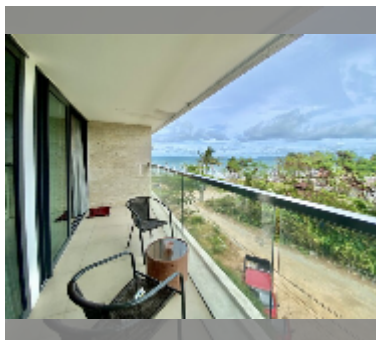

## Condo for sale 1 bedroom 54 m<sup>2</sup> in Water's Edge, Pattaya

**฿ 3,500,000**

**UNIT PARAMETERS:**

UID	FS-27902
quota	foreign quota
type	1 bedroom
size	54m <sup>2</sup>
floor	3
view	sea view

**PROJECT PARAMETERS:**

district	Na Jomtien
buildings	1
floors	8
built in	2014
maintenance	฿ 32,400/year

**FACILITIES:**

- General information:** boutique, underground parking, open parking.
- Swimming pool:** swimming pool.
- Chill zone:** chill zone.
- Health zone:** gym.
- Other:** CCTV, security, minimart.