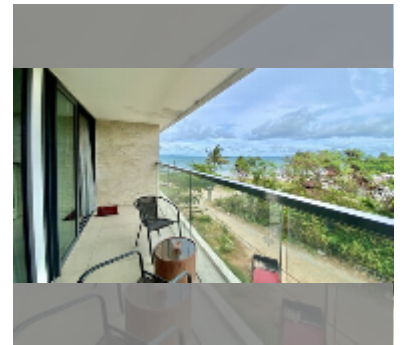

Condo for sale 1 bedroom 54 m² in Water's Edge, Pattaya

฿ 3,500,000

UNIT PARAMETERS:

UID	FS-27902
quota	foreign quota
type	1 bedroom
size	54m ²
floor	3
view	sea view

PROJECT PARAMETERS:

district	Na Jomtien
buildings	1
floors	8
built in	2014
maintenance	฿ 32,400/year

FACILITIES:

General information: boutique, underground parking, open parking.
Swimming pool: swimming pool.
Chill zone: chill zone.
Health zone: gym.
Other: CCTV, security, minimart.

[details](#)