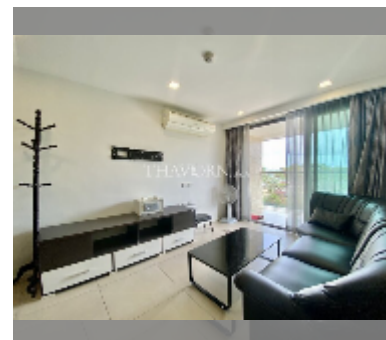

## Condo for sale 1 bedroom 54 m<sup>2</sup> in Water's Edge, Pattaya

**฿ 3,500,000**

**UNIT PARAMETERS:**

UID	FS-27902
quota	foreign quota
type	1 bedroom
size	54m <sup>2</sup>
floor	3
view	sea view

**PROJECT PARAMETERS:**

district	Na Jomtien
buildings	1
floors	8
built in	2014
maintenance	฿ 32,400/year

**FACILITIES:**

- General information:** boutique, underground parking, open parking.
- Swimming pool:** swimming pool.
- Chill zone:** chill zone.
- Health zone:** gym.
- Other:** CCTV, security, minimart.