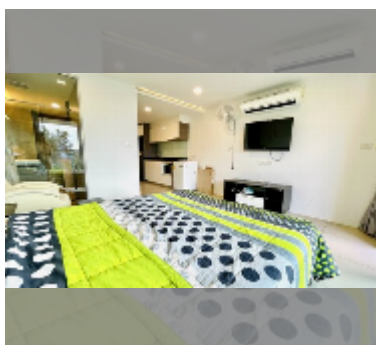

Condo for sale studio 35 m² in Water's Edge, Pattaya

฿ 2,310,000

UNIT PARAMETERS:

UID	FS-27901
quota	foreign quota
type	studio
size	35m²
floor	3
view	sea view
quality	good
equipment: furniture, air conditioner, television, washing-machine, refrigerator	

PROJECT PARAMETERS:

district	Na Jomtien
buildings	1
floors	8
built in	2014
maintenance	฿ 21,000/year

FACILITIES:

General information: boutique, underground parking, open parking.

Swimming pool: swimming pool.

Chill zone: chill zone.

Health zone: gym.

Other: CCTV, security, minimart.