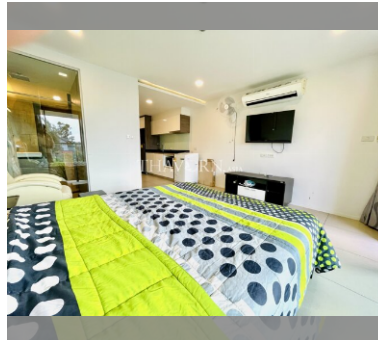

Condo for sale studio 35 m² in Water's Edge, Pattaya

฿ 2,450,000

UNIT PARAMETERS:

UID	FS-27901
quota	foreign quota
type	studio
size	35m ²
floor	3
view	sea view
quality	not chosen
transfer fee payer	On buyer

PROJECT PARAMETERS:

district	Na Jomtien
buildings	1
floors	8
built in	2014
maintenance	฿ 21,000/year

FACILITIES:

General information: boutique, underground parking, open parking.
Swimming pool: swimming pool.
Chill zone: chill zone.
Health zone: gym.
Other: CCTV, security, minimart.