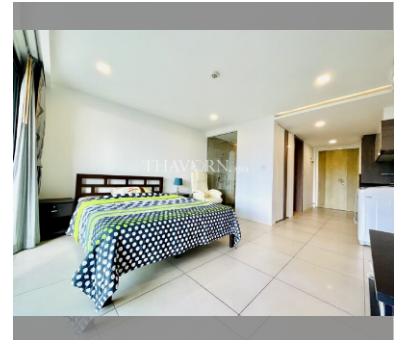

Condo for sale studio 35 m² in Water's Edge, Pattaya

฿ 2,450,000

UNIT PARAMETERS:

UID	FS-27901
quota	foreign quota
type	studio
size	35m ²
floor	3
view	sea view
quality	not chosen
transfer fee payer	On buyer

PROJECT PARAMETERS:

district	Na Jomtien
buildings	1
floors	8
built in	2014
maintenance	฿ 21,000/year

FACILITIES:

General information: boutique, underground parking, open parking.
Swimming pool: swimming pool.
Chill zone: chill zone.
Health zone: gym.
Other: CCTV, security, minimart.