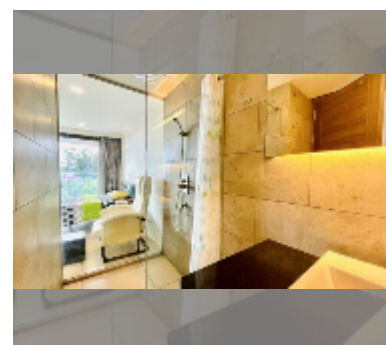

Condo for sale studio 35 m² in Water's Edge, Pattaya

฿ 2,310,000

UNIT PARAMETERS:

UID	FS-27901
quota	foreign quota
type	studio
size	35m²
floor	3
view	sea view
quality	good
equipment: furniture, air conditioner, television, washing-machine, refrigerator	

PROJECT PARAMETERS:

district	Na Jomtien
buildings	1
floors	8
built in	2014
maintenance	฿ 21,000/year

FACILITIES:

General information: boutique, underground parking, open parking.

Swimming pool: swimming pool.

Chill zone: chill zone.

Health zone: gym.

Other: CCTV, security, minimart.