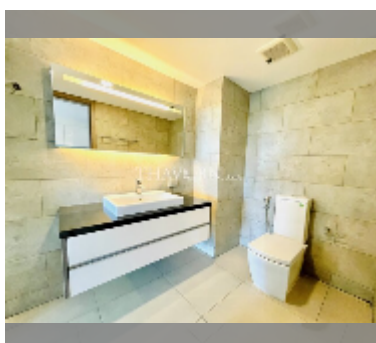

Condo for sale studio 35 m² in Water's Edge, Pattaya

฿ 2,310,000

UNIT PARAMETERS:

UID	FS-27901
quota	foreign quota
type	studio
size	35m²
floor	3
view	sea view
quality	good
equipment: furniture, air conditioner, television, washing-machine, refrigerator	

PROJECT PARAMETERS:

district	Na Jomtien
buildings	1
floors	8
built in	2014
maintenance	฿ 21,000/year

FACILITIES:

General information: boutique, underground parking, open parking.

Swimming pool: swimming pool.

Chill zone: chill zone.

Health zone: gym.

Other: CCTV, security, minimart.