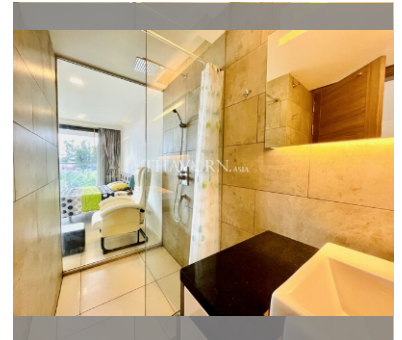

Condo for sale studio 35 m² in Water's Edge, Pattaya

฿ 2,450,000

UNIT PARAMETERS:

UID	FS-27901
quota	foreign quota
type	studio
size	35m ²
floor	3
view	sea view
quality	not chosen
transfer fee payer	On buyer

PROJECT PARAMETERS:

district	Na Jomtien
buildings	1
floors	8
built in	2014
maintenance	฿ 21,000/year

FACILITIES:

General information: boutique, underground parking, open parking.
Swimming pool: swimming pool.
Chill zone: chill zone.
Health zone: gym.
Other: CCTV, security, minimart.