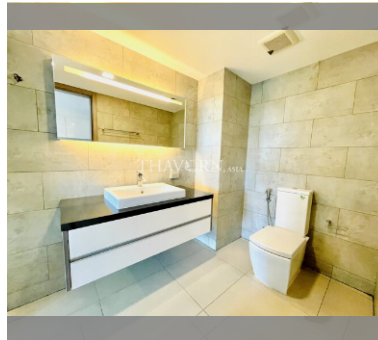

Condo for sale studio 35 m² in Water's Edge, Pattaya

฿ 2,450,000

UNIT PARAMETERS:

UID	FS-27901
quota	foreign quota
type	studio
size	35m ²
floor	3
view	sea view
quality	not chosen
transfer fee payer	On buyer

PROJECT PARAMETERS:

district	Na Jomtien
buildings	1
floors	8
built in	2014
maintenance	฿ 21,000/year

FACILITIES:

General information: boutique, underground parking, open parking.
Swimming pool: swimming pool.
Chill zone: chill zone.
Health zone: gym.
Other: CCTV, security, minimart.