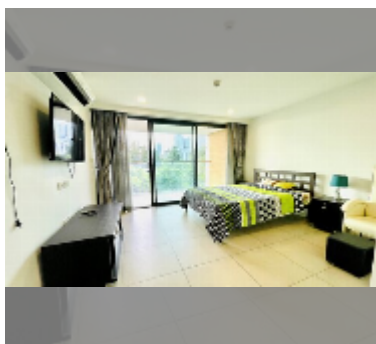

Condo for sale studio 35 m² in Water's Edge, Pattaya

฿ 2,310,000

UNIT PARAMETERS:

UID	FS-27901
quota	foreign quota
type	studio
size	35m²
floor	3
view	sea view
quality	good
equipment: furniture, air conditioner, television, washing-machine, refrigerator	

PROJECT PARAMETERS:

district	Na Jomtien
buildings	1
floors	8
built in	2014
maintenance	฿ 21,000/year

FACILITIES:

General information: boutique, underground parking, open parking.

Swimming pool: swimming pool.

Chill zone: chill zone.

Health zone: gym.

Other: CCTV, security, minimart.