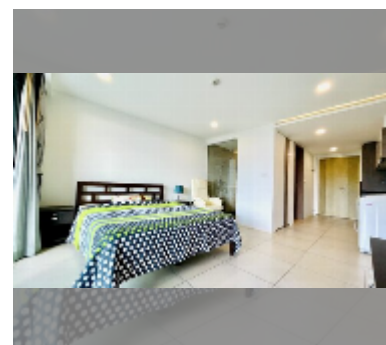

Condo for sale studio 35 m² in Water's Edge, Pattaya

฿ 2,310,000

UNIT PARAMETERS:

UID	FS-27901
quota	foreign quota
type	studio
size	35m²
floor	3
view	sea view
quality	good
equipment: furniture, air conditioner, television, washing-machine, refrigerator	

PROJECT PARAMETERS:

district	Na Jomtien
buildings	1
floors	8
built in	2014
maintenance	฿ 21,000/year

FACILITIES:

General information: boutique, underground parking, open parking.

Swimming pool: swimming pool.

Chill zone: chill zone.

Health zone: gym.

Other: CCTV, security, minimart.