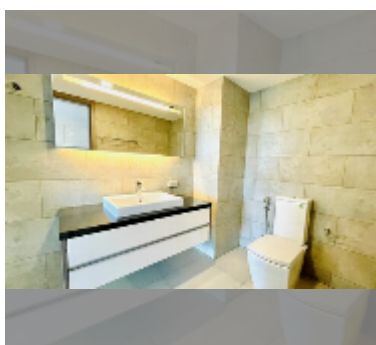

Condo for sale studio 35 m² in Water's Edge, Pattaya

฿ 2,310,000

UNIT PARAMETERS:

| | |
|--|------------------|
| UID | FS-27901 |
| quota | foreign quota |
| type | studio |
| size | 35m ² |
| floor | 3 |
| view | sea view |
| quality | good |
| equipment: furniture, air conditioner, television, washing-machine, refrigerator | |

Swimming pool: swimming pool.

Chill zone: chill zone.

Health zone: gym.

Other: CCTV, security, minimart.

details