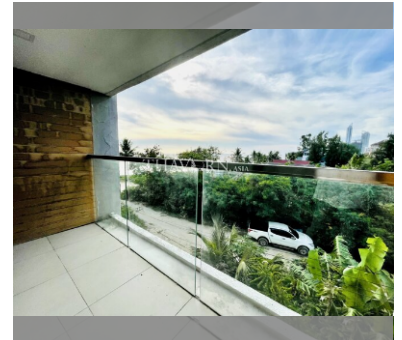

Condo for sale studio 35 m² in Water's Edge, Pattaya

฿ 2,450,000

UNIT PARAMETERS:

UID	FS-27901
quota	foreign quota
type	studio
size	35m ²
floor	3
view	sea view
quality	not chosen
transfer fee payer	On buyer

PROJECT PARAMETERS:

district	Na Jomtien
buildings	1
floors	8
built in	2014
maintenance	฿ 21,000/year

FACILITIES:

General information: boutique, underground parking, open parking.
Swimming pool: swimming pool.
Chill zone: chill zone.
Health zone: gym.
Other: CCTV, security, minimart.