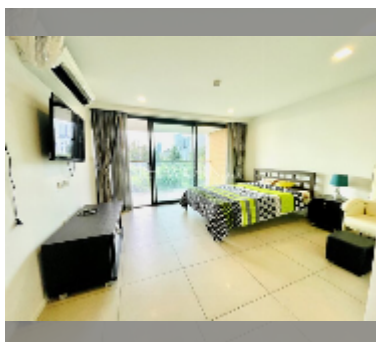

Condo for sale studio 35 m² in Water's Edge, Pattaya

฿ 2,310,000

UNIT PARAMETERS:

UID	FS-27901
quota	foreign quota
type	studio
size	35m²
floor	3
view	sea view
quality	good
equipment: furniture, air conditioner, television, washing-machine, refrigerator	

PROJECT PARAMETERS:

district	Na Jomtien
buildings	1
floors	8
built in	2014
maintenance	฿ 21,000/year

FACILITIES:

General information: boutique, underground parking, open parking.

Swimming pool: swimming pool.

Chill zone: chill zone.

Health zone: gym.

Other: CCTV, security, minimart.