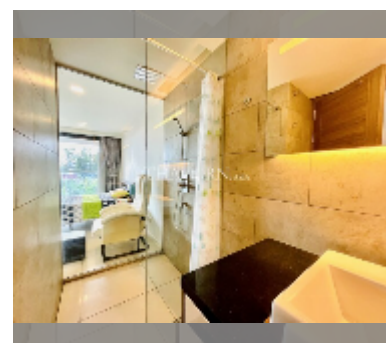

Condo for sale studio 35 m² in Water's Edge, Pattaya

฿ 2,310,000

UNIT PARAMETERS:

UID	FS-27901
quota	foreign quota
type	studio
size	35m²
floor	3
view	sea view
quality	good
equipment: furniture, air conditioner, television, washing-machine, refrigerator	

PROJECT PARAMETERS:

district	Na Jomtien
buildings	1
floors	8
built in	2014
maintenance	฿ 21,000/year

FACILITIES:

General information: boutique, underground parking, open parking.

Swimming pool: swimming pool.

Chill zone: chill zone.

Health zone: gym.

Other: CCTV, security, minimart.