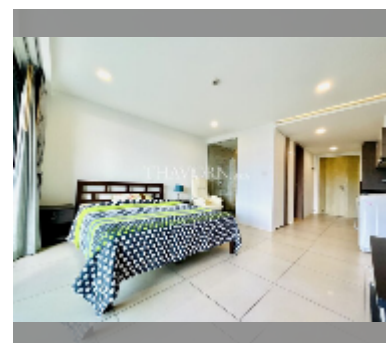

Condo for sale studio 35 m² in Water's Edge, Pattaya

฿ 2,310,000

UNIT PARAMETERS:

UID	FS-27901
quota	foreign quota
type	studio
size	35m²
floor	3
view	sea view
quality	good
equipment: furniture, air conditioner, television, washing-machine, refrigerator	

PROJECT PARAMETERS:

district	Na Jomtien
buildings	1
floors	8
built in	2014
maintenance	฿ 21,000/year

FACILITIES:

General information: boutique, underground parking, open parking.

Swimming pool: swimming pool.

Chill zone: chill zone.

Health zone: gym.

Other: CCTV, security, minimart.