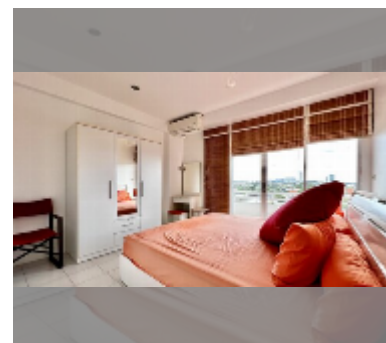

Condo for sale 2 bedroom 86 m² in Somphong Condotel, Pattaya

฿ 4,500,000

UNIT PARAMETERS:

UID	FS-27858
quota	foreign quota
type	2 bedroom
size	86m²
floor	7
view	sea view

PROJECT PARAMETERS:

district	Na Jomtien
buildings	1
floors	8
maintenance	฿ 18,576/year

FACILITIES:

General information: boutique, open parking.

Swimming pool: swimming pool.

Chill zone: chill zone.

Health zone: gym.

Other: kids playgarden, CCTV, security, minimart.