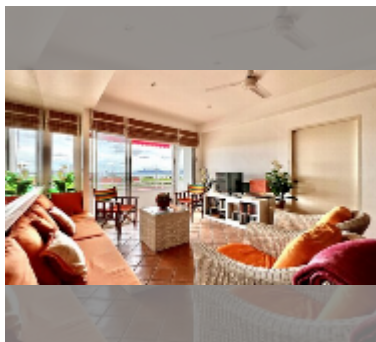

Condo for sale 2 bedroom 86 m² in Somphong Condotel, Pattaya

฿ 4,500,000

UNIT PARAMETERS:

UID	FS-27858
quota	foreign quota
type	2 bedroom
size	86m ²
floor	7
view	sea view

PROJECT PARAMETERS:

district	Na Jomtien
buildings	1
floors	8
maintenance	฿ 18,576/year

FACILITIES:

General information: boutique, open parking.

Swimming pool: swimming pool.

Chill zone: chill zone.

Health zone: gym.

Other: kids playgarden, CCTV, security, minimart.

[details](#)