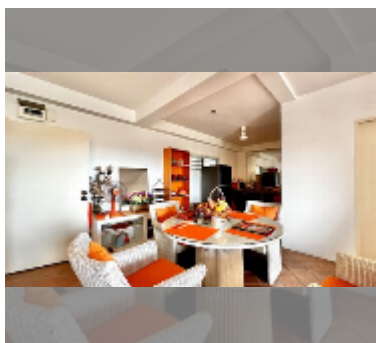

Condo for sale 2 bedroom 86 m² in Somphong Condotel, Pattaya

฿ 4,500,000

UNIT PARAMETERS:

UID	FS-27858
quota	foreign quota
type	2 bedroom
size	86m ²
floor	7
view	sea view

PROJECT PARAMETERS:

district	Na Jomtien
buildings	1
floors	8
maintenance	฿ 18,576/year

FACILITIES:

General information: boutique, open parking.

Swimming pool: swimming pool.

Chill zone: chill zone.

Health zone: gym.

Other: kids playgarden, CCTV, security, minimart.

[details](#)