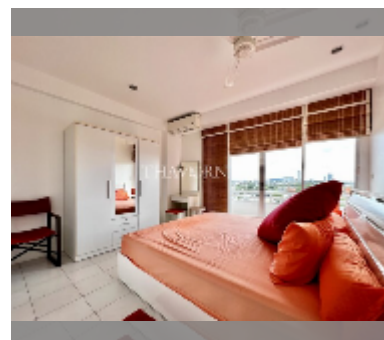

Condo for sale 2 bedroom 86 m² in Somphong Condotel, Pattaya

฿ 4,500,000

UNIT PARAMETERS:

UID	FS-27858
quota	foreign quota
type	2 bedroom
size	86m²
floor	7
view	sea view

PROJECT PARAMETERS:

district	Na Jomtien
buildings	1
floors	8
maintenance	฿ 18,576/year

FACILITIES:

General information: boutique, open parking.

Swimming pool: swimming pool.

Chill zone: chill zone.

Health zone: gym.

Other: kids playgarden, CCTV, security, minimart.