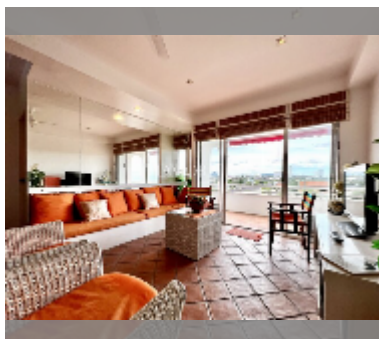

Condo for sale 2 bedroom 86 m² in Somphong Condotel, Pattaya

฿ 4,500,000

UNIT PARAMETERS:

UID	FS-27858
quota	foreign quota
type	2 bedroom
size	86m²
floor	7
view	sea view

PROJECT PARAMETERS:

district	Na Jomtien
buildings	1
floors	8
maintenance	฿ 18,576/year

FACILITIES:

General information: boutique, open parking.

Swimming pool: swimming pool.

Chill zone: chill zone.

Health zone: gym.

Other: kids playgarden, CCTV, security, minimart.