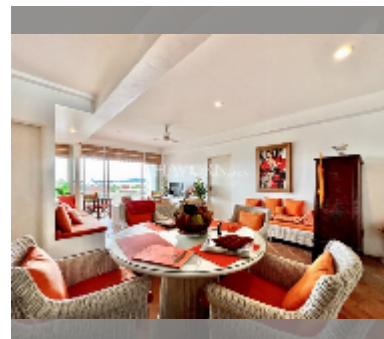

Condo for sale 2 bedroom 86 m² in Somphong Condotel, Pattaya

฿ 4,500,000

UNIT PARAMETERS:

UID	FS-27858
quota	foreign quota
type	2 bedroom
size	86m²
floor	7
view	sea view

PROJECT PARAMETERS:

district	Na Jomtien
buildings	1
floors	8
maintenance	฿ 18,576/year

FACILITIES:

General information: boutique, open parking.

Swimming pool: swimming pool.

Chill zone: chill zone.

Health zone: gym.

Other: kids playgarden, CCTV, security, minimart.