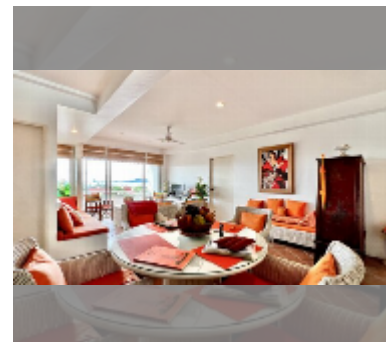

Condo for sale 2 bedroom 86 m² in Somphong Condotel, Pattaya

฿ 4,500,000

UNIT PARAMETERS:

UID	FS-27858
quota	foreign quota
type	2 bedroom
size	86m²
floor	7
view	sea view

PROJECT PARAMETERS:

district	Na Jomtien
buildings	1
floors	8
maintenance	฿ 18,576/year

FACILITIES:

General information: boutique, open parking.

Swimming pool: swimming pool.

Chill zone: chill zone.

Health zone: gym.

Other: kids playgarden, CCTV, security, minimart.