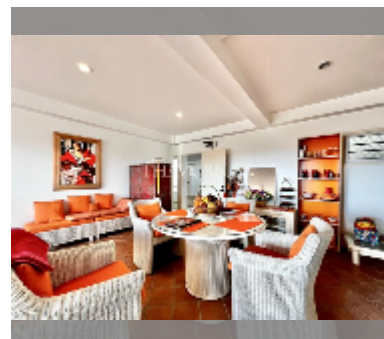

Condo for sale 2 bedroom 86 m² in Somphong Condotel, Pattaya

฿ 4,500,000

UNIT PARAMETERS:

UID	FS-27858
quota	foreign quota
type	2 bedroom
size	86m²
floor	7
view	sea view

PROJECT PARAMETERS:

district	Na Jomtien
buildings	1
floors	8
maintenance	฿ 18,576/year

FACILITIES:

General information: boutique, open parking.

Swimming pool: swimming pool.

Chill zone: chill zone.

Health zone: gym.

Other: kids playgarden, CCTV, security, minimart.