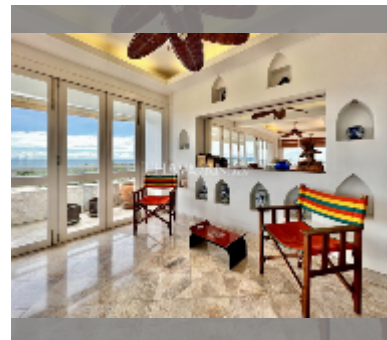

Condo for sale 1 bedroom 93 m² in Somphong Condotel, Pattaya

฿ 5,600,000

UNIT PARAMETERS:

UID	FS-27857
quota	foreign quota
type	1 bedroom
size	93m²
floor	7
view	sea view
quality	good
equipment: furniture, air conditioner, television, refrigerator	

PROJECT PARAMETERS:

district	Na Jomtien
buildings	1
floors	8
maintenance	฿ 20,088/year

FACILITIES:

- General information: boutique, open parking.
- Swimming pool: swimming pool.
- Chill zone: chill zone.
- Health zone: gym.
- Other: kids playgarden, CCTV, security, minimart.