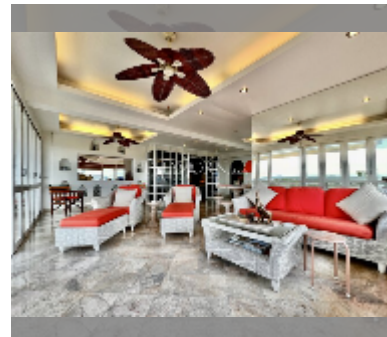

Condo for sale 1 bedroom 93 m² in Somphong Condotel, Pattaya

฿ 5,600,000

UNIT PARAMETERS:

UID	FS-27857
quota	foreign quota
type	1 bedroom
size	93m²
floor	7
view	sea view
quality	good
equipment: furniture, air conditioner, television, refrigerator	

PROJECT PARAMETERS:

district	Na Jomtien
buildings	1
floors	8
maintenance	฿ 20,088/year

FACILITIES:

- General information: boutique, open parking.
- Swimming pool: swimming pool.
- Chill zone: chill zone.
- Health zone: gym.
- Other: kids playgarden, CCTV, security, minimart.