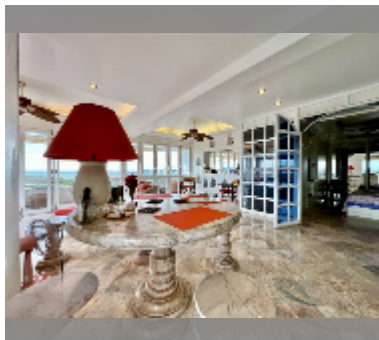

Condo for sale 1 bedroom 93 m² in Somphong Condotel, Pattaya

฿ 5,600,000

UNIT PARAMETERS:

UID	FS-27857
quota	foreign quota
type	1 bedroom
size	93m²
floor	7
view	sea view
quality	good
equipment: furniture, air conditioner, television, refrigerator	

PROJECT PARAMETERS:

district	Na Jomtien
buildings	1
floors	8
maintenance	฿ 20,088/year

FACILITIES:

- General information: boutique, open parking.
- Swimming pool: swimming pool.
- Chill zone: chill zone.
- Health zone: gym.
- Other: kids playgarden, CCTV, security, minimart.