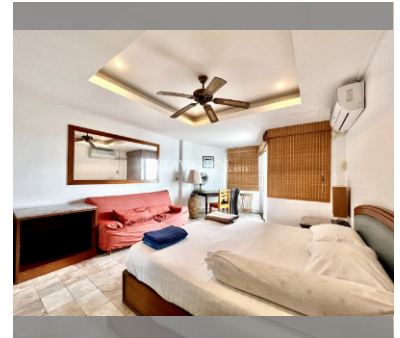

Condo for sale studio 40 m<sup>2</sup> in Somphong Condotel, Pattaya

**฿ 1,150,000**

**UNIT PARAMETERS:**

UID	FS-27853
quota	foreign quota
type	studio
size	40m <sup>2</sup>
floor	6
view	city view
quality	not chosen
transfer fee payer	seller and buyer 50/50

**PROJECT PARAMETERS:**

district	Na Jomtien
buildings	1
floors	8
maintenance	฿ 8,640/year

**FACILITIES:**

- General information: boutique, open parking.
- Swimming pool: swimming pool.
- Chill zone: chill zone.
- Health zone: gym.
- Other: kids playgarden, CCTV, security, minimart.