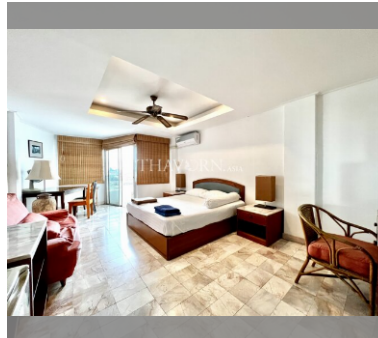

Condo for sale studio 40 m<sup>2</sup> in Somphong Condotel, Pattaya

**฿ 1,150,000**

**UNIT PARAMETERS:**

UID	FS-27853
quota	foreign quota
type	studio
size	40m <sup>2</sup>
floor	6
view	city view
quality	not chosen
transfer fee payer	seller and buyer 50/50

**PROJECT PARAMETERS:**

district	Na Jomtien
buildings	1
floors	8
maintenance	฿ 8,640/year

**FACILITIES:**

- General information: boutique, open parking.
- Swimming pool: swimming pool.
- Chill zone: chill zone.
- Health zone: gym.
- Other: kids playgarden, CCTV, security, minimart.