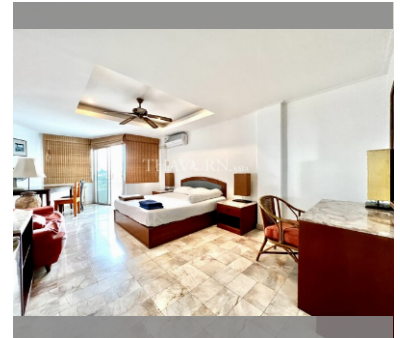

Condo for sale studio 40 m<sup>2</sup> in Somphong Condotel, Pattaya

**฿ 1,150,000**

**UNIT PARAMETERS:**

UID	FS-27853
quota	foreign quota
type	studio
size	40m <sup>2</sup>
floor	6
view	city view
quality	not chosen
transfer fee payer	seller and buyer 50/50

**PROJECT PARAMETERS:**

district	Na Jomtien
buildings	1
floors	8
maintenance	฿ 8,640/year

**FACILITIES:**

- General information: boutique, open parking.
- Swimming pool: swimming pool.
- Chill zone: chill zone.
- Health zone: gym.
- Other: kids playgarden, CCTV, security, minimart.