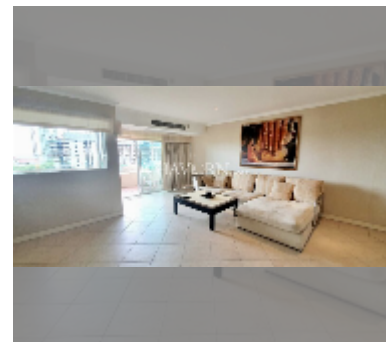

Condo for sale 1 bedroom 84.9 m² in Executive Residence 3, Pattaya

฿ 4,100,000

UNIT PARAMETERS:

UID	FS-27703
quota	foreign quota
type	1 bedroom
size	84.9m²
floor	5
view	city view
quality	good
equipment: furniture, air conditioner, television, washing-machine, refrigerator	

PROJECT PARAMETERS:

district	Pratumnak
buildings	1
floors	7
built in	2011
maintenance	฿ 40,752/year

FACILITIES:

General information: lowrise, underground parking, open parking.

Swimming pool: swimming pool.

Chill zone: chill zone, garden.

Health zone: gym.

Other: lobby, CCTV, security, laundry.