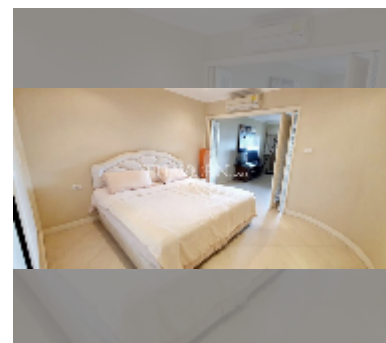

Condo for sale 1 bedroom 84.9 m² in Executive Residence 3, Pattaya

฿ 4,100,000

UNIT PARAMETERS:

UID	FS-27703
quota	foreign quota
type	1 bedroom
size	84.9m²
floor	5
view	city view
quality	good
equipment: furniture, air conditioner, television, washing-machine, refrigerator	

PROJECT PARAMETERS:

district	Pratumnak
buildings	1
floors	7
built in	2011
maintenance	฿ 40,752/year

FACILITIES:

General information: lowrise, underground parking, open parking.

Swimming pool: swimming pool.

Chill zone: chill zone, garden.

Health zone: gym.

Other: lobby, CCTV, security, laundry.