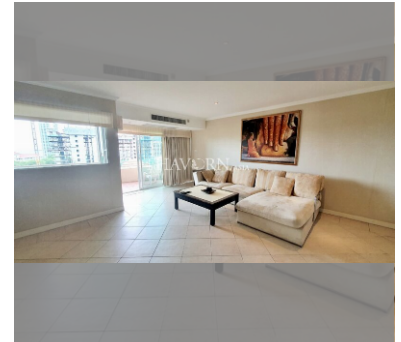

Condo for sale 1 bedroom 84.9 m² in Executive Residence 3, Pattaya

฿ 4,100,000

UNIT PARAMETERS:

UID	FS-27703
quota	foreign quota
type	1 bedroom
size	84.9m²
floor	5
view	city view
transfer cost	
transfer fee payer	50/50
additional cost	

PROJECT PARAMETERS:

district	Pratumnak
buildings	1
floors	7
built in	2011
maintenance	฿ 40,752/year

FACILITIES:

General information: lowrise, underground parking, open parking.

Swimming pool: swimming pool.

Chill zone: chill zone, garden.

Health zone: gym.

Other: lobby, CCTV, security, laundry.