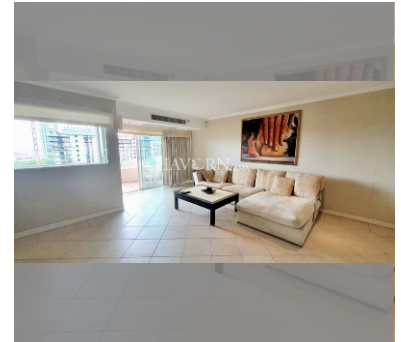

Condo for sale 1 bedroom 84.9 m² in Executive Residence 3, Pattaya

฿ 4,100,000

UNIT PARAMETERS:

UID	FS-27703
quota	foreign quota
type	1 bedroom
size	84.9m²
floor	5
view	city view
quality	not chosen
transfer fee payer	50/50

PROJECT PARAMETERS:

district	Pratumnak
buildings	1
floors	7
built in	2011
maintenance	฿ 40,752/year

FACILITIES:

General information: lowrise, underground parking, open parking.

Swimming pool: swimming pool.

Chill zone: chill zone, garden.

Health zone: gym.

Other: lobby, CCTV, security, laundry.