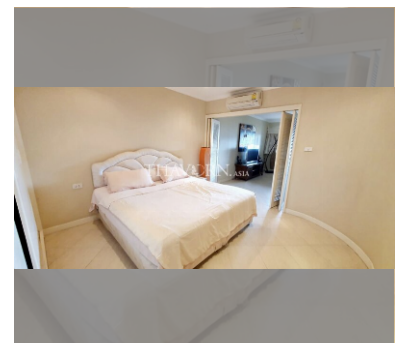

Condo for sale 1 bedroom 84.9 m² in Executive Residence 3, Pattaya

฿ 4,100,000

UNIT PARAMETERS:

UID	FS-27703
quota	foreign quota
type	1 bedroom
size	84.9m²
floor	5
view	city view
transfer fee payer	50/50

PROJECT PARAMETERS:

district	Pratumnak
buildings	1
floors	7
built in	2011
maintenance	฿ 40,752/year

FACILITIES:

General information: lowrise, underground parking, open parking.

Swimming pool: swimming pool.

Chill zone: chill zone, garden.

Health zone: gym.

Other: lobby, CCTV, security, laundry.