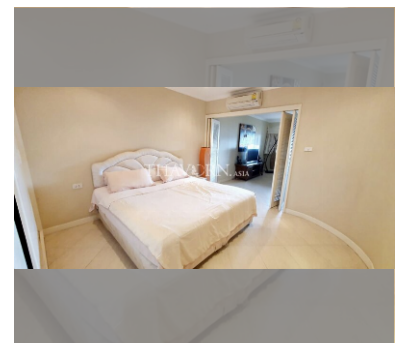

Condo for sale 1 bedroom 84.9 m² in Executive Residence 3, Pattaya

฿ 4,100,000

UNIT PARAMETERS:

UID	FS-27703
quota	foreign quota
type	1 bedroom
size	84.9m²
floor	5
view	city view
transfer cost	
transfer fee payer	50/50
additional cost	

PROJECT PARAMETERS:

district	Pratumnak
buildings	1
floors	7
built in	2011
maintenance	฿ 40,752/year

FACILITIES:

General information: lowrise, underground parking, open parking.

Swimming pool: swimming pool.

Chill zone: chill zone, garden.

Health zone: gym.

Other: lobby, CCTV, security, laundry.