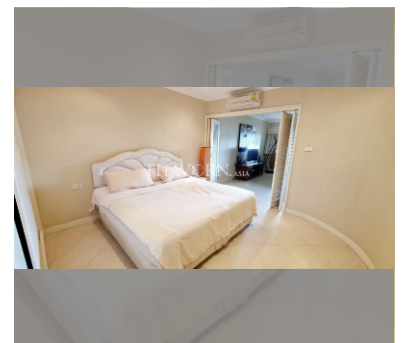

Condo for sale 1 bedroom 84.9 m² in Executive Residence 3, Pattaya

฿ 4,100,000

UNIT PARAMETERS:

UID	FS-27703
quota	foreign quota
type	1 bedroom
size	84.9m²
floor	5
view	city view
quality	not chosen
transfer fee payer	50/50

PROJECT PARAMETERS:

district	Pratumnak
buildings	1
floors	7
built in	2011
maintenance	฿ 40,752/year

FACILITIES:

General information: lowrise, underground parking, open parking.

Swimming pool: swimming pool.

Chill zone: chill zone, garden.

Health zone: gym.

Other: lobby, CCTV, security, laundry.