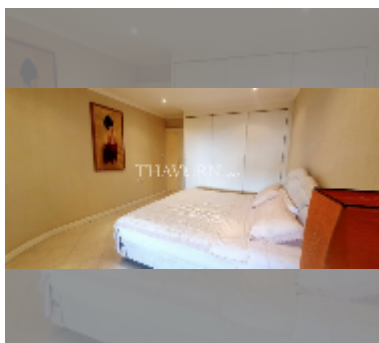

Condo for sale 1 bedroom 84.9 m² in Executive Residence 3, Pattaya

฿ 4,100,000

UNIT PARAMETERS:

UID	FS-27703
quota	foreign quota
type	1 bedroom
size	84.9m²
floor	5
view	city view
quality	good
equipment: furniture, air conditioner, television, washing-machine, refrigerator	

PROJECT PARAMETERS:

district	Pratumnak
buildings	1
floors	7
built in	2011
maintenance	฿ 40,752/year

FACILITIES:

General information: lowrise, underground parking, open parking.

Swimming pool: swimming pool.

Chill zone: chill zone, garden.

Health zone: gym.

Other: lobby, CCTV, security, laundry.