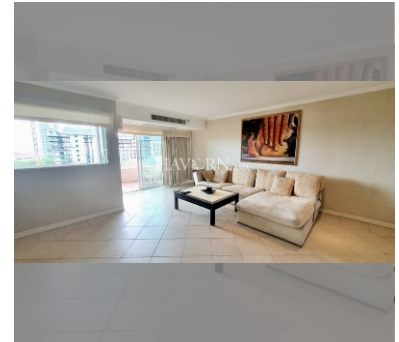

Condo for sale 1 bedroom 84.9 m² in Executive Residence 3, Pattaya

฿ 4,100,000

UNIT PARAMETERS:

UID	FS-27703
quota	foreign quota
type	1 bedroom
size	84.9m²
floor	5
view	city view
transfer fee payer	50/50

PROJECT PARAMETERS:

district	Pratumnak
buildings	1
floors	7
built in	2011
maintenance	฿ 40,752/year

FACILITIES:

General information: lowrise, underground parking, open parking.

Swimming pool: swimming pool.

Chill zone: chill zone, garden.

Health zone: gym.

Other: lobby, CCTV, security, laundry.