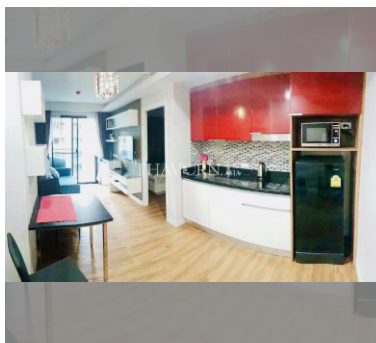

Condo for sale 1 bedroom 35 m² in Dusit Grand Park, Pattaya

฿ 2,220,000

UNIT PARAMETERS:

UID	FS-27689
quota	foreign quota
type	1 bedroom
size	35m ²
floor	6
view	city view
transfer fee payer	By the buyer

PROJECT PARAMETERS:

Chill zone: chill zone, garden.

Health zone: gym, sauna.

Other: lobby, clubhouse, CCTV, security, room service.

details