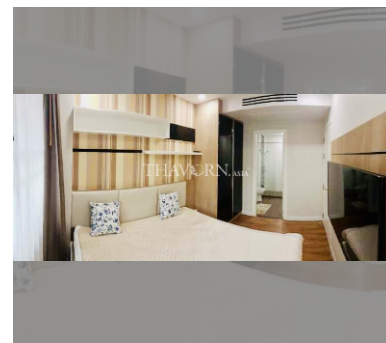

Condo for sale 1 bedroom 35 m² in Dusit Grand Park, Pattaya

฿ 2,220,000

UNIT PARAMETERS:

| | |
|--------------------|------------------|
| UID | FS-27689 |
| quota | foreign quota |
| type | 1 bedroom |
| size | 35m ² |
| floor | 6 |
| view | city view |
| transfer cost | |
| transfer fee payer | By the buyer |
| additional cost | |

beach: 500, minutes to beach: 10,

underground parking, open parking.

Swimming pool: swimming pool, kids pool, water slides, waterfall, jacuzzi.

Chill zone: chill zone, garden.

Health zone: gym, sauna.

Other: lobby, clubhouse, CCTV, security, room service.