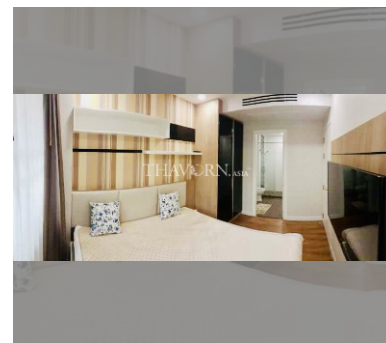

Condo for sale 1 bedroom 35 m² in Dusit Grand Park, Pattaya

฿ 2,220,000

UNIT PARAMETERS:

UID	FS-27689
quota	foreign quota
type	1 bedroom
size	35m²
floor	6
view	city view
transfer fee payer	By the buyer

PROJECT PARAMETERS:

district	Jomtien
buildings	6
floors	8
built in	2015
maintenance	฿ 14,700/year

FACILITIES:

General information: resort, meters to beach: 500, minutes to beach: 10, underground parking, open parking.

Swimming pool: swimming pool, kids pool, water slides, waterfall, jacuzzi.

Chill zone: chill zone, garden.

Health zone: gym, sauna.

Other: lobby, clubhouse, CCTV, security, room service.