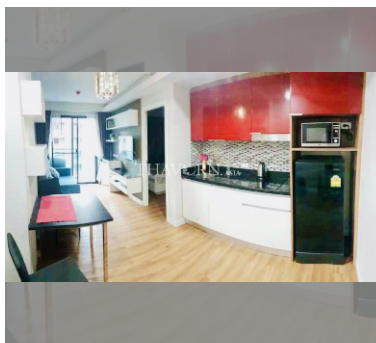

Condo for sale 1 bedroom 35 m² in Dusit Grand Park, Pattaya

฿ 2,220,000

UNIT PARAMETERS:

UID	FS-27689
quota	foreign quota
type	1 bedroom
size	35m²
floor	6
view	city view
transfer cost	
transfer fee payer	By the buyer
additional cost	

PROJECT PARAMETERS:

district	Jomtien
buildings	6
floors	8
built in	2015
maintenance	฿ 14,700/year

FACILITIES:

General information: resort, meters to

beach: 500, minutes to beach: 10,

underground parking, open parking.

Swimming pool: swimming pool, kids pool, water slides, waterfall, jacuzzi.

Chill zone: chill zone, garden.

Health zone: gym, sauna.

Other: lobby, clubhouse, CCTV, security, room service.