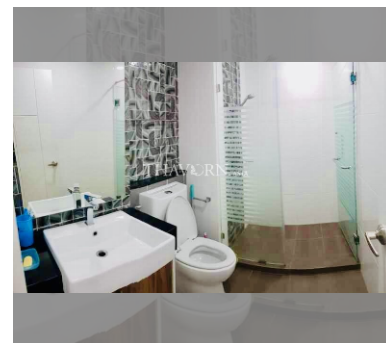

Condo for sale 1 bedroom 35 m² in Dusit Grand Park, Pattaya

฿ 2,220,000

UNIT PARAMETERS:

UID	FS-27689
quota	foreign quota
type	1 bedroom
size	35m ²
floor	6
view	city view
transfer fee payer	By the buyer

PROJECT PARAMETERS:

district	Jomtien
buildings	6
floors	8
built in	2015
maintenance	฿ 14,700/year

FACILITIES:

General information: resort, meters to beach: 500, minutes to beach: 10, underground parking, open parking.

Swimming pool: swimming pool, kids pool, water slides, waterfall, jacuzzi.

Chill zone: chill zone, garden.

Health zone: gym, sauna.

Other: lobby, clubhouse, CCTV, security, room service.

details