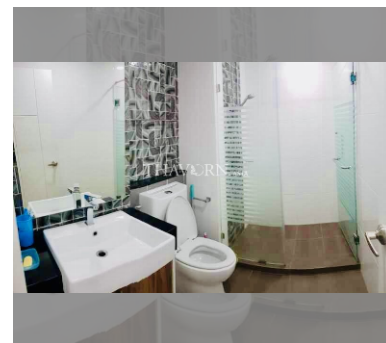

Condo for sale 1 bedroom 35 m² in Dusit Grand Park, Pattaya

฿ 2,220,000

UNIT PARAMETERS:

UID	FS-27689
quota	foreign quota
type	1 bedroom
size	35m²
floor	6
view	city view
transfer cost	
transfer fee payer	By the buyer
additional cost	

PROJECT PARAMETERS:

district	Jomtien
buildings	6
floors	8
built in	2015
maintenance	฿ 14,700/year

FACILITIES:

General information: resort, meters to

beach: 500, minutes to beach: 10,

underground parking, open parking.

Swimming pool: swimming pool, kids pool, water slides, waterfall, jacuzzi.

Chill zone: chill zone, garden.

Health zone: gym, sauna.

Other: lobby, clubhouse, CCTV, security, room service.