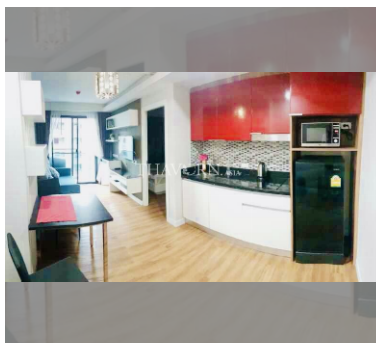

Condo for sale 1 bedroom 35 m² in Dusit Grand Park, Pattaya

฿ 2,220,000

UNIT PARAMETERS:

UID	FS-27689
quota	foreign quota
type	1 bedroom
size	35m²
floor	6
view	city view
transfer fee payer	By the buyer

PROJECT PARAMETERS:

district	Jomtien
buildings	6
floors	8
built in	2015
maintenance	฿ 14,700/year

FACILITIES:

General information: resort, meters to beach: 500, minutes to beach: 10, underground parking, open parking.

Swimming pool: swimming pool, kids pool, water slides, waterfall, jacuzzi.

Chill zone: chill zone, garden.

Health zone: gym, sauna.

Other: lobby, clubhouse, CCTV, security, room service.