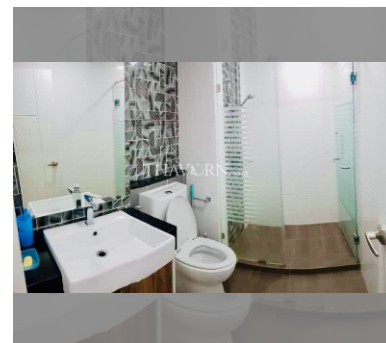

Condo for sale 1 bedroom 35 m² in Dusit Grand Park, Pattaya

฿ 2,220,000

UNIT PARAMETERS:

UID	FS-27689
quota	foreign quota
type	1 bedroom
size	35m²
floor	6
view	city view
transfer cost	
transfer fee payer	By the buyer
additional cost	

PROJECT PARAMETERS:

district	Jomtien
buildings	6
floors	8
built in	2015
maintenance	฿ 14,700/year

FACILITIES:

General information: resort, meters to beach: 500, minutes to beach: 10,

underground parking, open parking.

Swimming pool: swimming pool, kids pool, water slides, waterfall, jacuzzi.

Chill zone: chill zone, garden.

Health zone: gym, sauna.

Other: lobby, clubhouse, CCTV, security, room service.