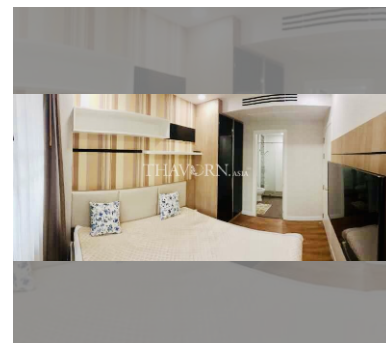

Condo for sale 1 bedroom 35 m² in Dusit Grand Park, Pattaya

฿ 2,220,000

UNIT PARAMETERS:

UID	FS-27689
quota	foreign quota
type	1 bedroom
size	35m²
floor	6
view	city view
transfer cost	
transfer fee payer	By the buyer
additional cost	

PROJECT PARAMETERS:

district	Jomtien
buildings	6
floors	8
built in	2015
maintenance	฿ 14,700/year

FACILITIES:

General information: resort, meters to beach: 500, minutes to beach: 10,

underground parking, open parking.

Swimming pool: swimming pool, kids pool, water slides, waterfall, jacuzzi.

Chill zone: chill zone, garden.

Health zone: gym, sauna.

Other: lobby, clubhouse, CCTV, security, room service.