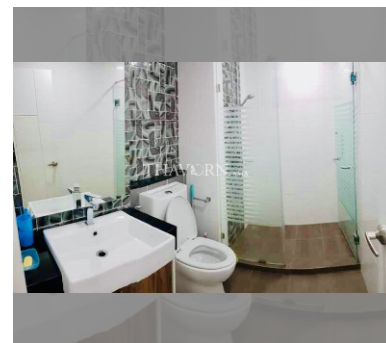

Condo for sale 1 bedroom 35 m² in Dusit Grand Park, Pattaya

฿ 2,220,000

UNIT PARAMETERS:

UID	FS-27689
quota	foreign quota
type	1 bedroom
size	35m²
floor	6
view	city view
transfer fee payer	By the buyer

PROJECT PARAMETERS:

district	Jomtien
buildings	6
floors	8
built in	2015
maintenance	฿ 14,700/year

FACILITIES:

General information: resort, meters to beach: 500, minutes to beach: 10, underground parking, open parking.

Swimming pool: swimming pool, kids pool, water slides, waterfall, jacuzzi.

Chill zone: chill zone, garden.

Health zone: gym, sauna.

Other: lobby, clubhouse, CCTV, security, room service.