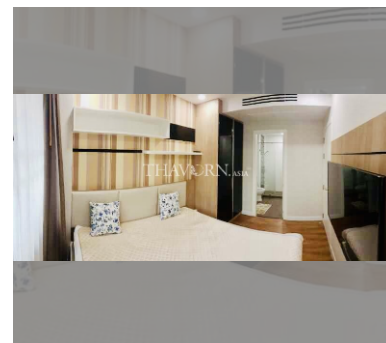

Condo for sale 1 bedroom 35 m² in Dusit Grand Park, Pattaya

฿ 2,220,000

UNIT PARAMETERS:

UID	FS-27689
quota	foreign quota
type	1 bedroom
size	35m ²
floor	6
view	city view
transfer fee payer	By the buyer

PROJECT PARAMETERS:

district	Jomtien
buildings	6
floors	8
built in	2015
maintenance	฿ 14,700/year

FACILITIES:

General information: resort, meters to beach: 500, minutes to beach: 10, underground parking, open parking.

Swimming pool: swimming pool, kids pool, water slides, waterfall, jacuzzi.

Chill zone: chill zone, garden.

Health zone: gym, sauna.

Other: lobby, clubhouse, CCTV, security, room service.

details