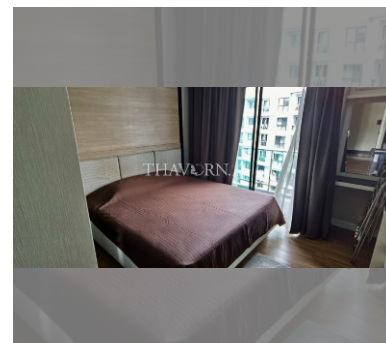

Condo for sale studio 26 m² in Dusit Grand Park, Pattaya

฿ 1,900,000

UNIT PARAMETERS:

UID	FS-27688
quota	foreign quota
type	studio
size	26m²
floor	7
view	city view
transfer cost	
transfer fee payer	50/50
additional cost	

PROJECT PARAMETERS:

district	Jomtien
buildings	6
floors	8
built in	2015
maintenance	฿ 10,920/year

FACILITIES:

General information: resort, meters to beach: 500, minutes to beach: 10, underground parking, open parking.

Swimming pool: swimming pool, kids pool, water slides, waterfall, jacuzzi.

Chill zone: chill zone, garden.

Health zone: gym, sauna.

Other: lobby, clubhouse, CCTV, security, room service.