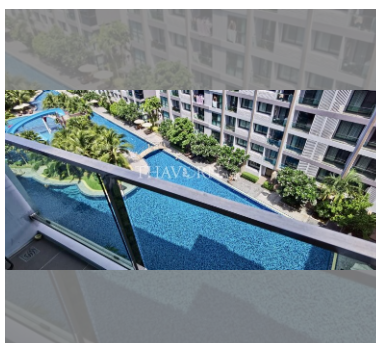

Condo for sale studio 26 m<sup>2</sup> in Dusit Grand Park, Pattaya

### FACILITIES:

**General information:** resort, meters to beach: 500, minutes to beach: 10, underground parking, open parking.

**Swimming pool:** swimming pool, kids pool, water slides, waterfall, jacuzzi.

**Chill zone:** chill zone, garden.

**Health zone:** gym, sauna.

**Other:** lobby, clubhouse, CCTV, security, room service.

details