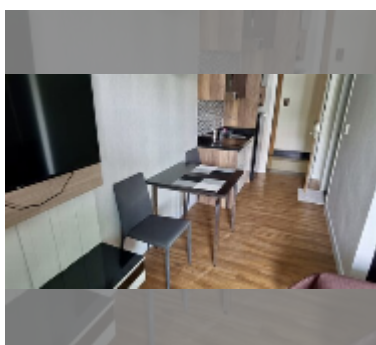

Condo for sale studio 26 m² in Dusit Grand Park, Pattaya

฿ 1,900,000

UNIT PARAMETERS:

UID	FS-27688
quota	foreign quota
type	studio
size	26m²
floor	7
view	pool view

PROJECT PARAMETERS:

district	Jomtien
buildings	6
floors	8
built in	2015
maintenance	฿ 10,920/year

FACILITIES:

General information: resort, meters to

beach: 500, minutes to beach: 10,

underground parking, open parking.

Swimming pool: swimming pool, kids pool,

water slides, waterfall, jacuzzi.

Chill zone: chill zone, garden.

Health zone: gym, sauna.

Other: lobby, clubhouse, CCTV, security,

room service.