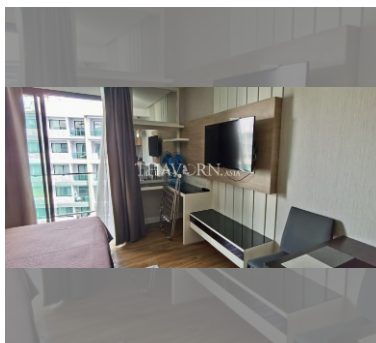

Condo for sale studio 26 m² in Dusit Grand Park, Pattaya

฿ 1,900,000

UNIT PARAMETERS:

UID	FS-27688
quota	foreign quota
type	studio
size	26m²
floor	7
view	city view
transfer cost	
transfer fee payer	50/50
additional cost	

PROJECT PARAMETERS:

district	Jomtien
buildings	6
floors	8
built in	2015
maintenance	฿ 10,920/year

FACILITIES:

General information: resort, meters to beach: 500, minutes to beach: 10, underground parking, open parking.

Swimming pool: swimming pool, kids pool, water slides, waterfall, jacuzzi.

Chill zone: chill zone, garden.

Health zone: gym, sauna.

Other: lobby, clubhouse, CCTV, security, room service.