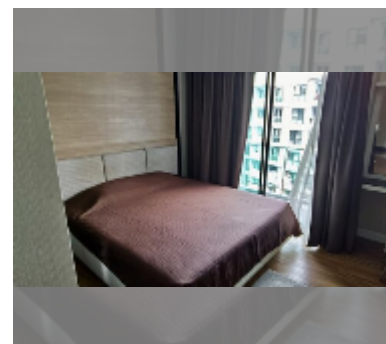

Condo for sale studio 26 m² in Dusit Grand Park, Pattaya

฿ 1,900,000

UNIT PARAMETERS:

UID	FS-27688
quota	foreign quota
type	studio
size	26m²
floor	7
view	pool view

PROJECT PARAMETERS:

district	Jomtien
buildings	6
floors	8
built in	2015
maintenance	฿ 10,920/year

FACILITIES:

General information: resort, meters to

beach: 500, minutes to beach: 10,

underground parking, open parking.

Swimming pool: swimming pool, kids pool,

water slides, waterfall, jacuzzi.

Chill zone: chill zone, garden.

Health zone: gym, sauna.

Other: lobby, clubhouse, CCTV, security,

room service.