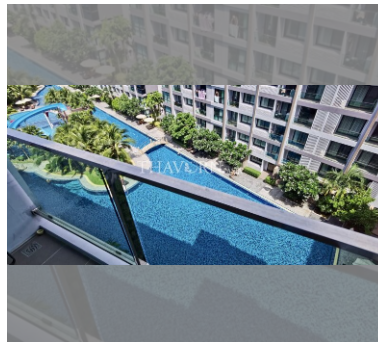

Condo for sale studio 26 m² in Dusit Grand Park, Pattaya

฿ 1,900,000

UNIT PARAMETERS:

UID	FS-27688
quota	foreign quota
type	studio
size	26m ²
floor	7
view	city view
transfer fee payer	50/50

PROJECT PARAMETERS:

district	Jomtien
buildings	6
floors	8
built in	2015
maintenance	฿ 10,920/year

FACILITIES:

General information: resort, meters to beach: 500, minutes to beach: 10, underground parking, open parking.

Swimming pool: swimming pool, kids pool, water slides, waterfall, jacuzzi.

Chill zone: chill zone, garden.

Health zone: gym, sauna.

Other: lobby, clubhouse, CCTV, security, room service.

details