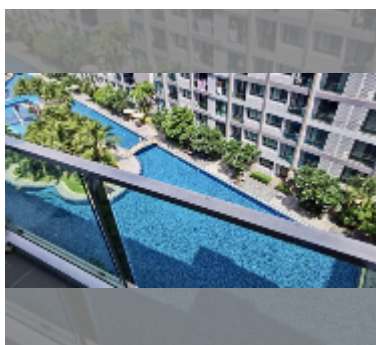

Condo for sale studio 26 m² in Dusit Grand Park, Pattaya

฿ 1,900,000

UNIT PARAMETERS:

UID	FS-27688
quota	foreign quota
type	studio
size	26m²
floor	7
view	pool view

PROJECT PARAMETERS:

district	Jomtien
buildings	6
floors	8
built in	2015
maintenance	฿ 10,920/year

FACILITIES:

General information: resort, meters to

beach: 500, minutes to beach: 10,

underground parking, open parking.

Swimming pool: swimming pool, kids pool,

water slides, waterfall, jacuzzi.

Chill zone: chill zone, garden.

Health zone: gym, sauna.

Other: lobby, clubhouse, CCTV, security,

room service.