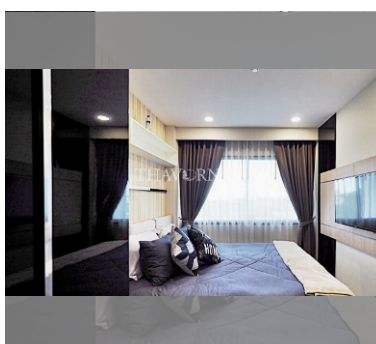

Condo for sale 1 bedroom 35 m² in Dusit Grand Park, Pattaya

฿ 2,650,000

UNIT PARAMETERS:

UID	FS-27667
quota	foreign quota
type	1 bedroom
size	35m ²
floor	7
view	city view
transfer fee payer	50/50

PROJECT PARAMETERS:

district	Jomtien
buildings	6
floors	8
built in	2015
maintenance	฿ 14,700/year

FACILITIES:

General information: resort, meters to beach: 500, minutes to beach: 10, underground parking, open parking.
Swimming pool: swimming pool, kids pool, water slides, waterfall, jacuzzi.
Chill zone: chill zone, garden.
Health zone: gym, sauna.
Other: lobby, clubhouse, CCTV, security, room service.