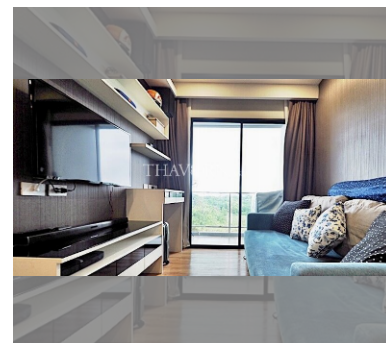

Condo for sale 1 bedroom 35 m² in Dusit Grand Park, Pattaya

฿ 2,650,000

UNIT PARAMETERS:

UID	FS-27667
quota	foreign quota
type	1 bedroom
size	35m ²
floor	7
view	city view
transfer cost	
transfer fee payer	50/50
additional cost	

PROJECT PARAMETERS:

district	Jomtien
buildings	6
floors	8
built in	2015
maintenance	฿ 14,700/year

FACILITIES:

General information: resort, meters to beach: 500, minutes to beach: 10, underground parking, open parking.

Swimming pool: swimming pool, kids pool, water slides, waterfall, jacuzzi.

Chill zone: chill zone, garden.

Health zone: gym, sauna.

Other: lobby, clubhouse, CCTV, security, room service.

details