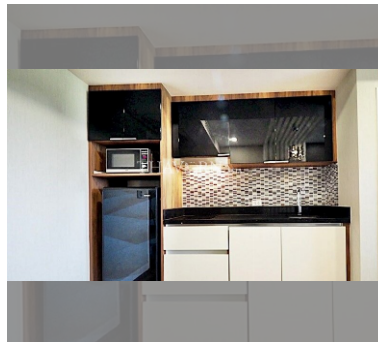

Condo for sale 1 bedroom 35 m² in Dusit Grand Park, Pattaya

฿ 2,650,000

UNIT PARAMETERS:

UID	FS-27667
quota	foreign quota
type	1 bedroom
size	35m ²
floor	7
view	city view
transfer fee payer	50/50

PROJECT PARAMETERS:

district	Jomtien
buildings	6
floors	8
built in	2015
maintenance	฿ 14,700/year

FACILITIES:

General information: resort, meters to beach: 500, minutes to beach: 10, underground parking, open parking.
Swimming pool: swimming pool, kids pool, water slides, waterfall, jacuzzi.
Chill zone: chill zone, garden.
Health zone: gym, sauna.
Other: lobby, clubhouse, CCTV, security, room service.