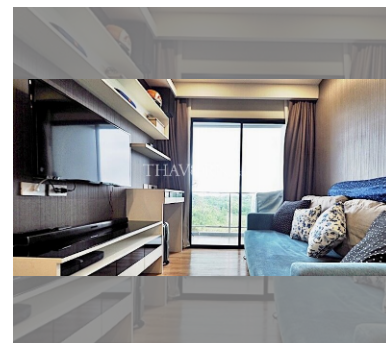

Condo for sale 1 bedroom 35 m² in Dusit Grand Park, Pattaya

฿ 2,650,000

UNIT PARAMETERS:

UID	FS-27667
quota	foreign quota
type	1 bedroom
size	35m ²
floor	7
view	city view
transfer fee payer	50/50

PROJECT PARAMETERS:

district	Jomtien
buildings	6
floors	8
built in	2015
maintenance	฿ 14,700/year

FACILITIES:

General information: resort, meters to beach: 500, minutes to beach: 10, underground parking, open parking.
Swimming pool: swimming pool, kids pool, water slides, waterfall, jacuzzi.
Chill zone: chill zone, garden.
Health zone: gym, sauna.
Other: lobby, clubhouse, CCTV, security, room service.