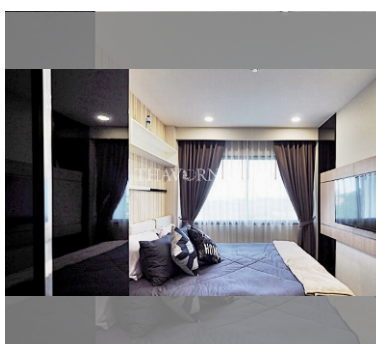

Condo for sale 1 bedroom 35 m² in Dusit Grand Park, Pattaya

฿ 2,650,000

UNIT PARAMETERS:

UID	FS-27667
quota	foreign quota
type	1 bedroom
size	35m²
floor	7
view	city view
transfer cost	
transfer fee payer	50/50
additional cost	

PROJECT PARAMETERS:

district	Jomtien
buildings	6
floors	8
built in	2015
maintenance	฿ 14,700/year

FACILITIES:

General information: resort, meters to beach: 500, minutes to beach: 10, underground parking, open parking.

Swimming pool: swimming pool, kids pool, water slides, waterfall, jacuzzi.

Chill zone: chill zone, garden.

Health zone: gym, sauna.

Other: lobby, clubhouse, CCTV, security, room service.