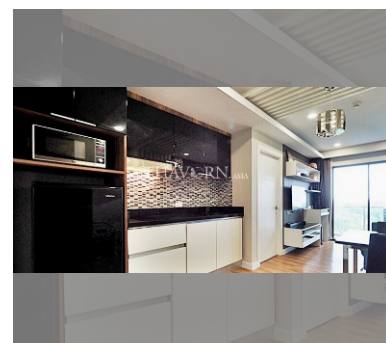

Condo for sale 1 bedroom 35 m² in Dusit Grand Park, Pattaya

฿ 2,650,000

UNIT PARAMETERS:

UID	FS-27667
quota	foreign quota
type	1 bedroom
size	35m²
floor	7
view	city view
transfer cost	
transfer fee payer	50/50
additional cost	

PROJECT PARAMETERS:

district	Jomtien
buildings	6
floors	8
built in	2015
maintenance	฿ 14,700/year

FACILITIES:

General information: resort, meters to beach: 500, minutes to beach: 10, underground parking, open parking.

Swimming pool: swimming pool, kids pool, water slides, waterfall, jacuzzi.

Chill zone: chill zone, garden.

Health zone: gym, sauna.

Other: lobby, clubhouse, CCTV, security, room service.