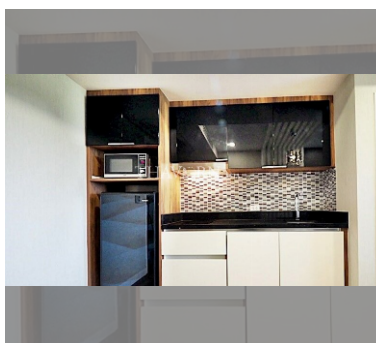

Condo for sale 1 bedroom 35 m² in Dusit Grand Park, Pattaya

฿ 2,650,000

UNIT PARAMETERS:

UID	FS-27667
quota	foreign quota
type	1 bedroom
size	35m ²
floor	7
view	city view
transfer fee payer	50/50

PROJECT PARAMETERS:

district	Jomtien
buildings	6
floors	8
built in	2015
maintenance	฿ 14,700/year

FACILITIES:

General information: resort, meters to beach: 500, minutes to beach: 10, underground parking, open parking.
Swimming pool: swimming pool, kids pool, water slides, waterfall, jacuzzi.
Chill zone: chill zone, garden.
Health zone: gym, sauna.
Other: lobby, clubhouse, CCTV, security, room service.