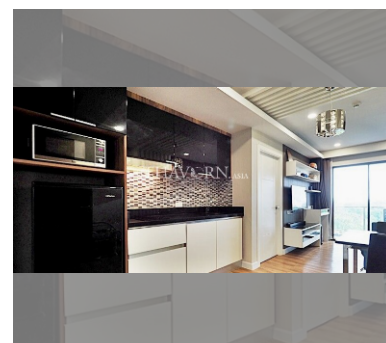

Condo for sale 1 bedroom 35 m² in Dusit Grand Park, Pattaya

฿ 2,650,000

UNIT PARAMETERS:

UID	FS-27667
quota	foreign quota
type	1 bedroom
size	35m²
floor	7
view	city view
transfer fee payer	50/50

PROJECT PARAMETERS:

district	Jomtien
buildings	6
floors	8
built in	2015
maintenance	฿ 14,700/year

FACILITIES:

General information: resort, meters to beach: 500, minutes to beach: 10, underground parking, open parking.
Swimming pool: swimming pool, kids pool, water slides, waterfall, jacuzzi.
Chill zone: chill zone, garden.
Health zone: gym, sauna.
Other: lobby, clubhouse, CCTV, security, room service.