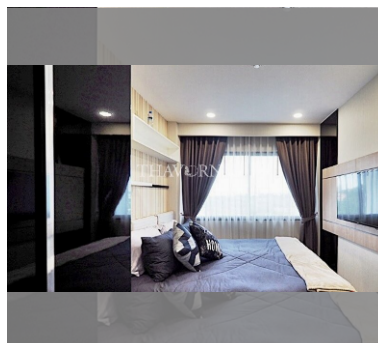

Condo for sale 1 bedroom 35 m² in Dusit Grand Park, Pattaya

฿ 2,650,000

UNIT PARAMETERS:

UID	FS-27667
quota	foreign quota
type	1 bedroom
size	35m ²
floor	7
view	city view
transfer fee payer	50/50

PROJECT PARAMETERS:

district	Jomtien
buildings	6
floors	8
built in	2015
maintenance	฿ 14,700/year

FACILITIES:

General information: resort, meters to beach: 500, minutes to beach: 10, underground parking, open parking.
Swimming pool: swimming pool, kids pool, water slides, waterfall, jacuzzi.
Chill zone: chill zone, garden.
Health zone: gym, sauna.
Other: lobby, clubhouse, CCTV, security, room service.