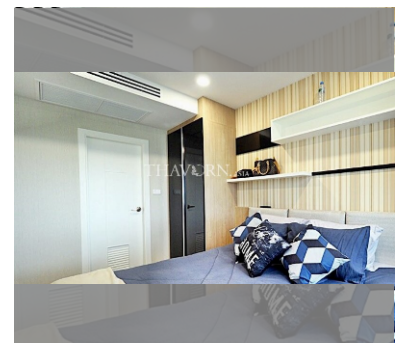

Condo for sale 1 bedroom 35 m² in Dusit Grand Park, Pattaya

฿ 2,650,000

UNIT PARAMETERS:

UID	FS-27667
quota	foreign quota
type	1 bedroom
size	35m ²
floor	7
view	city view
transfer fee payer	50/50

PROJECT PARAMETERS:

district	Jomtien
buildings	6
floors	8
built in	2015
maintenance	฿ 14,700/year

FACILITIES:

General information: resort, meters to beach: 500, minutes to beach: 10, underground parking, open parking.
Swimming pool: swimming pool, kids pool, water slides, waterfall, jacuzzi.
Chill zone: chill zone, garden.
Health zone: gym, sauna.
Other: lobby, clubhouse, CCTV, security, room service.