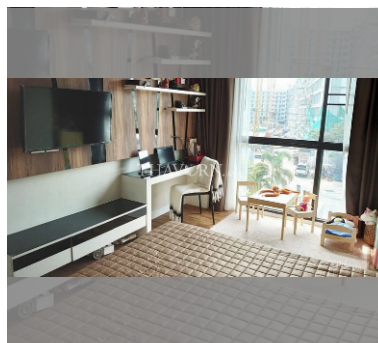

Condo for sale 2 bedroom 62 m² in Dusit Grand Park, Pattaya

฿ 4,400,000

UNIT PARAMETERS:

UID	FS-27666
quota	foreign quota
type	2 bedroom
size	62m ²
floor	4
view	city view
transfer cost	
transfer fee payer	By the buyer
additional cost	

Swimming pool: swimming pool, kids pool, water slides, waterfall, jacuzzi.

Chill zone: chill zone, garden.

Health zone: gym, sauna.

Other: lobby, clubhouse, CCTV, security, room service.

details