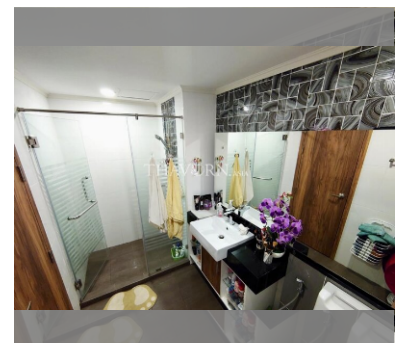

Condo for sale 2 bedroom 62 m² in Dusit Grand Park, Pattaya

฿ 4,400,000

UNIT PARAMETERS:

UID	FS-27666
quota	foreign quota
type	2 bedroom
size	62m²
floor	4
view	city view
transfer cost	
transfer fee payer	By the buyer
additional cost	

PROJECT PARAMETERS:

district	Jomtien
buildings	6
floors	8
built in	2015
maintenance	฿ 26,040/year

FACILITIES:

General information: resort, meters to beach: 500, minutes to beach: 10, underground parking, open parking.

Swimming pool: swimming pool, kids pool, water slides, waterfall, jacuzzi.

Chill zone: chill zone, garden.

Health zone: gym, sauna.

Other: lobby, clubhouse, CCTV, security, room service.