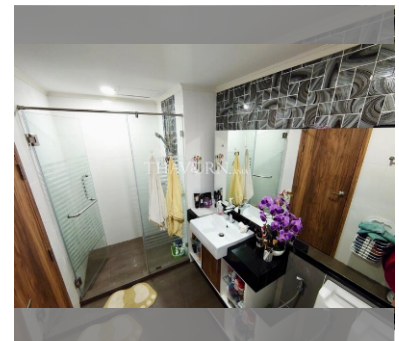

Condo for sale 2 bedroom 62 m² in Dusit Grand Park, Pattaya

฿ 4,400,000

UNIT PARAMETERS:

UID	FS-27666
quota	foreign quota
type	2 bedroom
size	62m²
floor	4
view	city view
transfer cost	
transfer fee payer	By the buyer
additional cost	

PROJECT PARAMETERS:

district	Jomtien
buildings	6
floors	8
built in	2015
maintenance	฿ 26,040/year

FACILITIES:

General information: resort, meters to beach: 500, minutes to beach: 10, underground parking, open parking.

Swimming pool: swimming pool, kids pool, water slides, waterfall, jacuzzi.

Chill zone: chill zone, garden.

Health zone: gym, sauna.

Other: lobby, clubhouse, CCTV, security, room service.