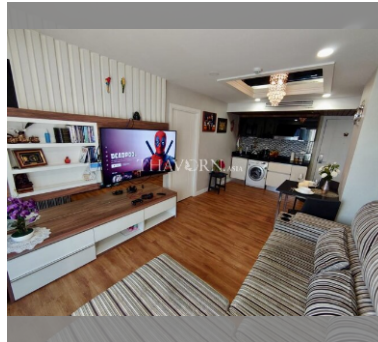

Condo for sale 2 bedroom 62 m² in Dusit Grand Park, Pattaya

฿ 4,400,000

UNIT PARAMETERS:

UID	FS-27666
quota	foreign quota
type	2 bedroom
size	62m²
floor	4
view	city view
transfer cost	
transfer fee payer	By the buyer
additional cost	

PROJECT PARAMETERS:

district	Jomtien
buildings	6
floors	8
built in	2015
maintenance	฿ 26,040/year

FACILITIES:

General information: resort, meters to beach: 500, minutes to beach: 10, underground parking, open parking.

Swimming pool: swimming pool, kids pool, water slides, waterfall, jacuzzi.

Chill zone: chill zone, garden.

Health zone: gym, sauna.

Other: lobby, clubhouse, CCTV, security, room service.