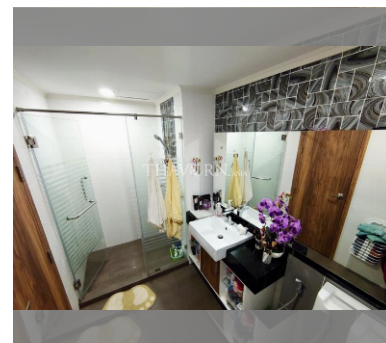

Condo for sale 2 bedroom 62 m² in Dusit Grand Park, Pattaya

฿ 4,400,000

UNIT PARAMETERS:

UID	FS-27666
quota	foreign quota
type	2 bedroom
size	62m²
floor	4
view	city view
transfer fee payer	By the buyer

PROJECT PARAMETERS:

district	Jomtien
buildings	6
floors	8
built in	2015
maintenance	฿ 26,040/year

FACILITIES:

General information: resort, meters to beach: 500, minutes to beach: 10, underground parking, open parking.

Swimming pool: swimming pool, kids pool, water slides, waterfall, jacuzzi.

Chill zone: chill zone, garden.

Health zone: gym, sauna.

Other: lobby, clubhouse, CCTV, security, room service.