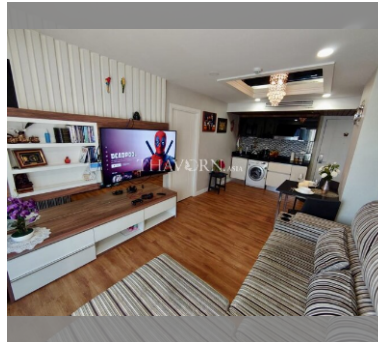

Condo for sale 2 bedroom 62 m² in Dusit Grand Park, Pattaya

฿ 4,400,000

UNIT PARAMETERS:

UID	FS-27666
quota	foreign quota
type	2 bedroom
size	62m ²
floor	4
view	city view
transfer cost	
transfer fee payer	By the buyer
additional cost	

Swimming pool: swimming pool, kids pool, water slides, waterfall, jacuzzi.

Chill zone: chill zone, garden.

Health zone: gym, sauna.

Other: lobby, clubhouse, CCTV, security, room service.

details