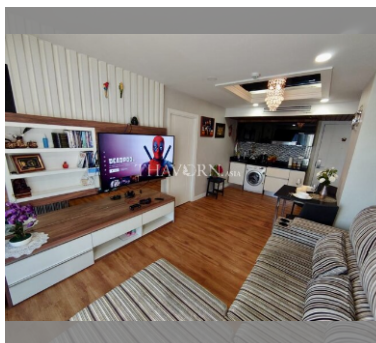

Condo for sale 2 bedroom 62 m² in Dusit Grand Park, Pattaya

฿ 4,400,000

UNIT PARAMETERS:

UID	FS-27666
quota	foreign quota
type	2 bedroom
size	62m ²
floor	4
view	city view
transfer fee payer	By the buyer

PROJECT PARAMETERS:

Chill zone: chill zone, garden.

Health zone: gym, sauna.

Other: lobby, clubhouse, CCTV, security, room service.

details