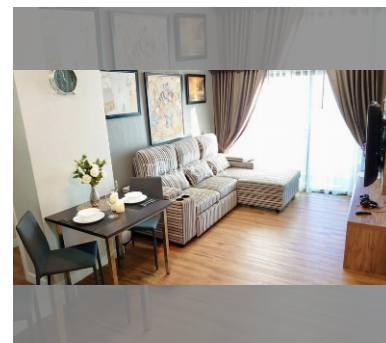

Condo for sale 2 bedroom 62 m² in Dusit Grand Park, Pattaya

฿ 4,400,000

UNIT PARAMETERS:

UID	FS-27666
quota	foreign quota
type	2 bedroom
size	62m ²
floor	4
view	city view
transfer fee payer	By the buyer

PROJECT PARAMETERS:

Chill zone: chill zone, garden.

Health zone: gym, sauna.

Other: lobby, clubhouse, CCTV, security, room service.

details