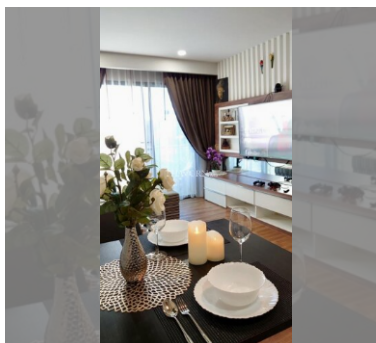

Condo for sale 2 bedroom 62 m² in Dusit Grand Park, Pattaya

฿ 4,400,000

UNIT PARAMETERS:

UID	FS-27666
quota	foreign quota
type	2 bedroom
size	62m²
floor	4
view	city view
transfer fee payer	By the buyer

PROJECT PARAMETERS:

district	Jomtien
buildings	6
floors	8
built in	2015
maintenance	฿ 26,040/year

FACILITIES:

General information: resort, meters to beach: 500, minutes to beach: 10, underground parking, open parking.

Swimming pool: swimming pool, kids pool, water slides, waterfall, jacuzzi.

Chill zone: chill zone, garden.

Health zone: gym, sauna.

Other: lobby, clubhouse, CCTV, security, room service.