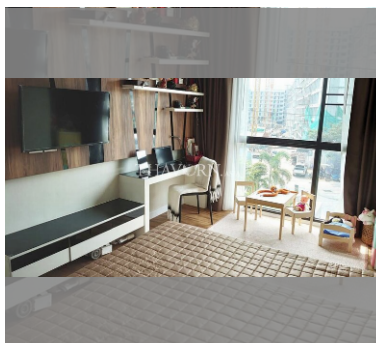

Condo for sale 2 bedroom 62 m² in Dusit Grand Park, Pattaya

฿ 4,400,000

UNIT PARAMETERS:

UID	FS-27666
quota	foreign quota
type	2 bedroom
size	62m ²
floor	4
view	city view
transfer fee payer	By the buyer

PROJECT PARAMETERS:

district	Jomtien
buildings	6
floors	8
built in	2015
maintenance	฿ 26,040/year

FACILITIES:

General information: resort, meters to beach: 500, minutes to beach: 10, underground parking, open parking.

Swimming pool: swimming pool, kids pool, water slides, waterfall, jacuzzi.

Chill zone: chill zone, garden.

Health zone: gym, sauna.

Other: lobby, clubhouse, CCTV, security, room service.

details