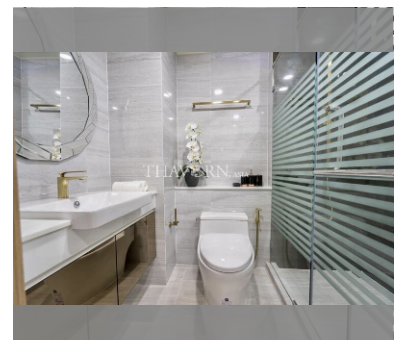

Condo for sale 1 bedroom 35 m² in Dusit Grand Park 2, Pattaya

฿ 2,730,000

UNIT PARAMETERS:

UID	FS-27665
quota	foreign quota
type	1 bedroom
size	35m²
floor	6
view	city view
transfer cost	
transfer fee payer	By the buyer
additional cost	

PROJECT PARAMETERS:

district	Jomtien
buildings	5
floors	8
built in	2020

FACILITIES:

General information: boutique, underground parking.

Swimming pool: swimming pool, kids pool, jacuzzi.

Chill zone: chill zone, garden.

Health zone: gym.

Other: lobby, clubhouse, CCTV, security.