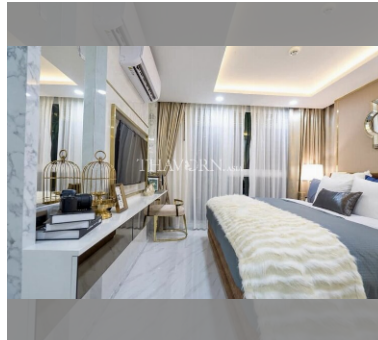

Condo for sale 1 bedroom 35 m² in Dusit Grand Park 2, Pattaya

฿ 2,730,000

UNIT PARAMETERS:

UID	FS-27665
quota	foreign quota
type	1 bedroom
size	35m²
floor	6
view	city view
transfer cost	
transfer fee payer	By the buyer
additional cost	

PROJECT PARAMETERS:

district	Jomtien
buildings	5
floors	8
built in	2020

FACILITIES:

General information: boutique, underground parking.

Swimming pool: swimming pool, kids pool, jacuzzi.

Chill zone: chill zone, garden.

Health zone: gym.

Other: lobby, clubhouse, CCTV, security.