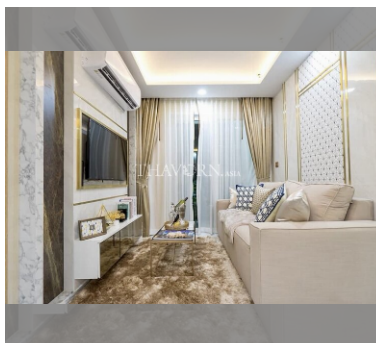

Condo for sale 1 bedroom 35 m² in Dusit Grand Park 2, Pattaya

฿ 2,730,000

UNIT PARAMETERS:

UID	FS-27664
quota	foreign quota
type	1 bedroom
size	35m²
floor	6
view	city view
transfer cost	
transfer fee payer	By the buyer
additional cost	

PROJECT PARAMETERS:

district	Jomtien
buildings	5
floors	8
built in	2020

FACILITIES:

General information: boutique, underground parking.

Swimming pool: swimming pool, kids pool, jacuzzi.

Chill zone: chill zone, garden.

Health zone: gym.

Other: lobby, clubhouse, CCTV, security.