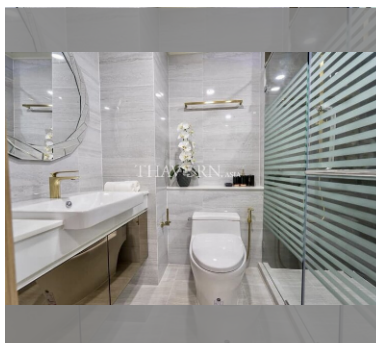

Condo for sale 1 bedroom 35 m² in Dusit Grand Park 2, Pattaya

฿ 2,730,000

UNIT PARAMETERS:

UID	FS-27664
quota	foreign quota
type	1 bedroom
size	35m ²
floor	6
view	city view
transfer cost	
transfer fee payer	By the buyer
additional cost	

PROJECT PARAMETERS:

district	Jomtien
buildings	5
floors	8
built in	2020

FACILITIES:

General information: boutique, underground parking.

Swimming pool: swimming pool, kids pool, jacuzzi.

Chill zone: chill zone, garden.

Health zone: gym.

Other: lobby, clubhouse, CCTV, security.

details