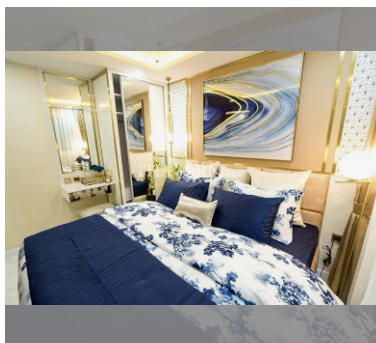

Condo for sale 1 bedroom 35 m² in Dusit Grand Park 2, Pattaya

฿ 2,730,000

UNIT PARAMETERS:

UID	FS-27664
quota	foreign quota
type	1 bedroom
size	35m²
floor	6
view	city view
transfer cost	
transfer fee payer	By the buyer
additional cost	

PROJECT PARAMETERS:

district	Jomtien
buildings	5
floors	8
built in	2020

FACILITIES:

General information: boutique, underground parking.

Swimming pool: swimming pool, kids pool, jacuzzi.

Chill zone: chill zone, garden.

Health zone: gym.

Other: lobby, clubhouse, CCTV, security.