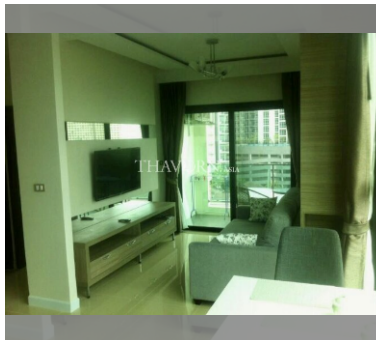

Condo for sale 1 bedroom 45 m<sup>2</sup> in Dusit Grand Condo View, Pattaya

### UNIT PARAMETERS:

UID	FS-27647
quota	foreign quota
type	1 bedroom
size	45m <sup>2</sup>
floor	6
view	sea view
transfer cost	
transfer fee payer	50/50
additional cost	

### FACILITIES:

**General information:** highrise, meters to beach: 300, underground parking, open parking.

**Swimming pool:** swimming pool, kids pool, waterfall, jacuzzi.

**Health zone:** gym.

**Other:** reception, CCTV, security, minimart, laundry.