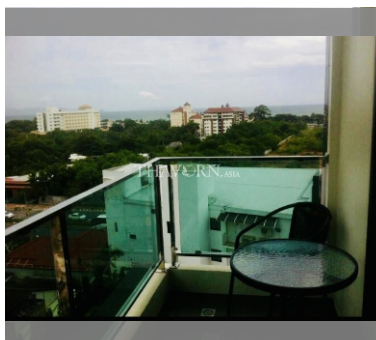

Condo for sale 1 bedroom 45 m<sup>2</sup> in Dusit Grand Condo View, Pattaya

### FACILITIES:

**General information:** highrise, meters to beach: 300, underground parking, open parking.

**Swimming pool:** swimming pool, kids pool, waterfall, jacuzzi.

**Health zone:** gym.

**Other:** reception, CCTV, security, minimart, laundry.