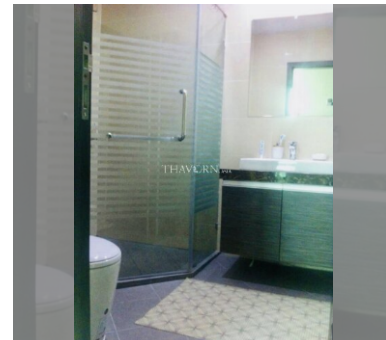

Condo for sale 1 bedroom 45 m<sup>2</sup> in Dusit Grand Condo View, Pattaya

### UNIT PARAMETERS:

UID	FS-27647
quota	foreign quota
type	1 bedroom
size	45m <sup>2</sup>
floor	6
view	sea view
transfer cost	
transfer fee payer	50/50
additional cost	

### FACILITIES:

**General information:** highrise, meters to beach: 300, underground parking, open parking.

**Swimming pool:** swimming pool, kids pool, waterfall, jacuzzi.

**Health zone:** gym.

**Other:** reception, CCTV, security, minimart, laundry.