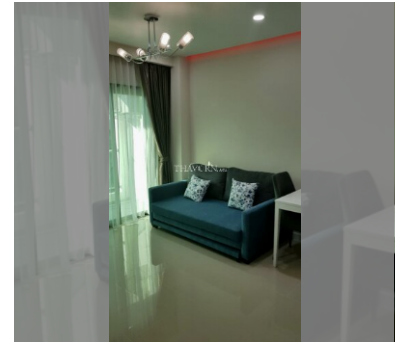

Condo for sale 1 bedroom 35 m² in Dusit Grand Condo View, Pattaya

฿ 2,780,000

UNIT PARAMETERS:

UID	FS-27646
quota	foreign quota
type	1 bedroom
size	35m²
floor	8
view	partial sea view
transfer cost	
transfer fee payer	50/50
additional cost	

PROJECT PARAMETERS:

district	Jomtien
buildings	1
floors	36
built in	2014
maintenance	฿ 16,800/year

FACILITIES:

General information: highrise, meters to beach: 300, underground parking, open parking.

Swimming pool: swimming pool, kids pool, waterfall, jacuzzi.

Health zone: gym.

Other: reception, CCTV, security, minimart, laundry.