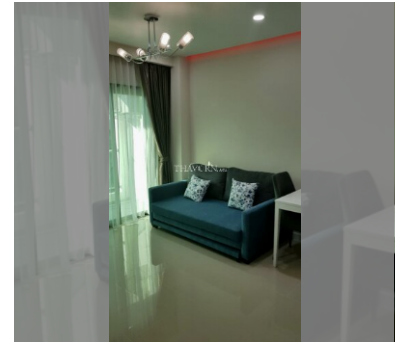

Condo for sale 1 bedroom 35 m<sup>2</sup> in Dusit Grand Condo View, Pattaya

### UNIT PARAMETERS:

UID	FS-27646
quota	foreign quota
type	1 bedroom
size	35m <sup>2</sup>
floor	8
view	partial sea view
transfer cost	
transfer fee payer	50/50
additional cost	

### FACILITIES:

**General information:** highrise, meters to beach: 300, underground parking, open parking.

**Swimming pool:** swimming pool, kids pool, waterfall, jacuzzi.

**Health zone:** gym.

**Other:** reception, CCTV, security, minimart, laundry.