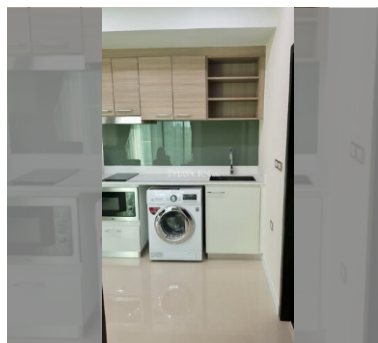

Condo for sale 1 bedroom 35 m² in Dusit Grand Condo View, Pattaya

฿ 2,780,000

UNIT PARAMETERS:

UID	FS-27646
quota	foreign quota
type	1 bedroom
size	35m²
floor	8
view	partial sea view
transfer cost	
transfer fee payer	50/50
additional cost	

PROJECT PARAMETERS:

district	Jomtien
buildings	1
floors	36
built in	2014
maintenance	฿ 16,800/year

FACILITIES:

General information: highrise, meters to beach: 300, underground parking, open parking.

Swimming pool: swimming pool, kids pool, waterfall, jacuzzi.

Health zone: gym.

Other: reception, CCTV, security, minimart, laundry.