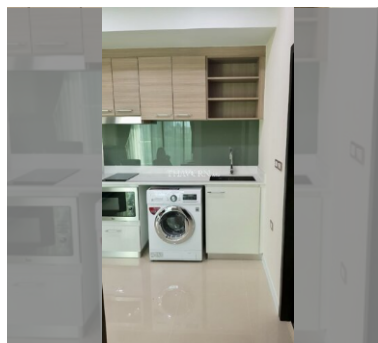

Condo for sale 1 bedroom 35 m² in Dusit Grand Condo View, Pattaya

฿ 2,780,000

UNIT PARAMETERS:

UID	FS-27646
quota	foreign quota
type	1 bedroom
size	35m²
floor	8
view	partial sea view
transfer fee payer	50/50

PROJECT PARAMETERS:

district	Jomtien
buildings	1
floors	36
built in	2014
maintenance	฿ 16,800/year

FACILITIES:

General information: highrise, meters to beach: 300, underground parking, open parking.

Swimming pool: swimming pool, kids pool, waterfall, jacuzzi.

Health zone: gym.

Other: reception, CCTV, security, minimart, laundry.