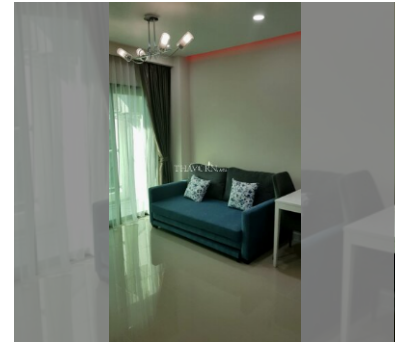

Condo for sale 1 bedroom 35 m² in Dusit Grand Condo View, Pattaya

฿ 2,780,000

UNIT PARAMETERS:

UID	FS-27646
quota	foreign quota
type	1 bedroom
size	35m²
floor	8
view	partial sea view
transfer fee payer	50/50

PROJECT PARAMETERS:

district	Jomtien
buildings	1
floors	36
built in	2014
maintenance	฿ 16,800/year

FACILITIES:

General information: highrise, meters to beach: 300, underground parking, open parking.

Swimming pool: swimming pool, kids pool, waterfall, jacuzzi.

Health zone: gym.

Other: reception, CCTV, security, minimart, laundry.