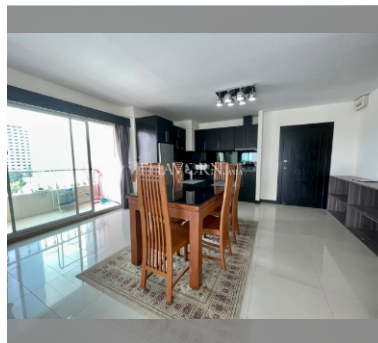

Condo for sale 2 bedroom 115 m² in T. W. Jomtien Beach, Pattaya

฿ 4,200,000

UNIT PARAMETERS:

UID	FS-27612
quota	foreign quota
type	2 bedroom
size	115m²
floor	6
view	city view
transfer cost	
transfer fee payer	Seller and Buyer 50/50
additional cost	

PROJECT PARAMETERS:

district	Jomtien
buildings	3
floors	8
built in	2011
maintenance	฿ 48,300/year

FACILITIES:

General information: resort, meters to beach: 800, open parking, covered parking.
Swimming pool: swimming pool, kids pool.
Chill zone: chill zone, garden.
Health zone: gym.
Other: reception, CCTV, security, minimart, laundry.