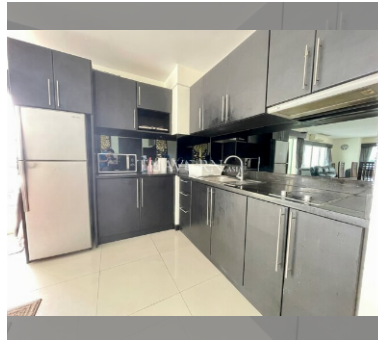

Condo for sale 2 bedroom 115 m² in T. W. Jomtien Beach, Pattaya

฿ 4,200,000

UNIT PARAMETERS:

UID	FS-27612
quota	foreign quota
type	2 bedroom
size	115m²
floor	6
view	city view
transfer cost	
transfer fee payer	Seller and Buyer 50/50
additional cost	

PROJECT PARAMETERS:

district	Jomtien
buildings	3
floors	8
built in	2011
maintenance	฿ 48,300/year

FACILITIES:

General information: resort, meters to beach: 800, open parking, covered parking.
Swimming pool: swimming pool, kids pool.
Chill zone: chill zone, garden.
Health zone: gym.
Other: reception, CCTV, security, minimart, laundry.