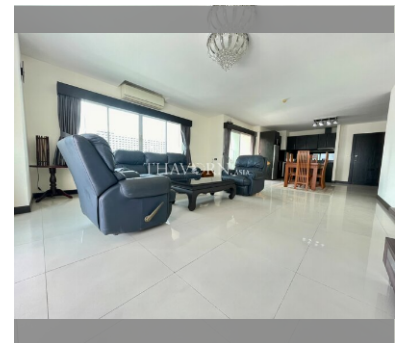

Condo for sale 2 bedroom 115 m² in T. W. Jomtien Beach, Pattaya

฿ 4,200,000

UNIT PARAMETERS:

UID	FS-27612
quota	foreign quota
type	2 bedroom
size	115m²
floor	6
view	city view
transfer cost	
transfer fee payer	Seller and Buyer 50/50
additional cost	

PROJECT PARAMETERS:

district	Jomtien
buildings	3
floors	8
built in	2011
maintenance	฿ 48,300/year

FACILITIES:

General information: resort, meters to beach: 800, open parking, covered parking.
Swimming pool: swimming pool, kids pool.
Chill zone: chill zone, garden.
Health zone: gym.
Other: reception, CCTV, security, minimart, laundry.