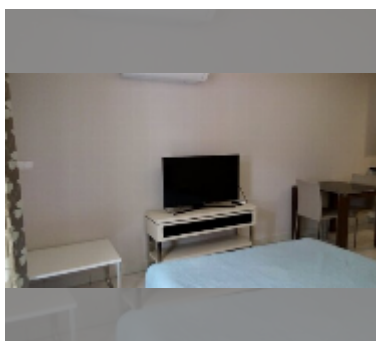

Condo for sale studio 27 m² in C View Residence Pattaya, Pattaya

฿ 1,150,000

UNIT PARAMETERS:

UID	FS-27484
quota	foreign quota
type	studio
size	27m ²
floor	4
view	city view

PROJECT PARAMETERS:

district	Pratumnak
buildings	2
floors	8
built in	2014
maintenance	฿ 12,960/year

FACILITIES:

General information: boutique, meters to beach: 350, minutes to beach: 5, underground parking.
 Swimming pool: rooftop pool.
 Chill zone: garden.
 Other: lobby, CCTV, security.

[details](#)