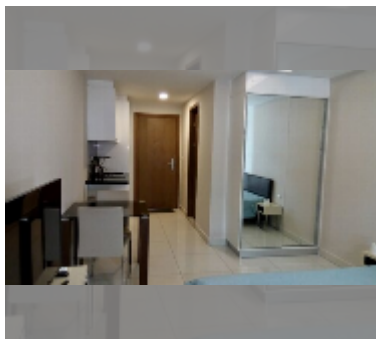

Condo for sale studio 27 m² in C View Residence Pattaya, Pattaya

฿ 1,150,000

UNIT PARAMETERS:

UID	FS-27484
quota	foreign quota
type	studio
size	27m ²
floor	4
view	city view

PROJECT PARAMETERS:

district	Pratumnak
buildings	2
floors	8
built in	2014
maintenance	฿ 12,960/year

FACILITIES:

General information: boutique, meters to beach: 350, minutes to beach: 5, underground parking.
 Swimming pool: rooftop pool.
 Chill zone: garden.
 Other: lobby, CCTV, security.

[details](#)