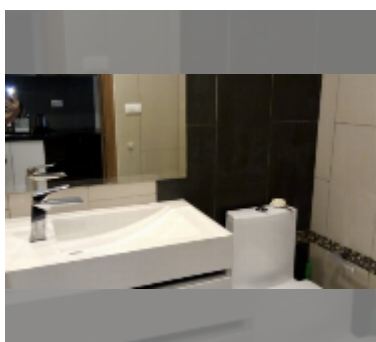

Condo for sale studio 27 m² in C View Residence Pattaya, Pattaya

฿ 1,150,000

UNIT PARAMETERS:

UID	FS-27484
quota	foreign quota
type	studio
size	27m ²
floor	4
view	city view

PROJECT PARAMETERS:

district	Pratumnak
buildings	2
floors	8
built in	2014
maintenance	฿ 12,960/year

FACILITIES:

General information: boutique, meters to beach: 350, minutes to beach: 5, underground parking.
 Swimming pool: rooftop pool.
 Chill zone: garden.
 Other: lobby, CCTV, security.

[details](#)