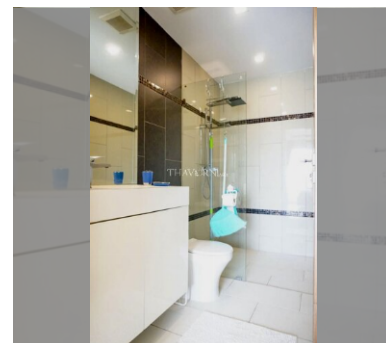

Condo for sale 1 bedroom 45 m² in New Nordic C View Boutique, Pattaya

฿ 2,730,000

UNIT PARAMETERS:

UID	FS-27482
quota	foreign quota
type	1 bedroom
size	45m ²
floor	4
view	sea view
transfer cost	
transfer fee payer	seller and buyer 50/50
additional cost	

Health zone: gym.

Other: lobby, CCTV, security.

details