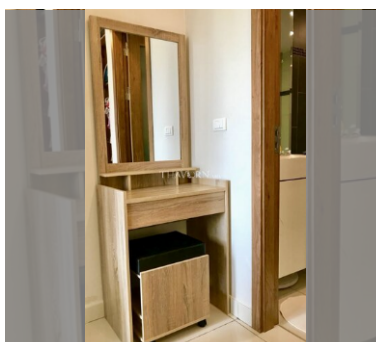

Condo for sale 1 bedroom 45 m² in New Nordic C View Boutique, Pattaya

฿ 2,730,000

UNIT PARAMETERS:

UID	FS-27482
quota	foreign quota
type	1 bedroom
size	45m²
floor	4
view	sea view
transfer cost	
transfer fee payer	seller and buyer 50/50
additional cost	

PROJECT PARAMETERS:

district	Pratumnak
buildings	1
floors	6
built in	2022

FACILITIES:

General information: boutique, underground parking.

Swimming pool: swimming pool, rooftop pool.

Chill zone: garden, rooftop chillout.

Health zone: gym.

Other: lobby, CCTV, security.