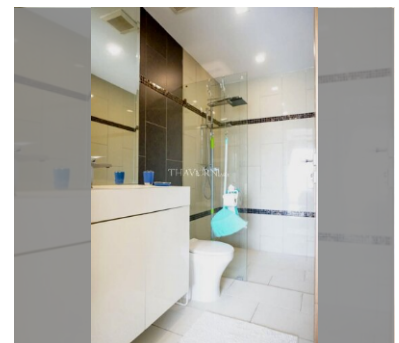

Condo for sale 1 bedroom 45 m² in New Nordic C View Boutique, Pattaya

฿ 2,730,000

UNIT PARAMETERS:

UID	FS-27482
quota	foreign quota
type	1 bedroom
size	45m ²
floor	4
view	sea view
transfer fee payer	seller and buyer 50/50

Health zone: gym.

Other: lobby, CCTV, security.

details