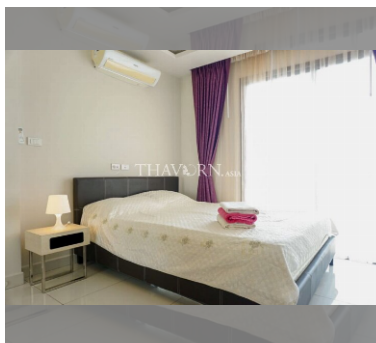

Condo for sale 1 bedroom 45 m² in New Nordic C View Boutique, Pattaya

฿ 2,730,000

UNIT PARAMETERS:

UID	FS-27482
quota	foreign quota
type	1 bedroom
size	45m²
floor	4
view	sea view
transfer cost	
transfer fee payer	seller and buyer 50/50
additional cost	

PROJECT PARAMETERS:

district	Pratumnak
buildings	1
floors	6
built in	2022

FACILITIES:

General information: boutique, underground parking.

Swimming pool: swimming pool, rooftop pool.

Chill zone: garden, rooftop chillout.

Health zone: gym.

Other: lobby, CCTV, security.