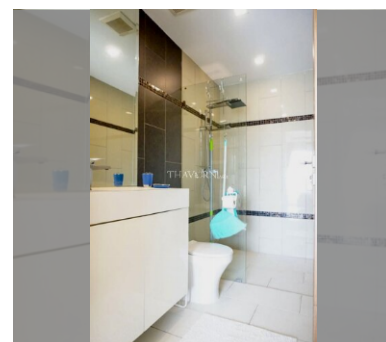

Condo for sale 1 bedroom 45 m² in New Nordic C View Boutique, Pattaya

฿ 2,730,000

UNIT PARAMETERS:

UID	FS-27482
quota	foreign quota
type	1 bedroom
size	45m ²
floor	4
view	sea view
transfer cost	
transfer fee payer	seller and buyer 50/50
additional cost	

PROJECT PARAMETERS:

district	Pratumnak
buildings	1
floors	6
built in	2022

FACILITIES:

General information: boutique, underground parking.

Swimming pool: swimming pool, rooftop pool.

Chill zone: garden, rooftop chillout.

Health zone: gym.

Other: lobby, CCTV, security.

details